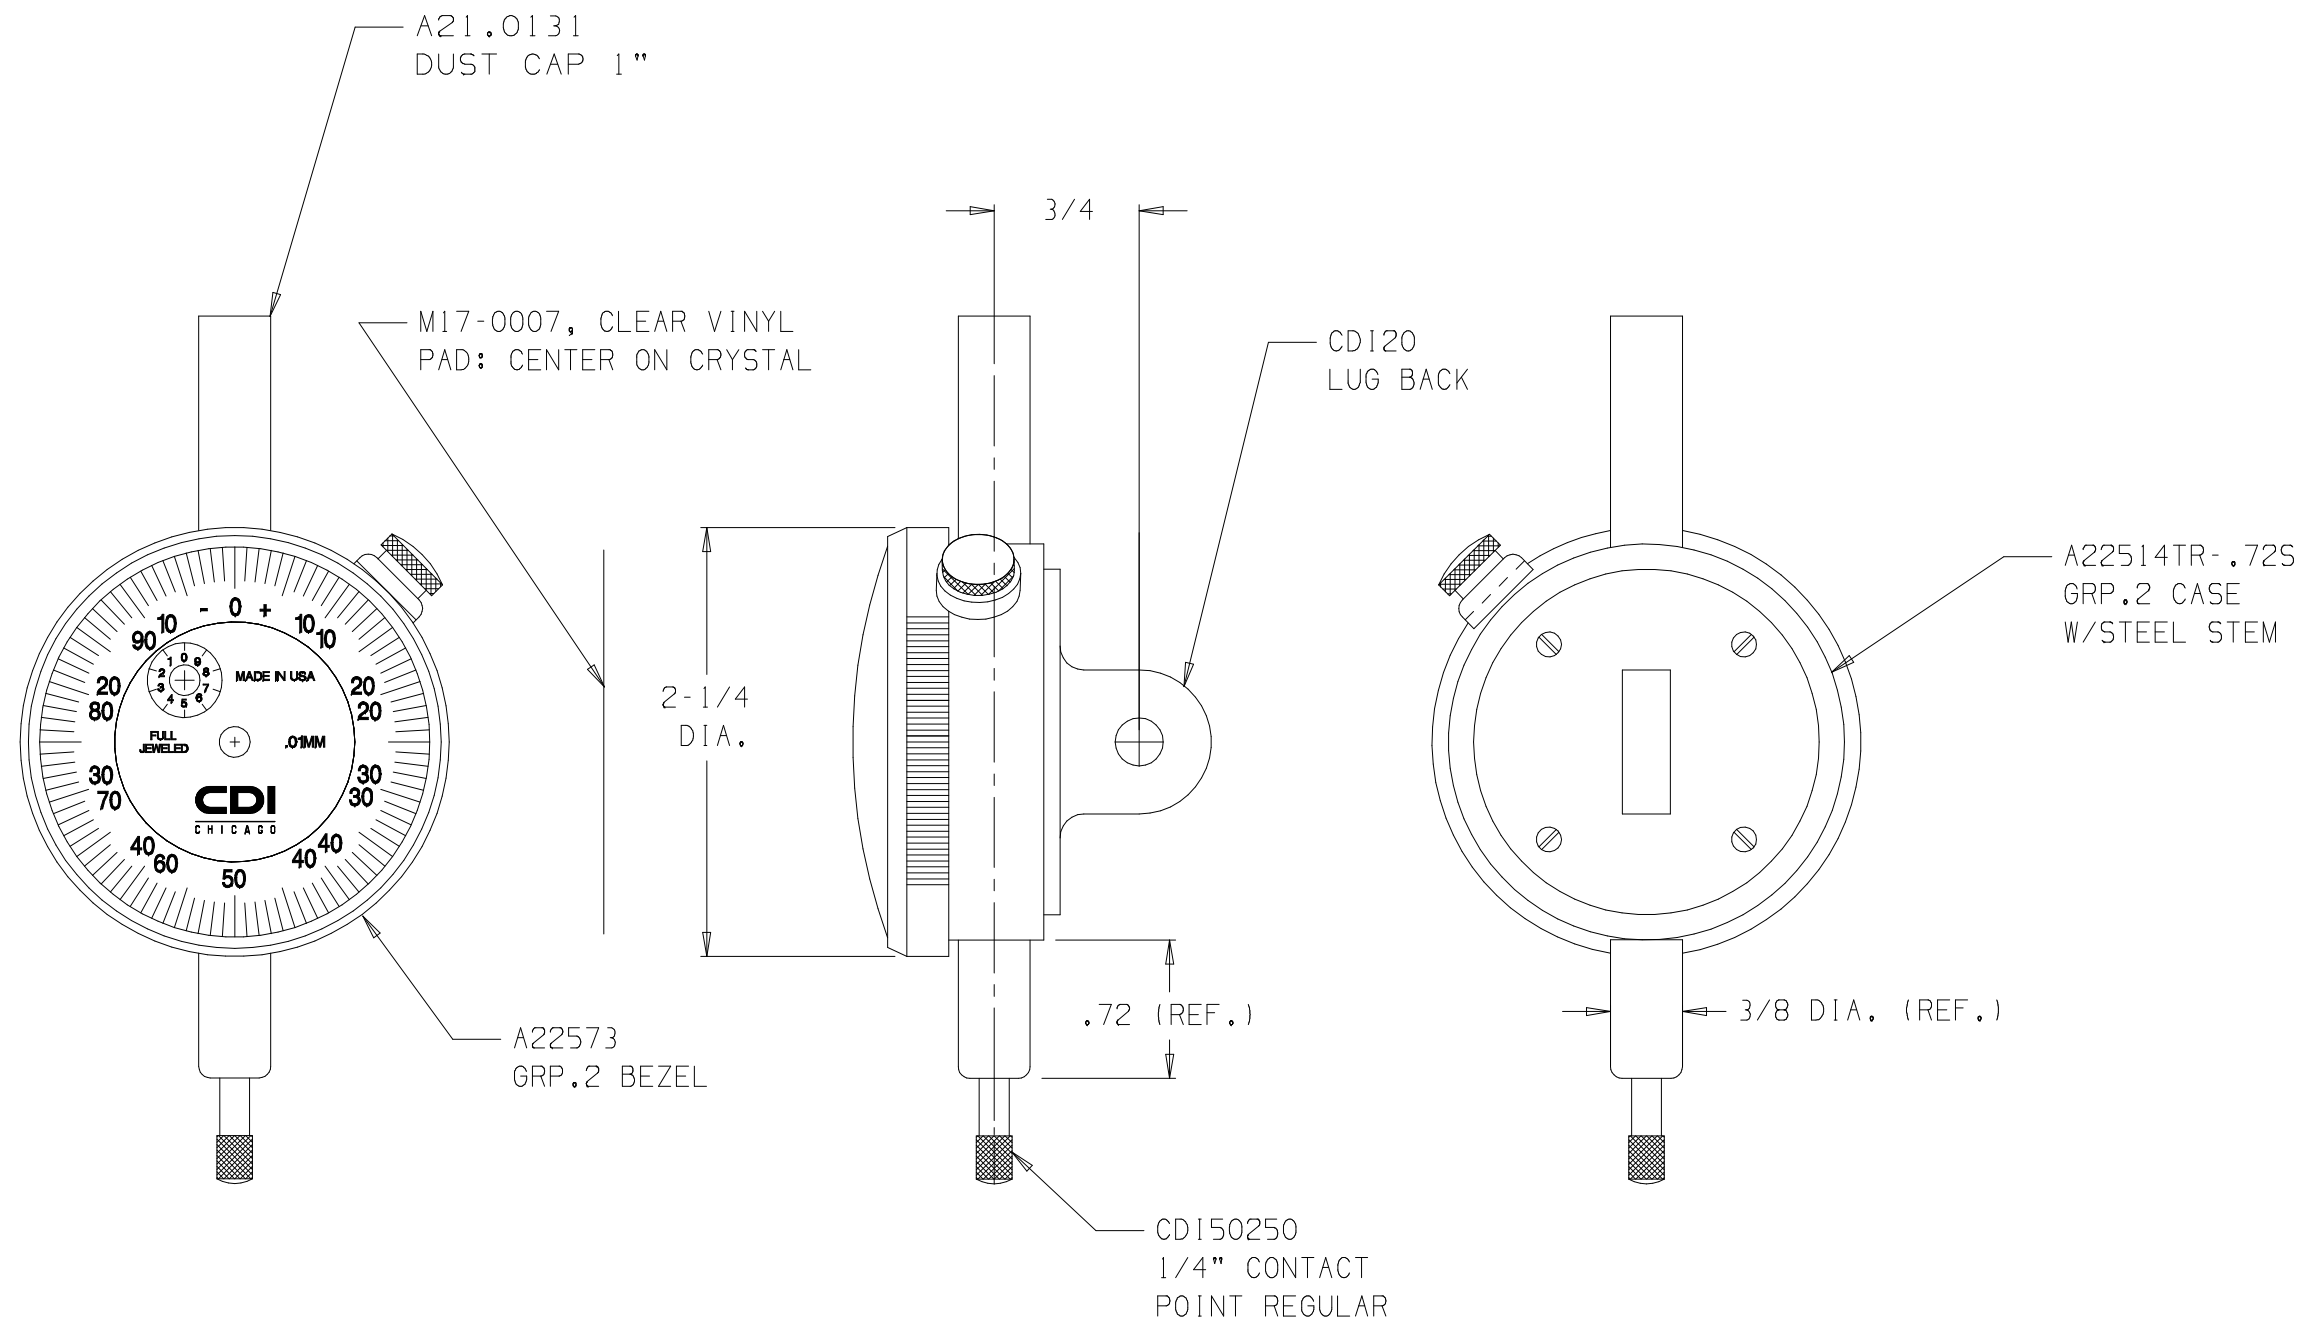

NOTE:  
YELLOW DIAL FACE WITH BLACK TEXT

52250BCJ