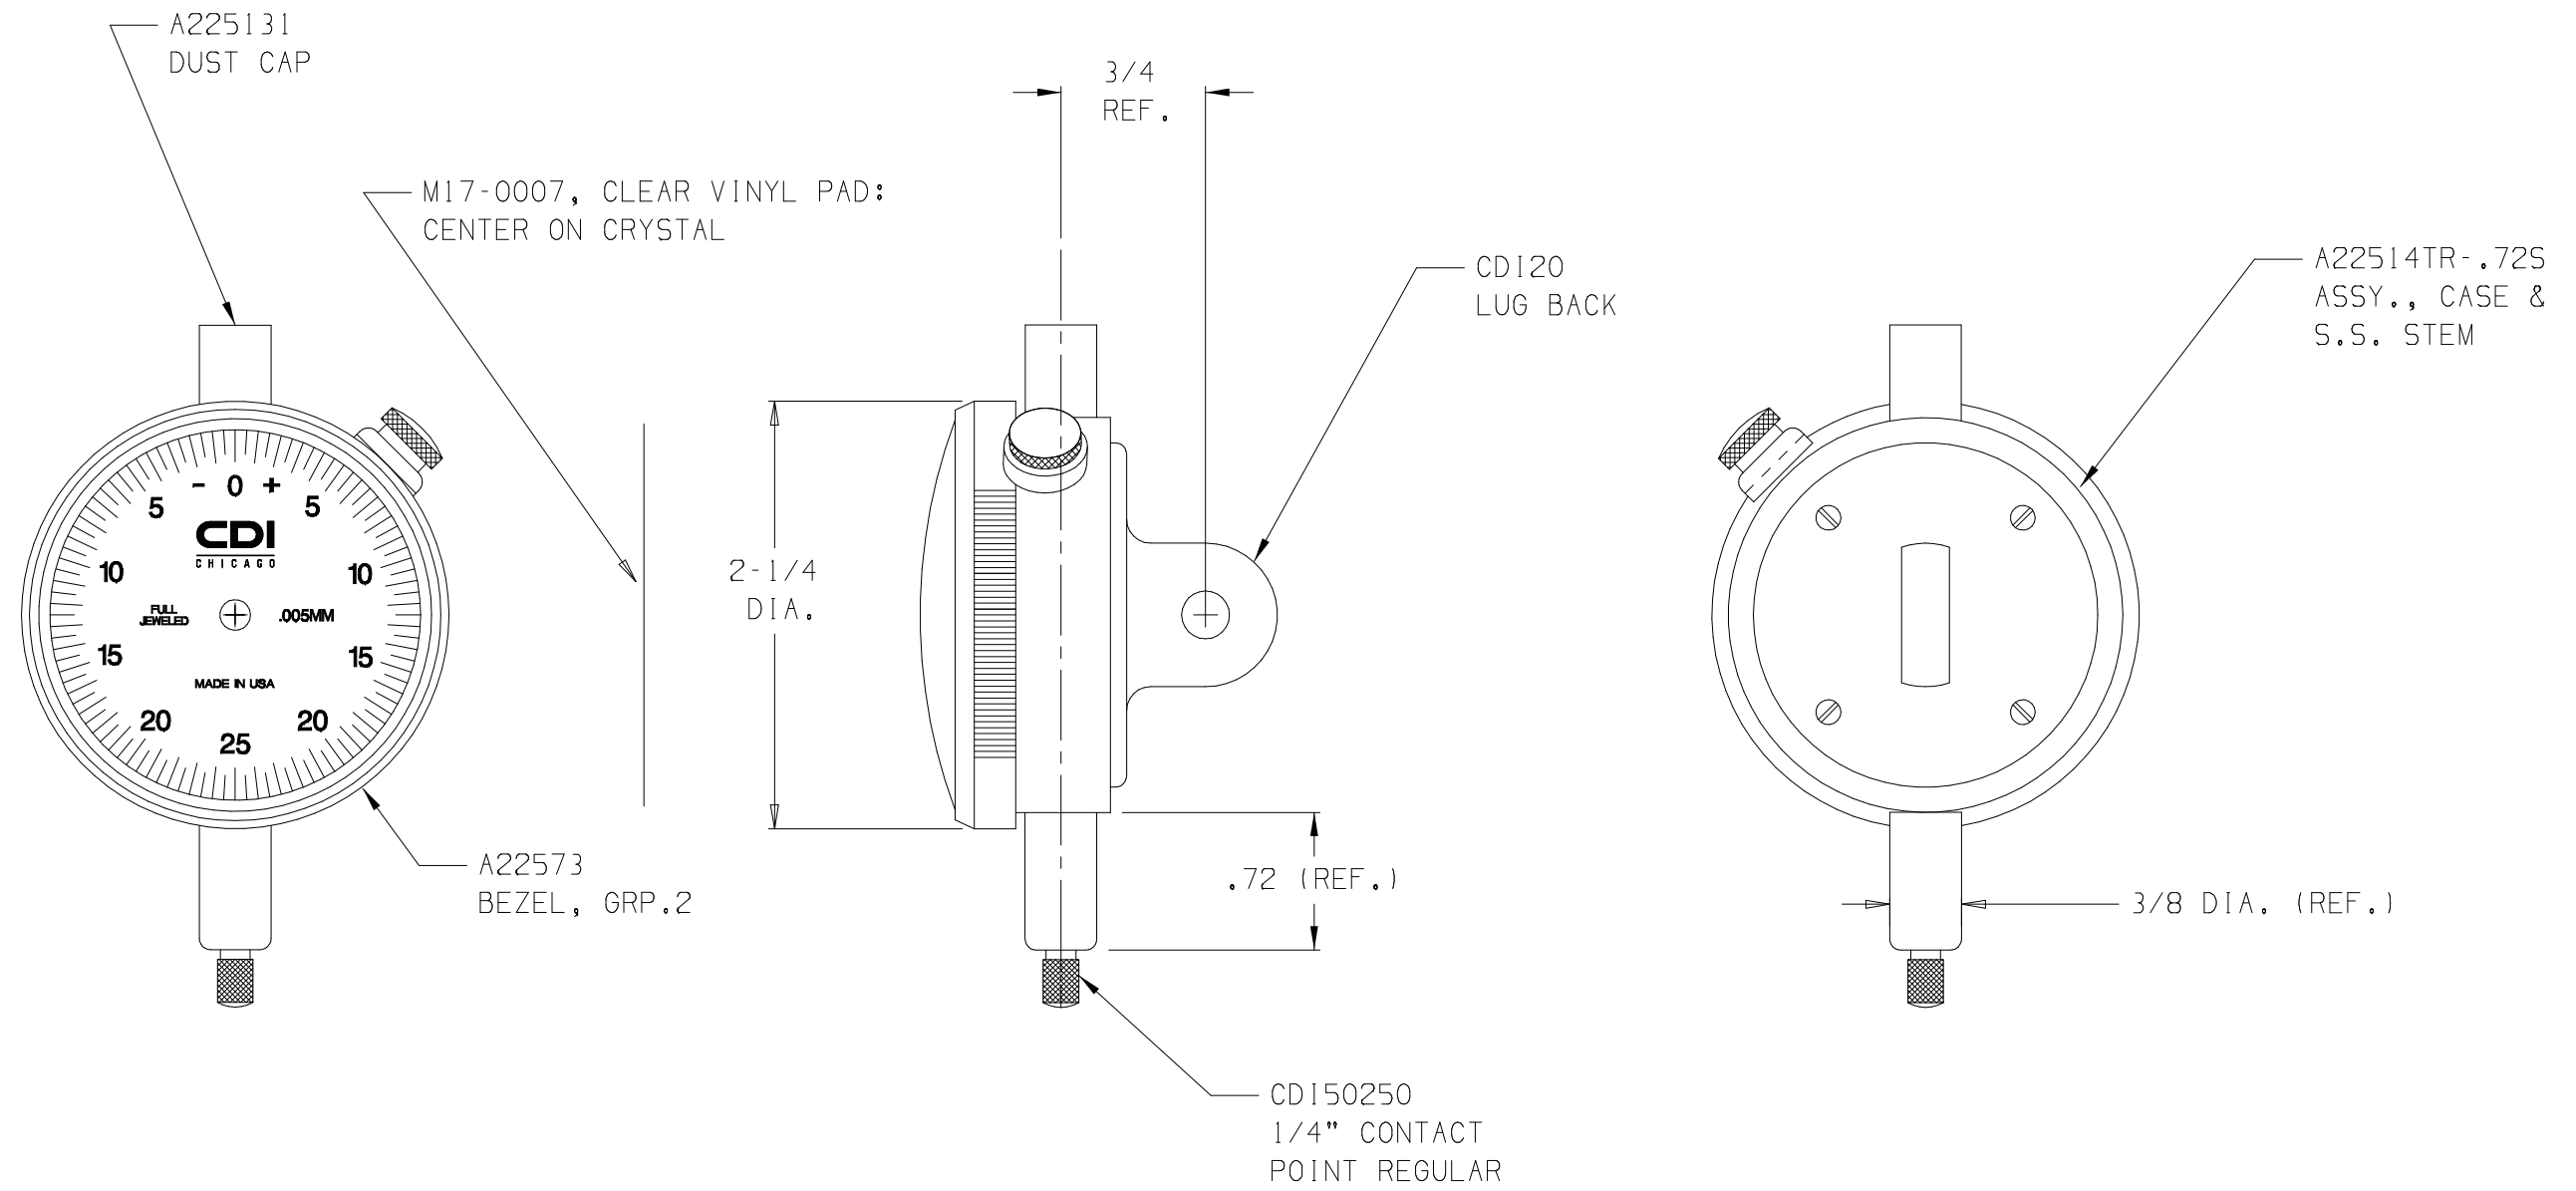

NOTE:  
YELLOW DIAL FACE WITH BLACK TEXT

52125BJ