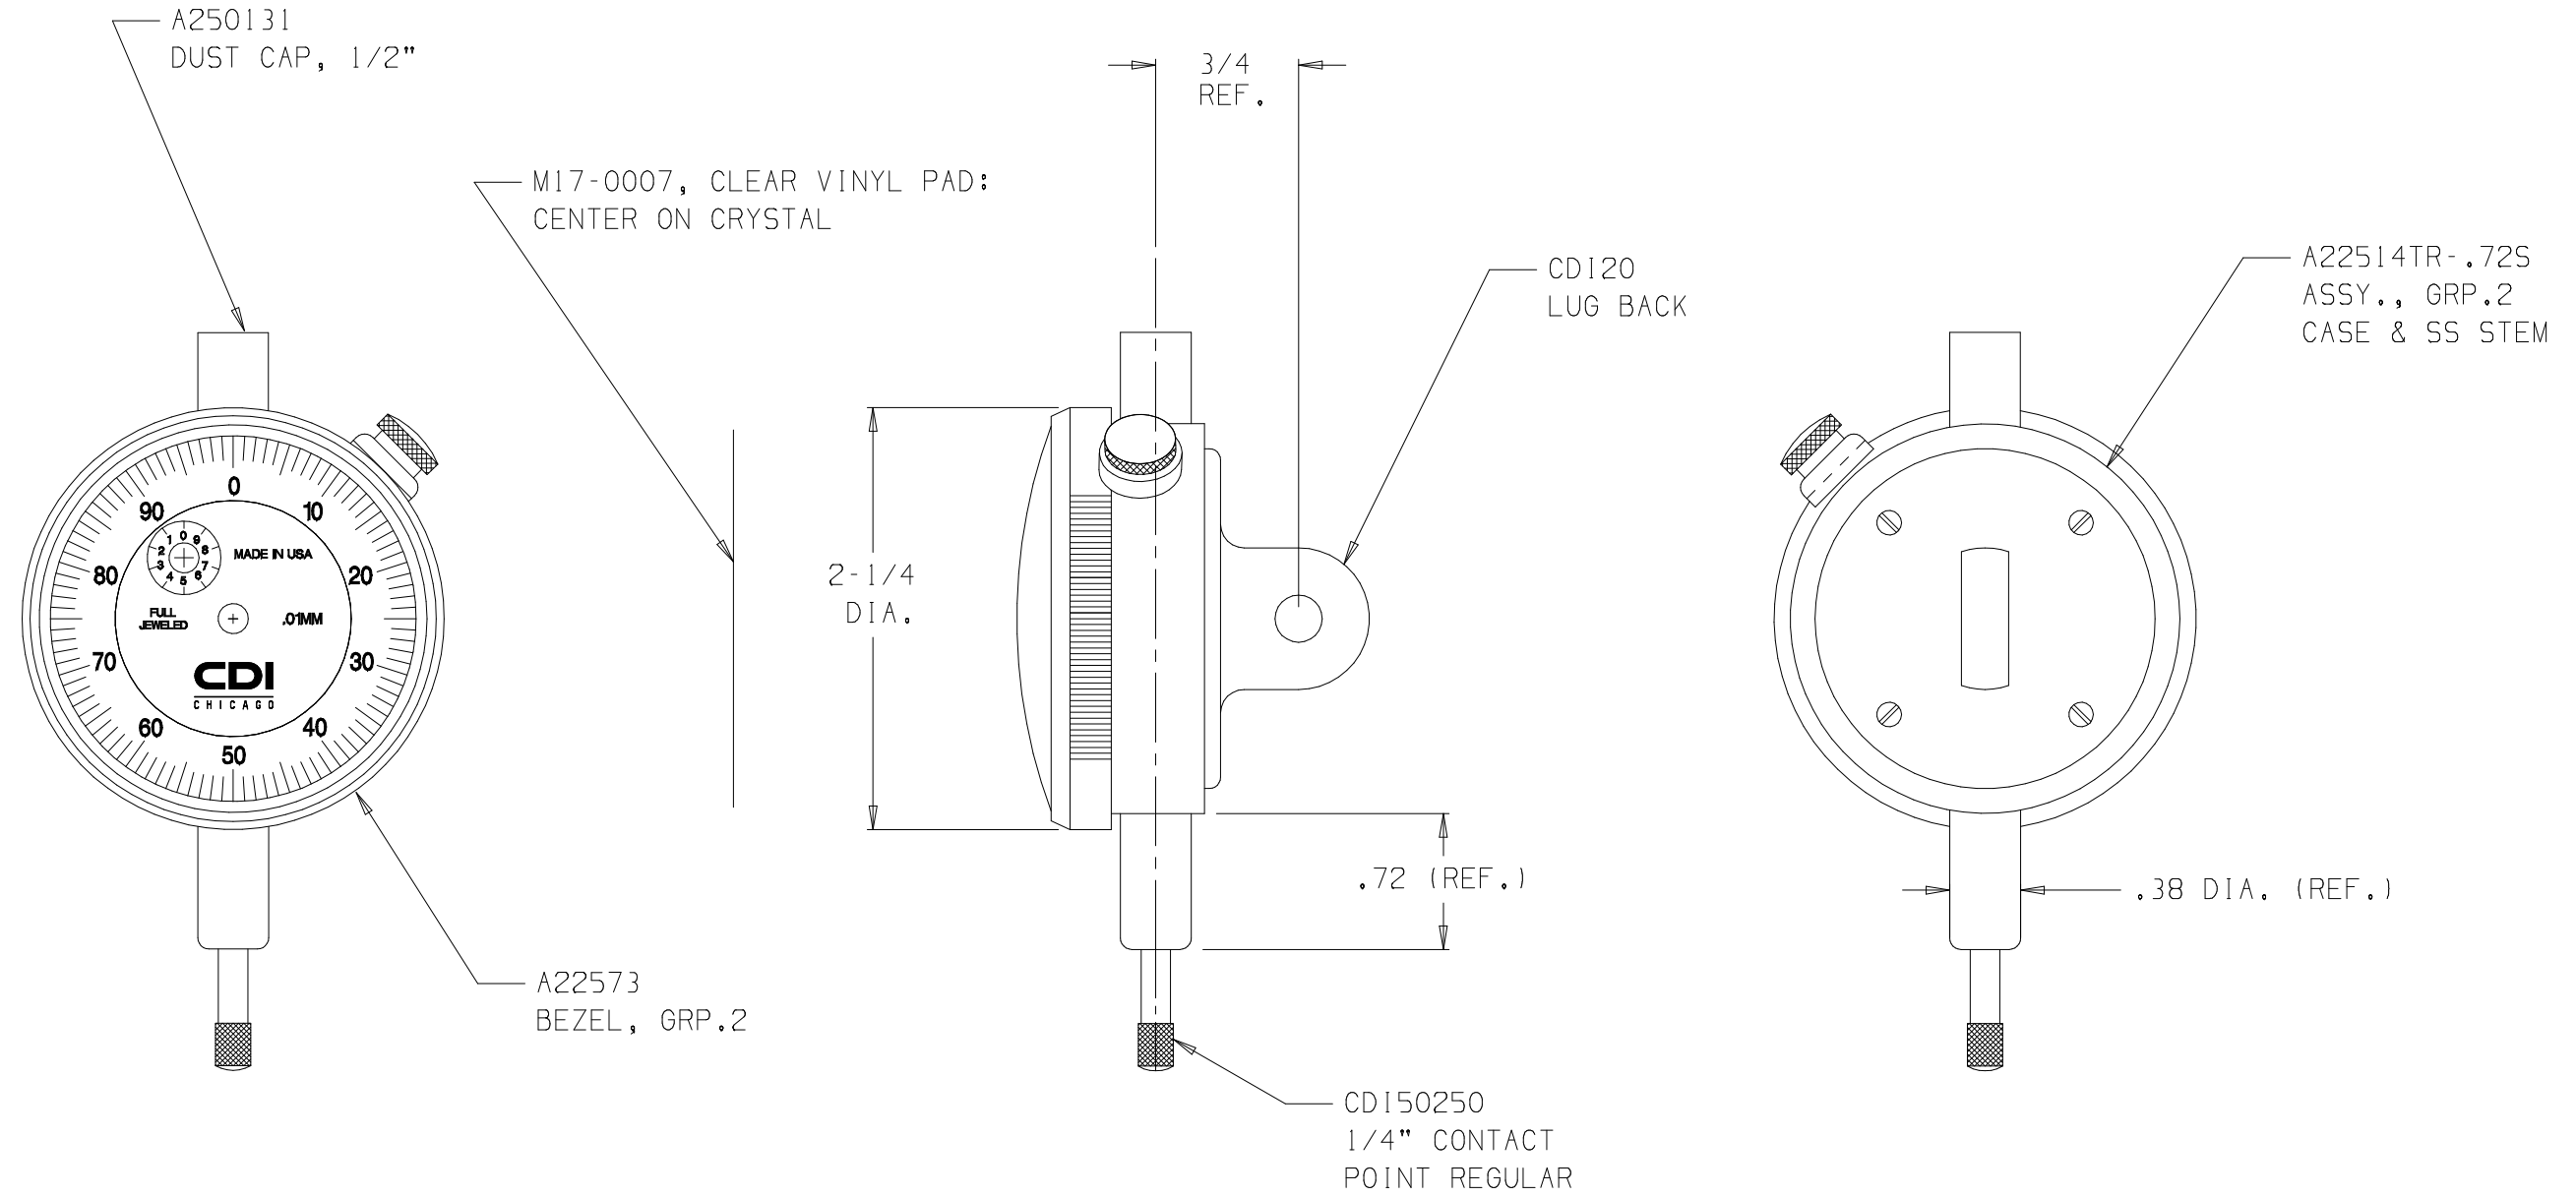

NOTE:
YELLOW DIAL FACE WITH BLACK TEXT

52100CJ