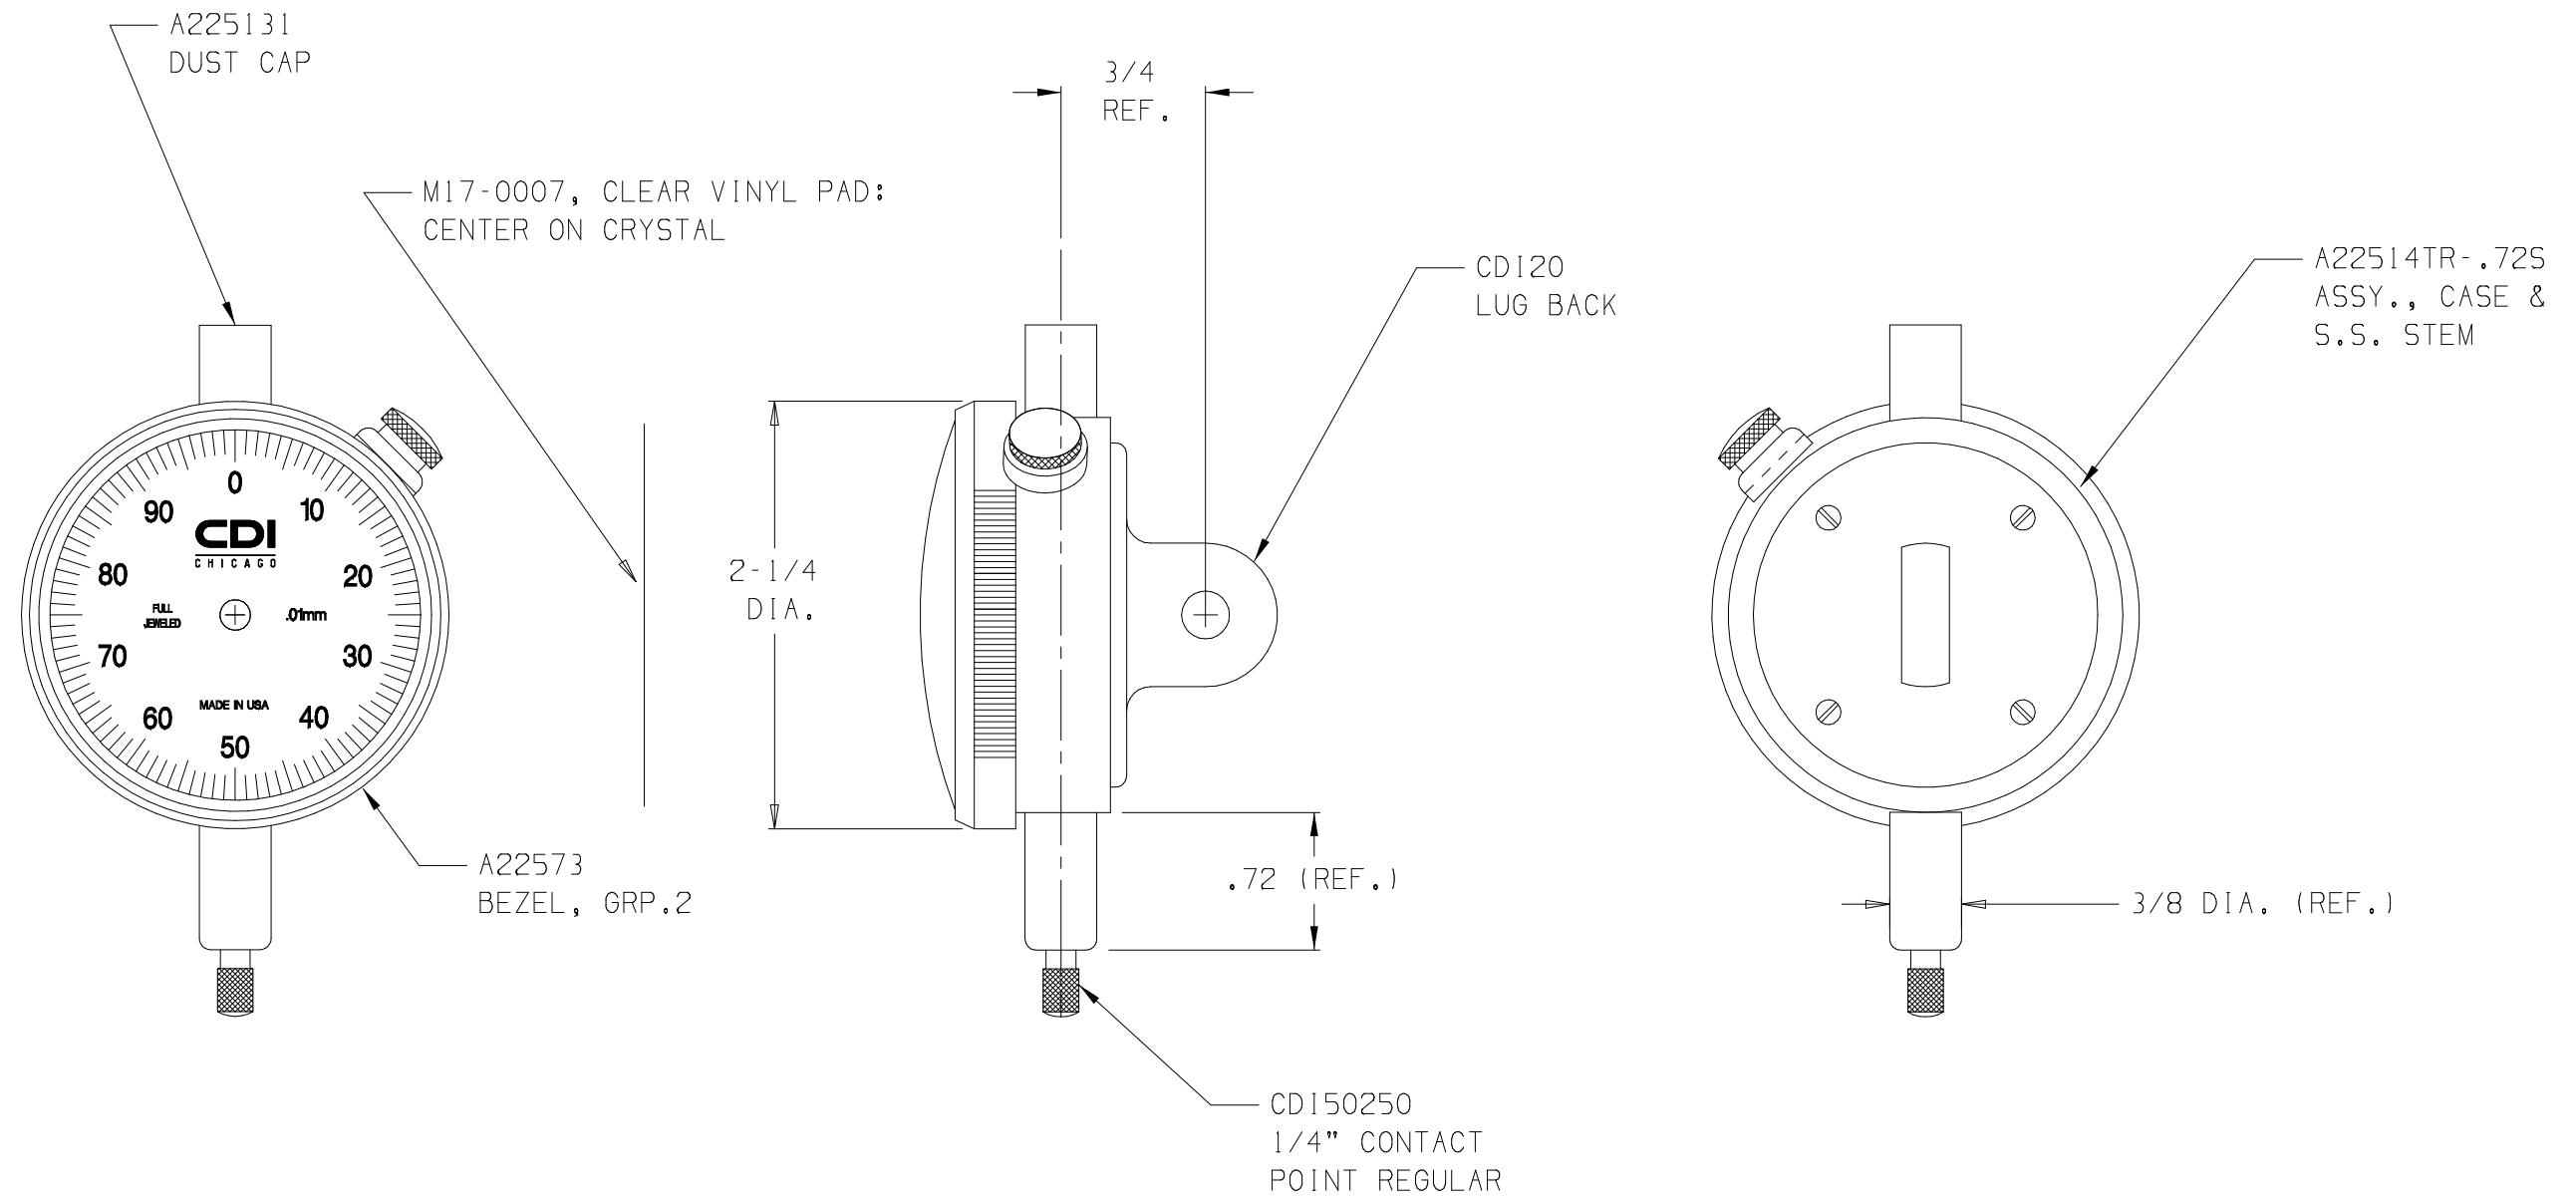

NOTE:
YELLOW DIAL FACE WITH BLACK TEXT

52025CJ