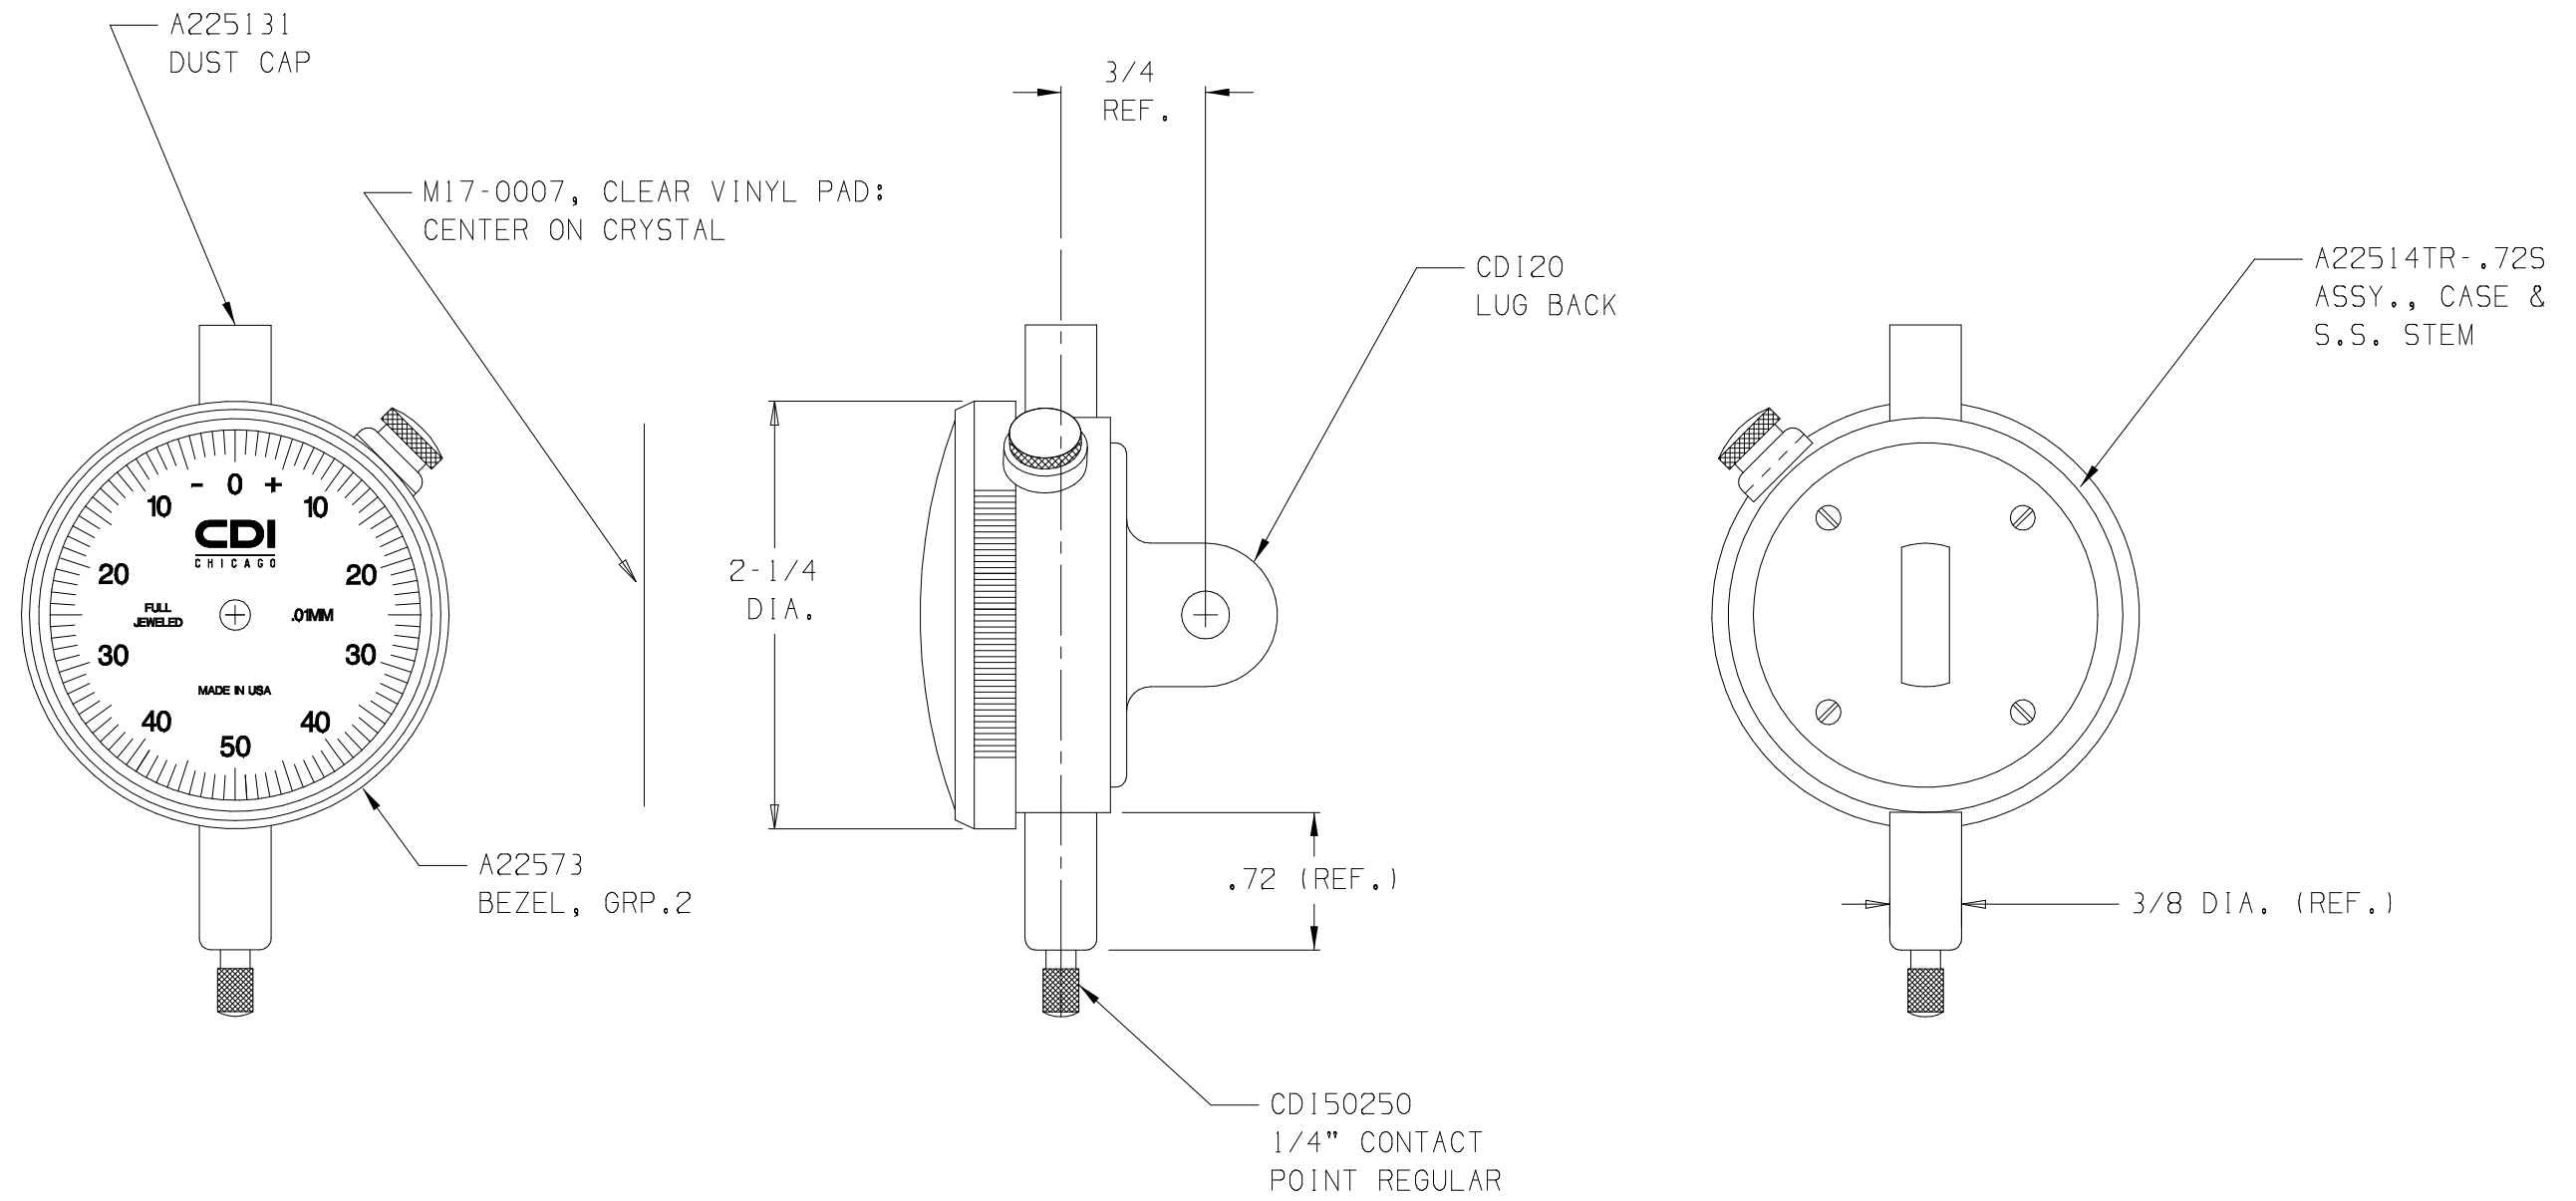

NOTE:
YELLOW DIAL FACE WITH BLACK TEXT

52025BJ