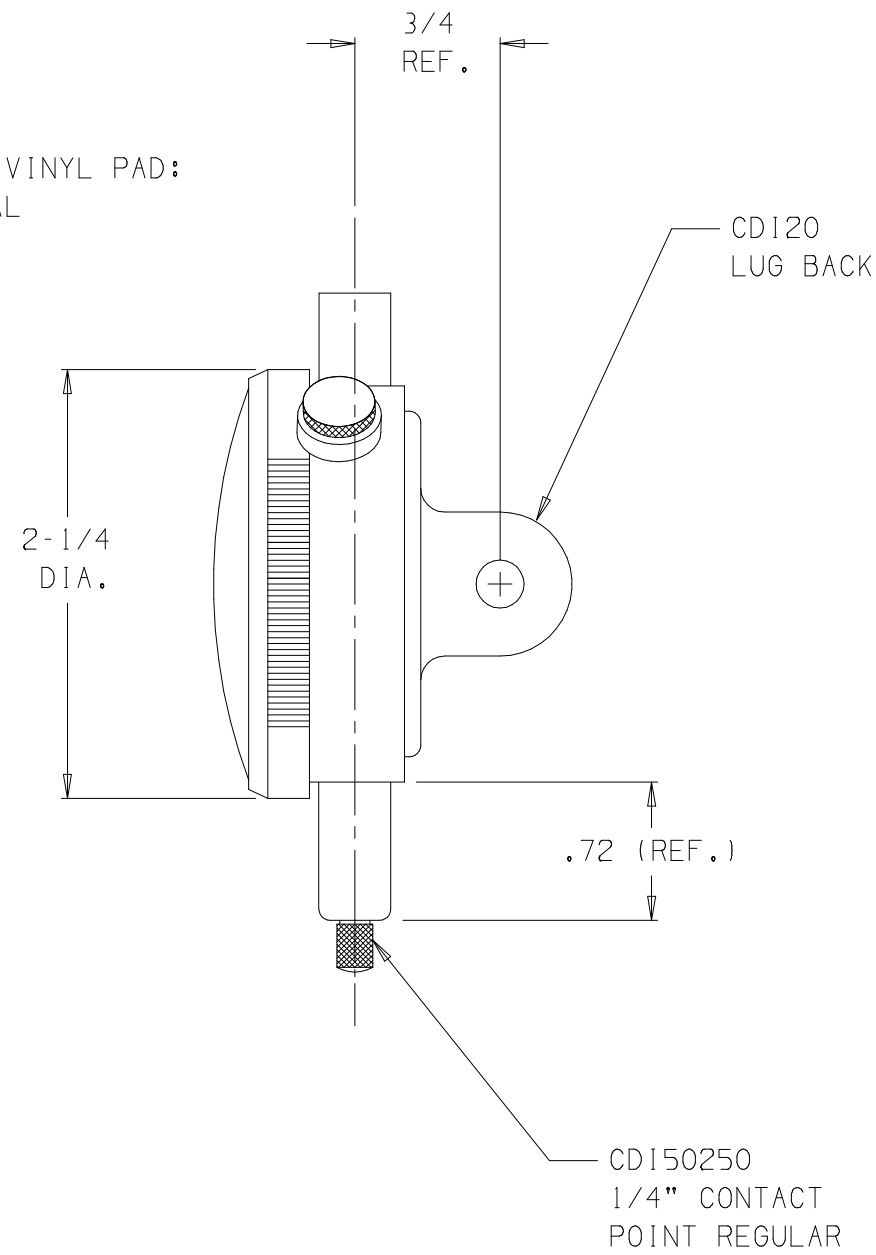

NOTE:
YELLOW DIAL FACE WITH BLACK TEXT

52005CJ