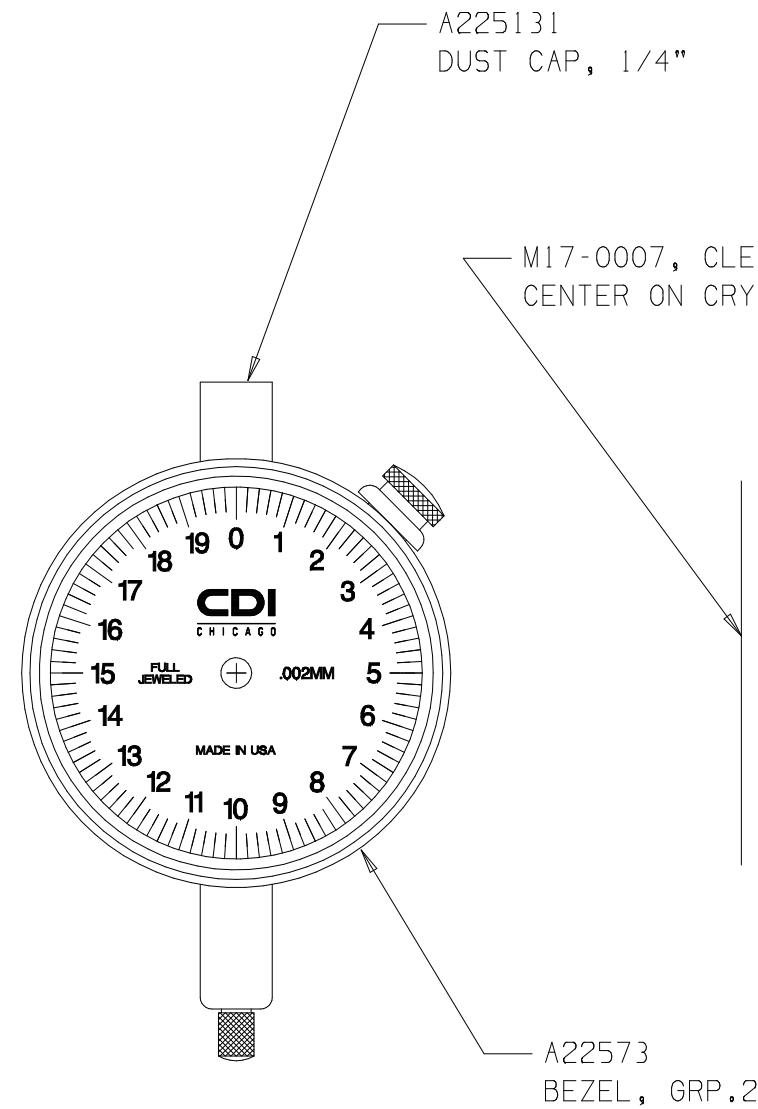

NOTE:
YELLOW DIAL FACE WITH BLACK TEXT

52005CJ