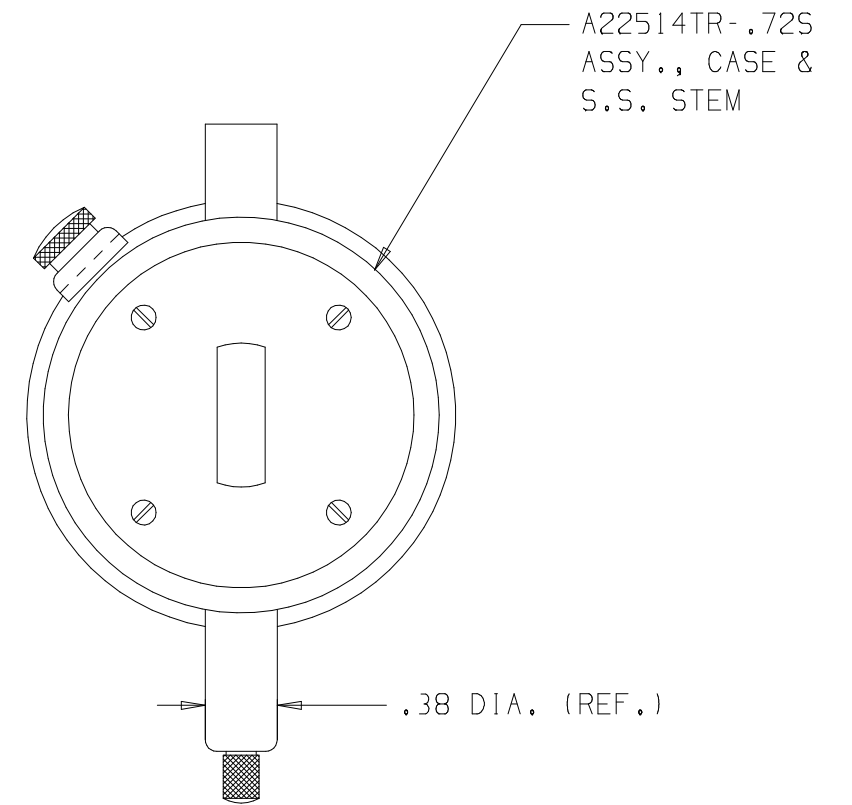

NOTE:
YELLOW DIAL FACE WITH BLACK TEXT

52005CJ