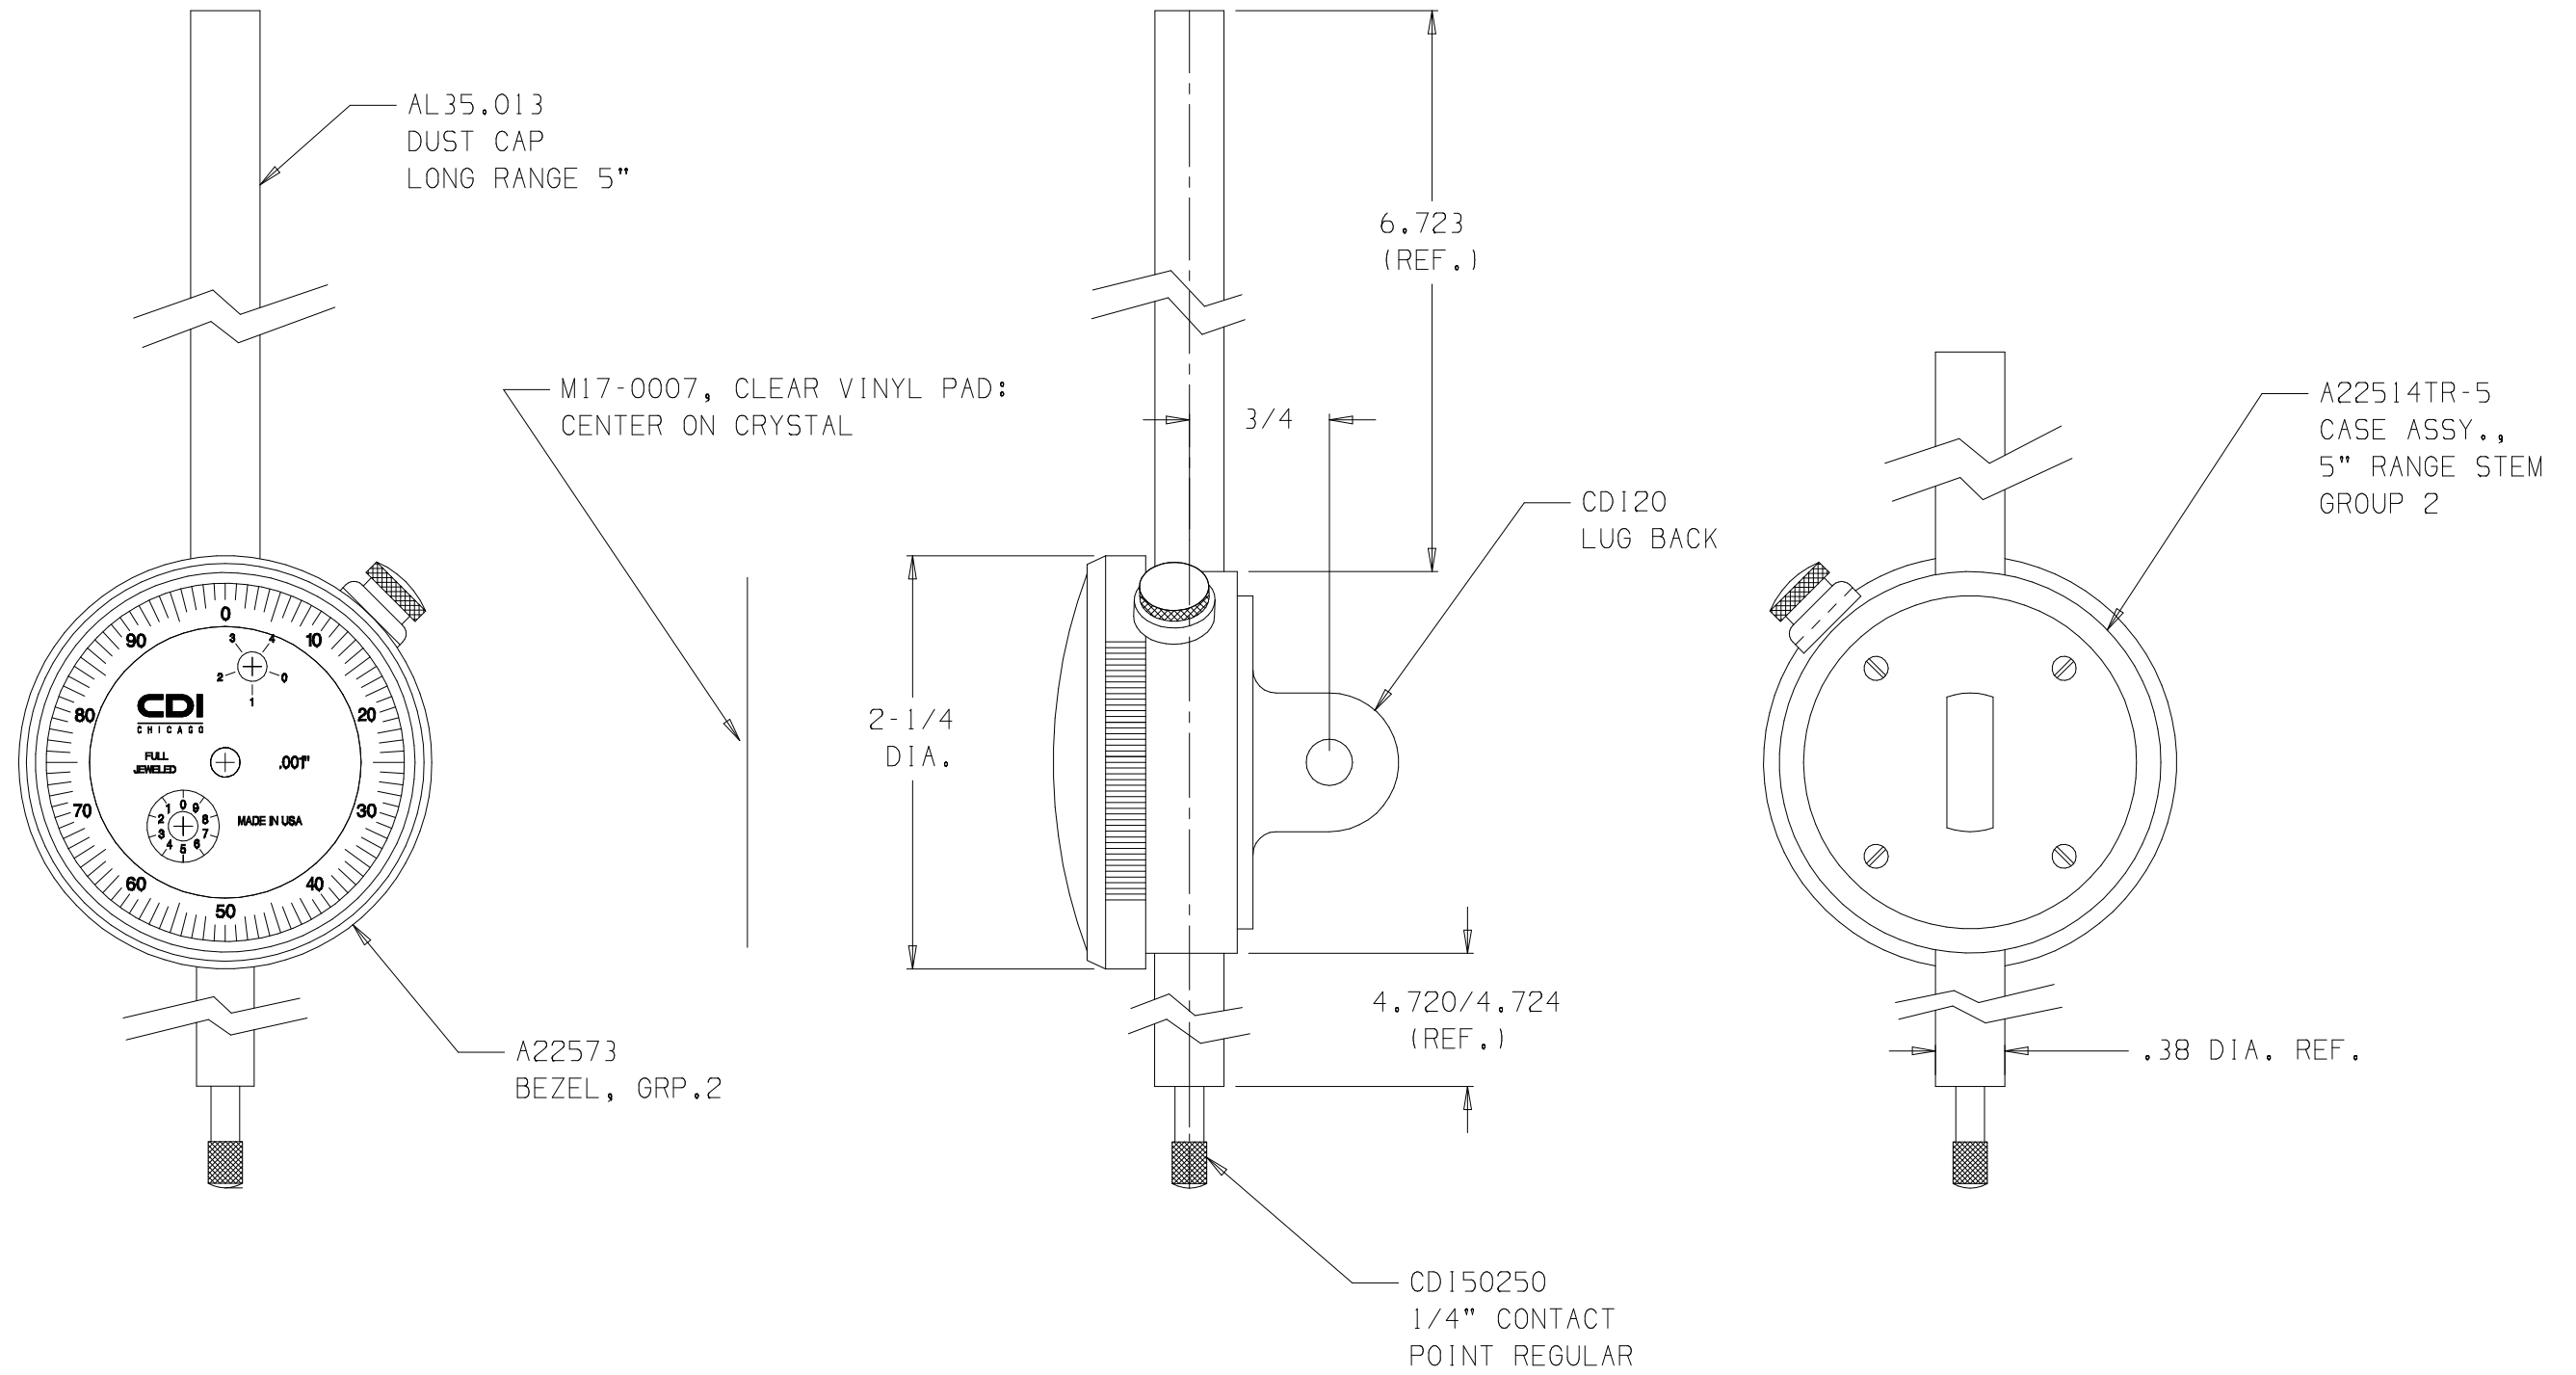

NOTE:  
WHITE DIAL FACE WITH BLACK TEXT

26504CJ