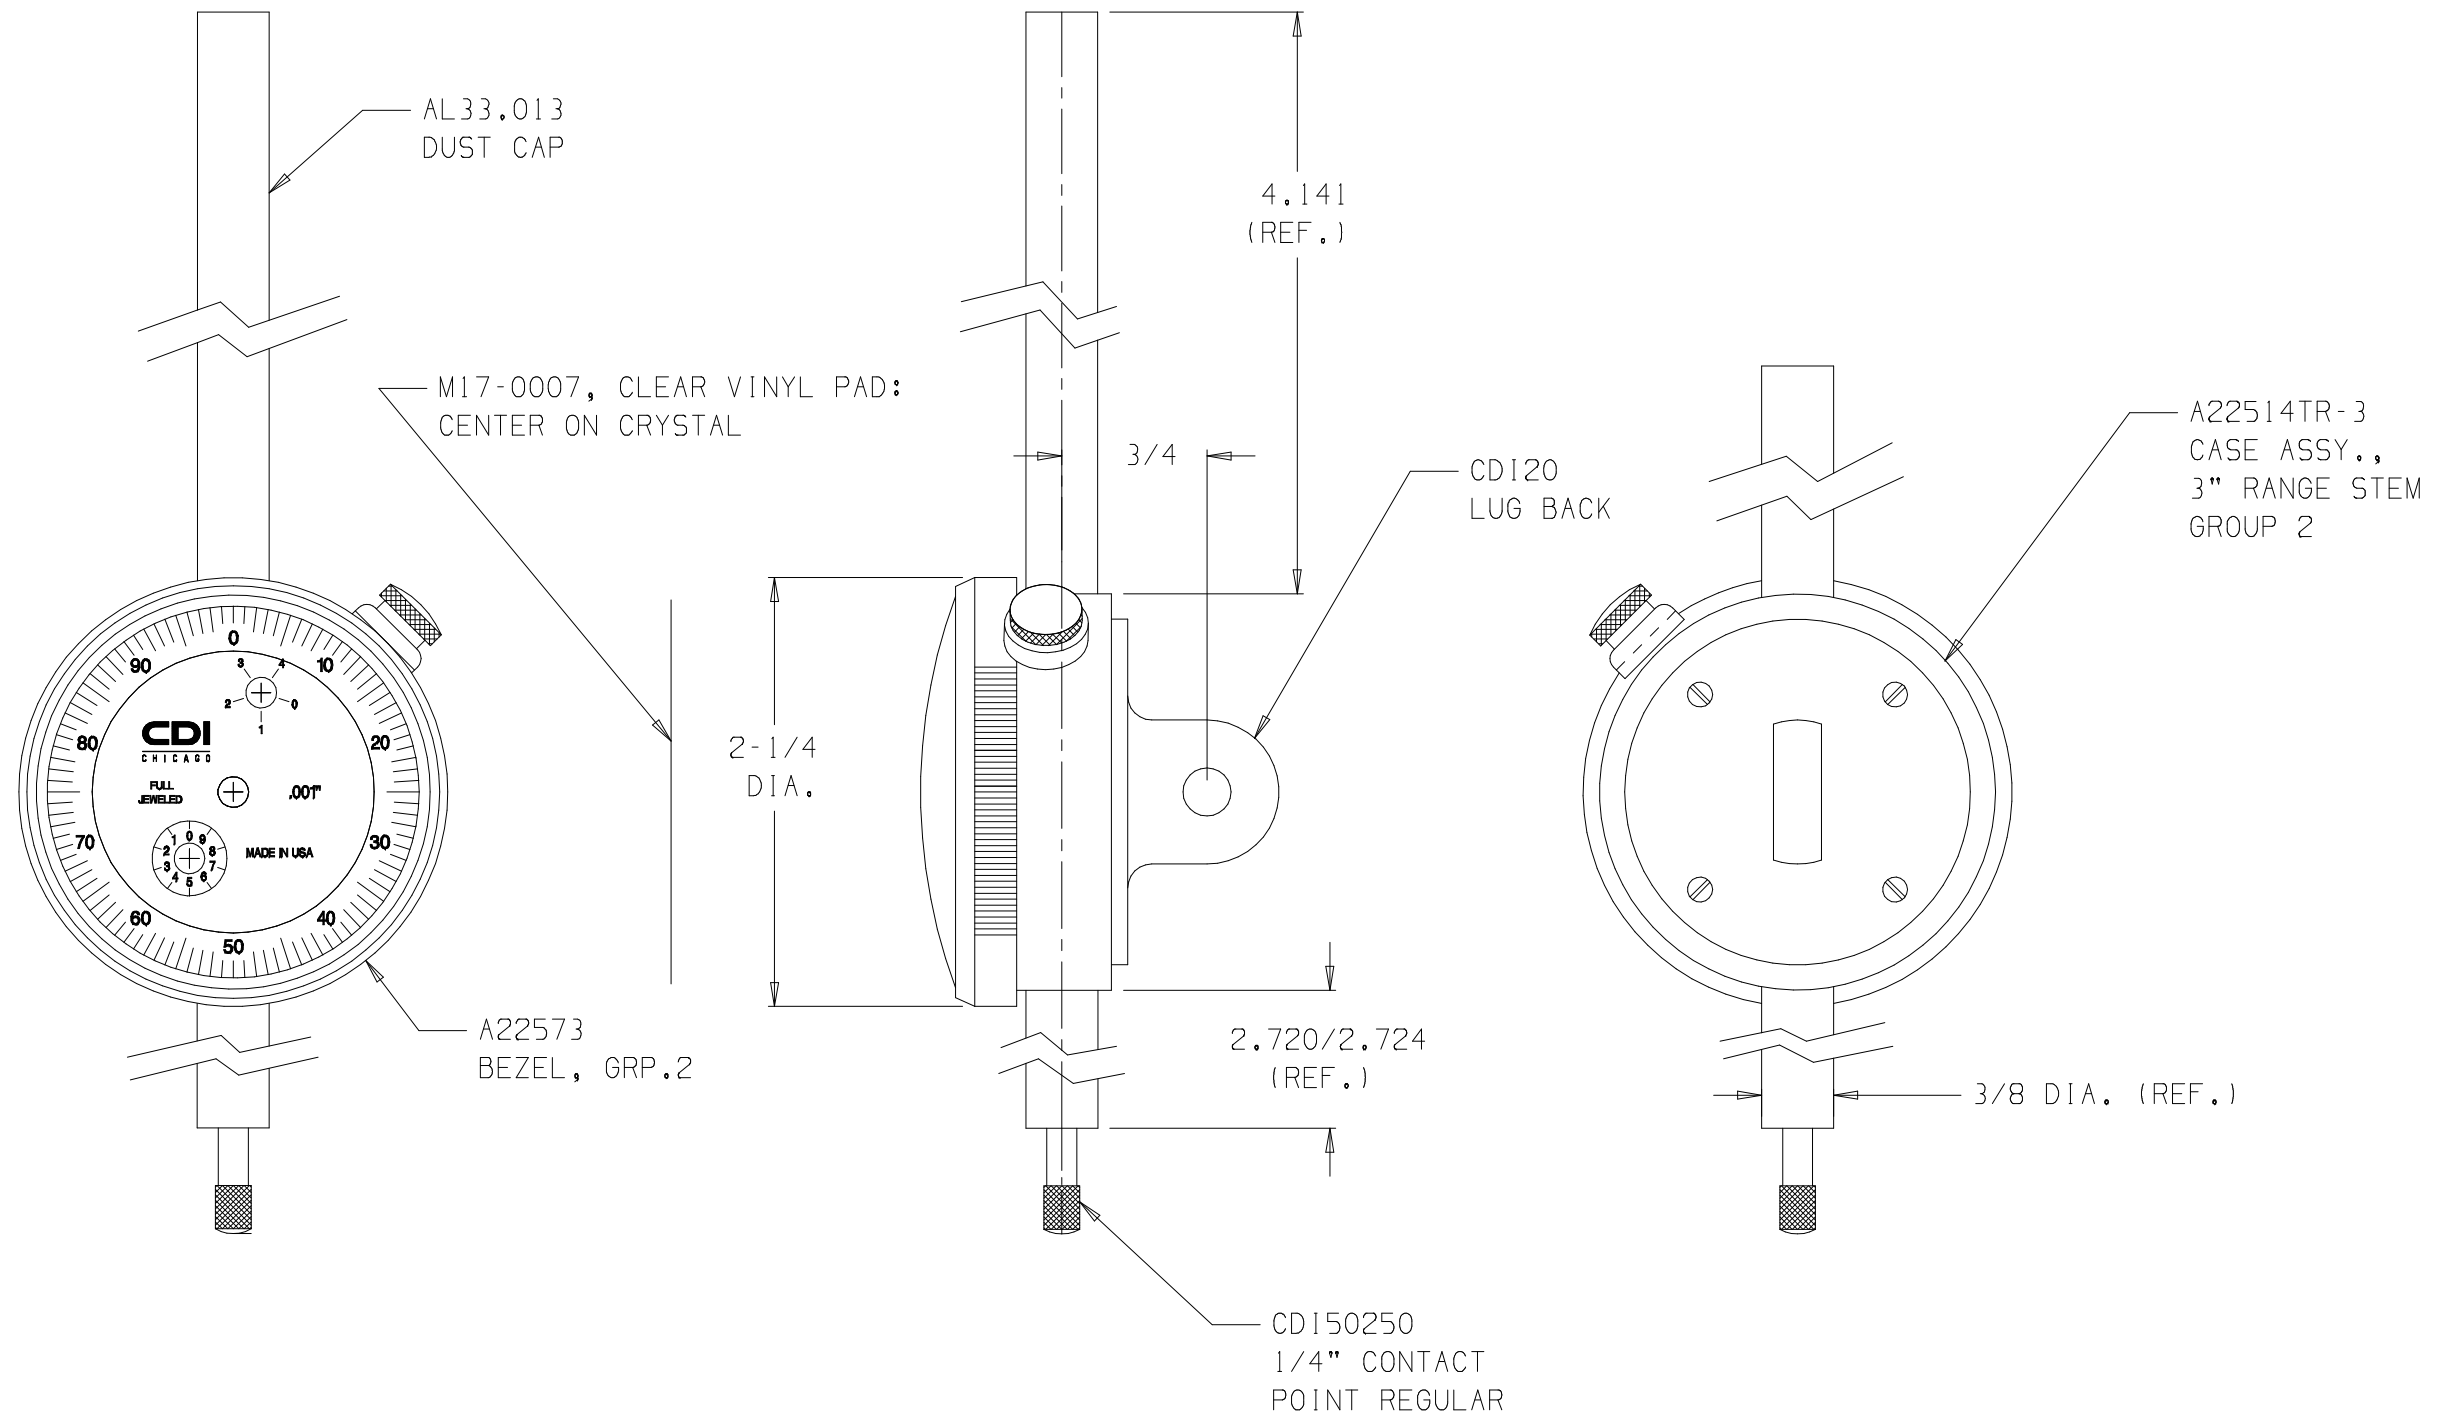

NOTE:
WHITE DIAL FACE WITH BLACK TEXT

26304CJ