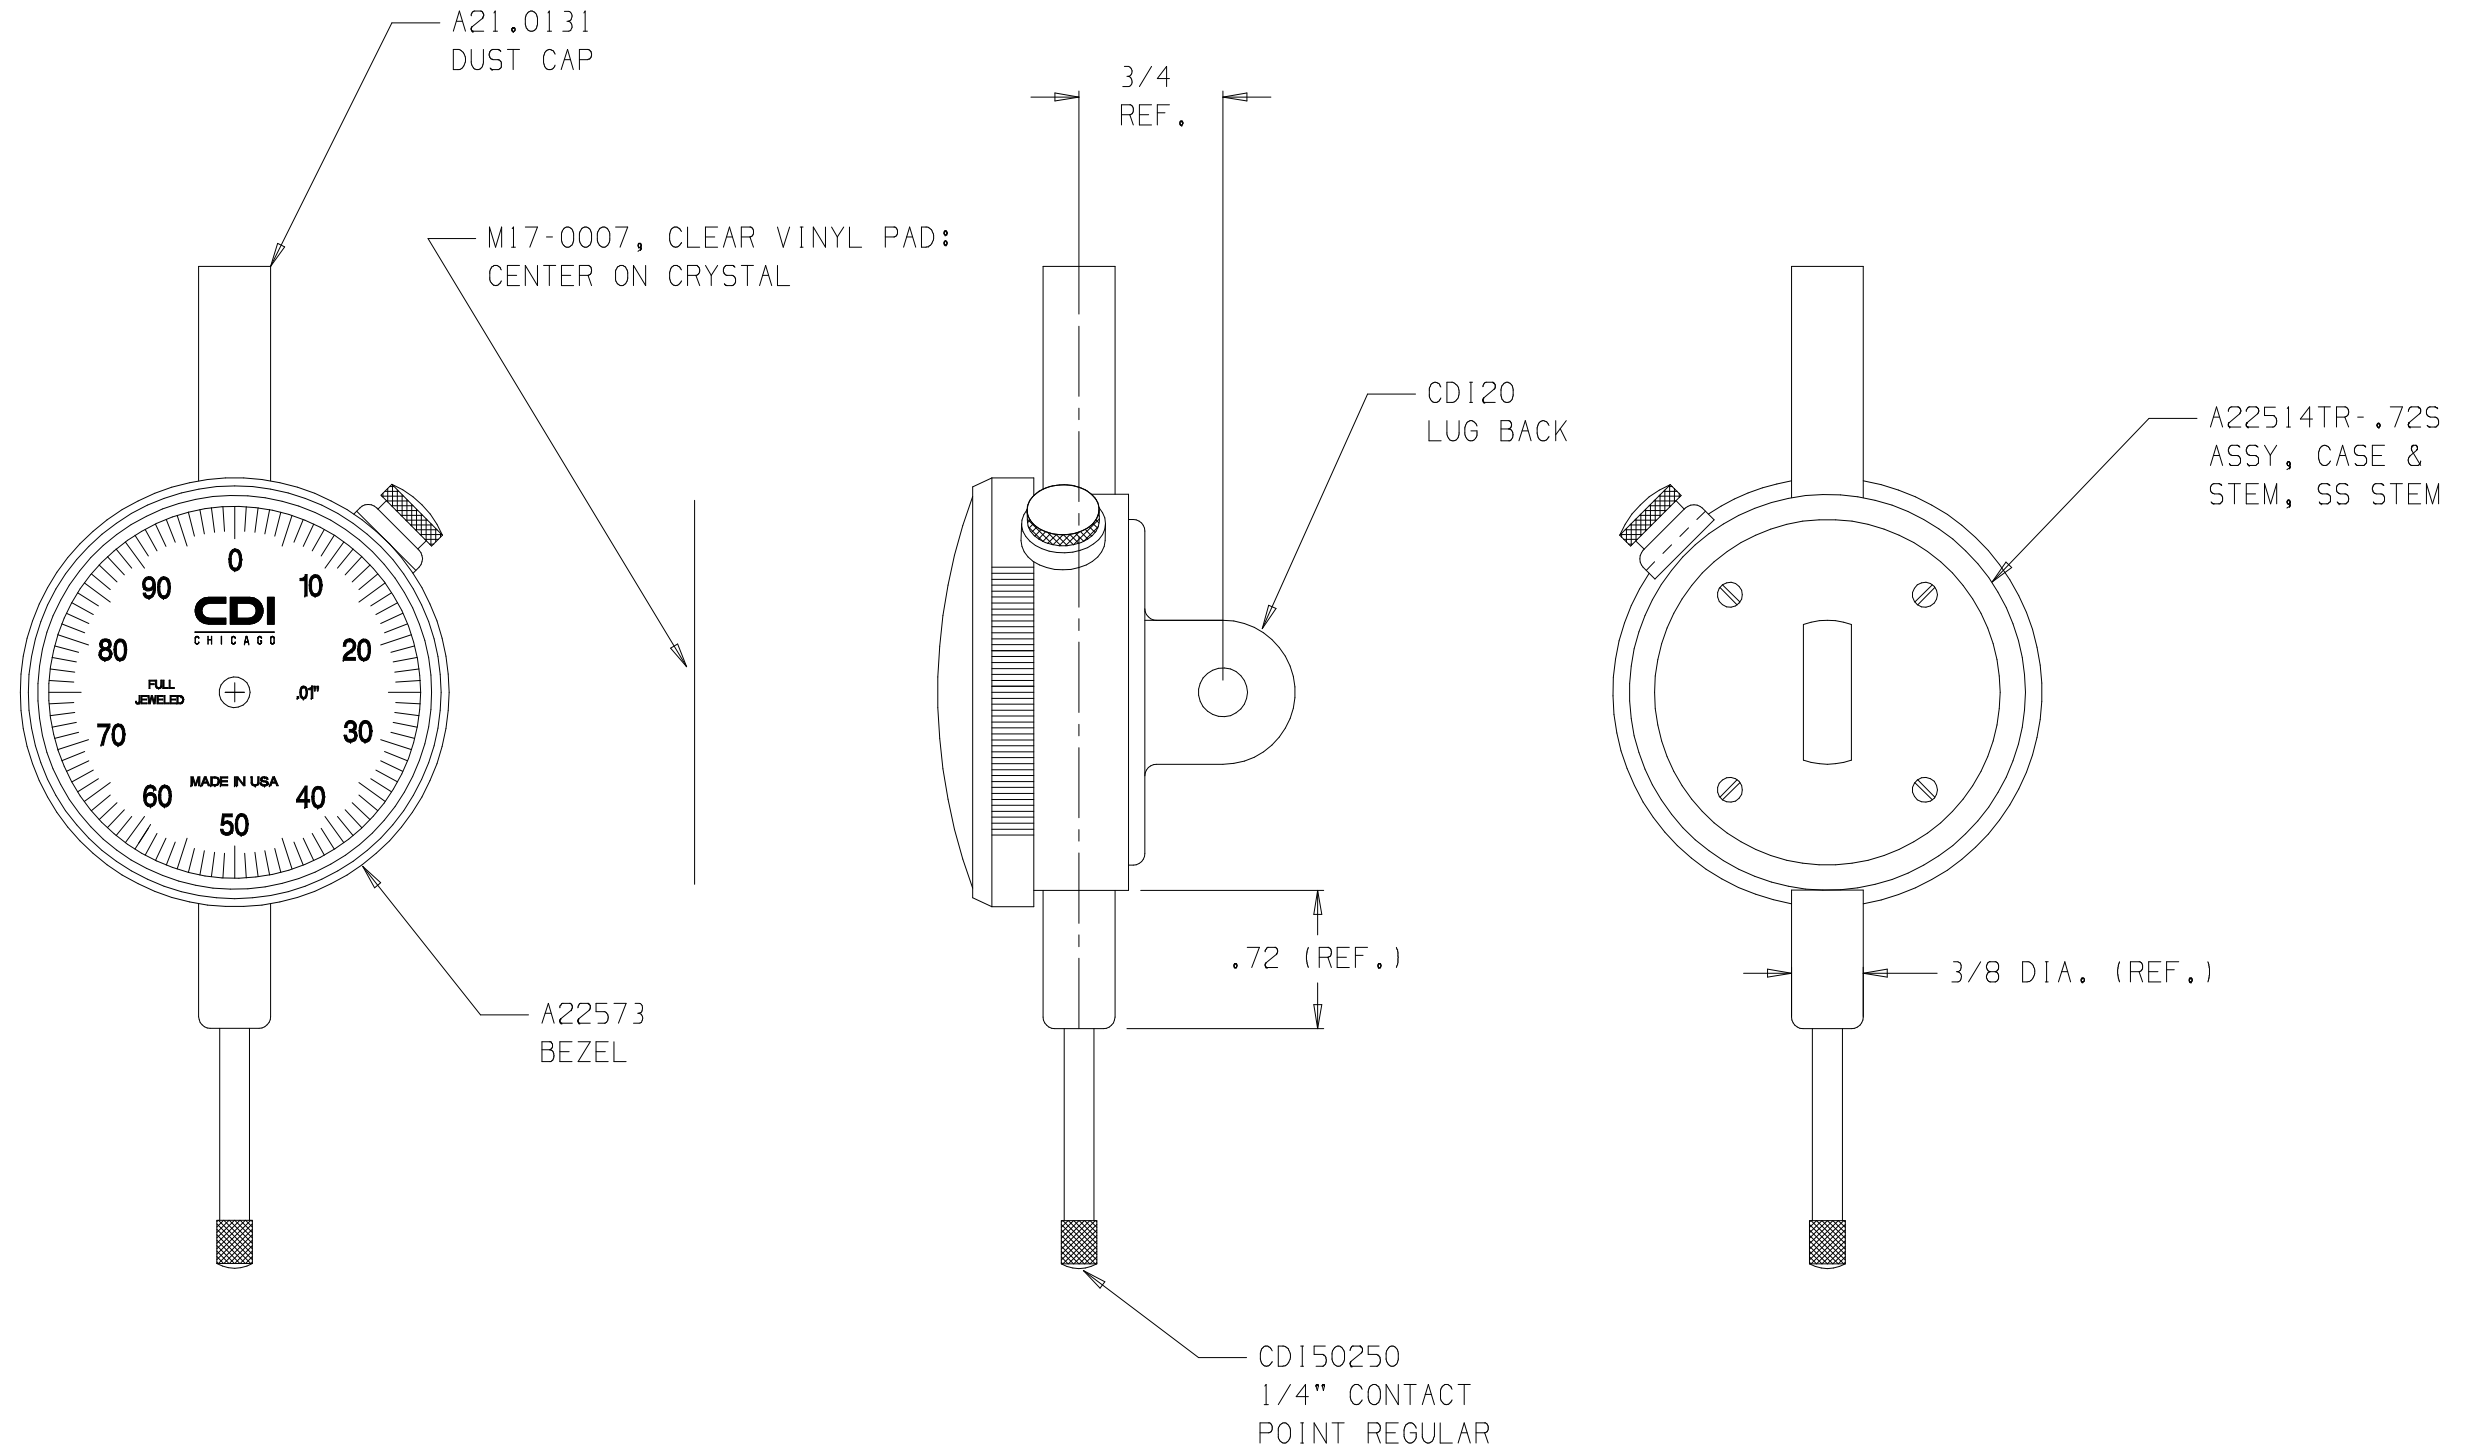

NOTE:  
WHITE DIAL FACE WITH BLACK TEXT

26105CJ