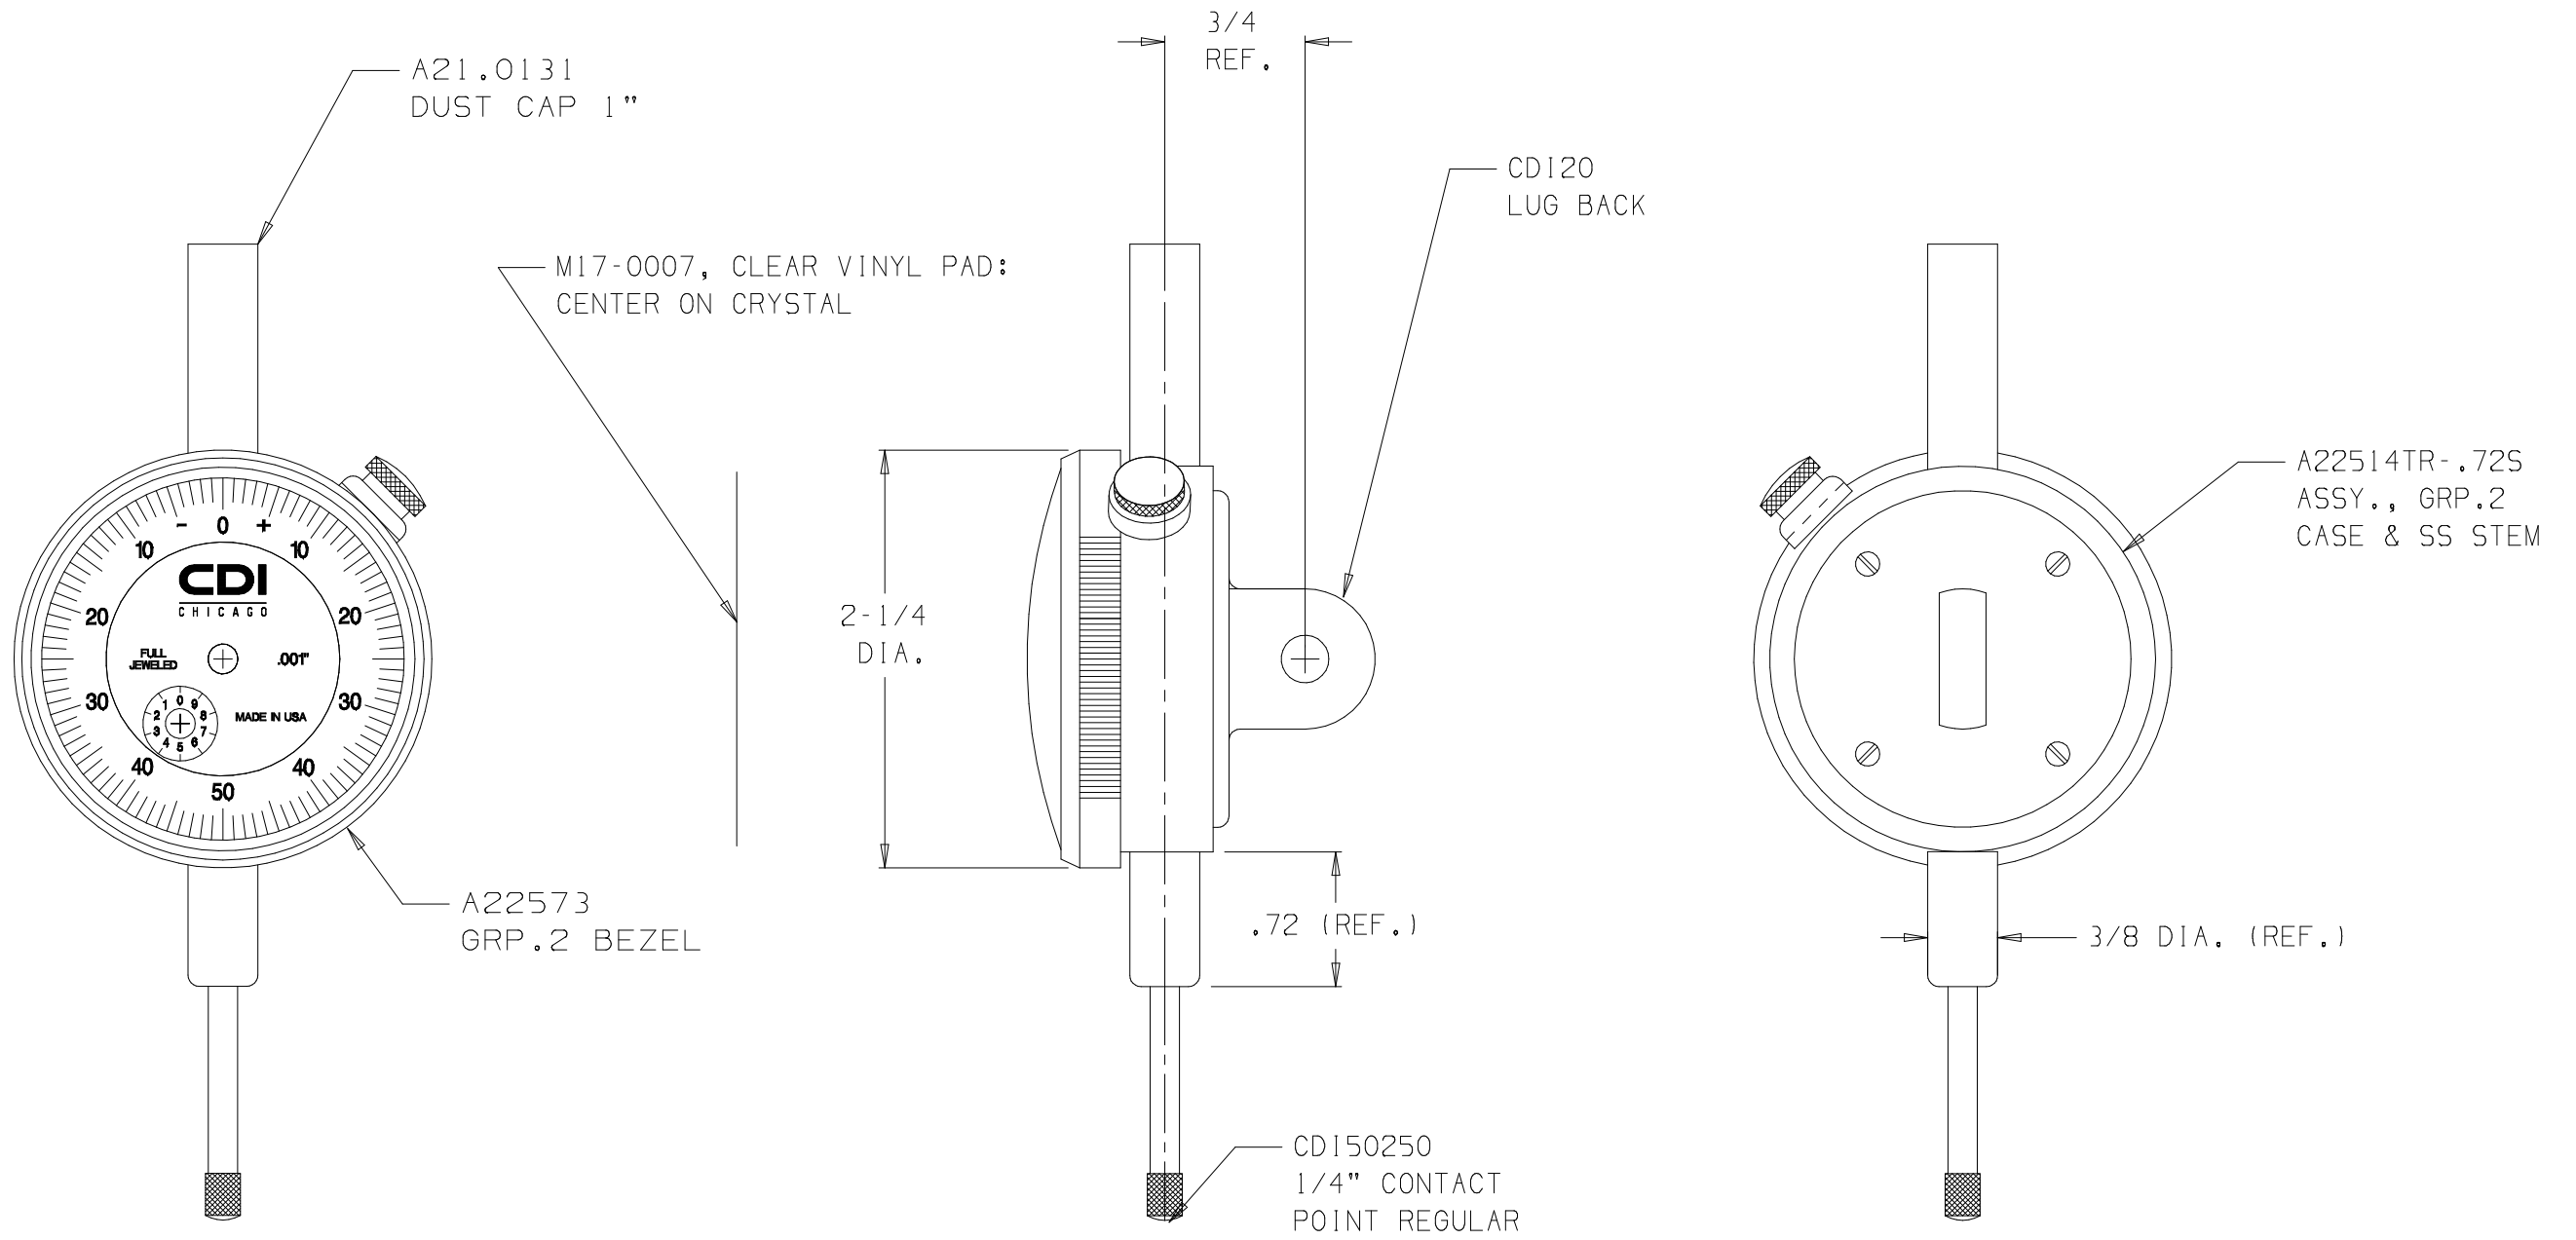

NOTE:  
WHITE DIAL FACE WITH BLACK TEXT

26104BJ