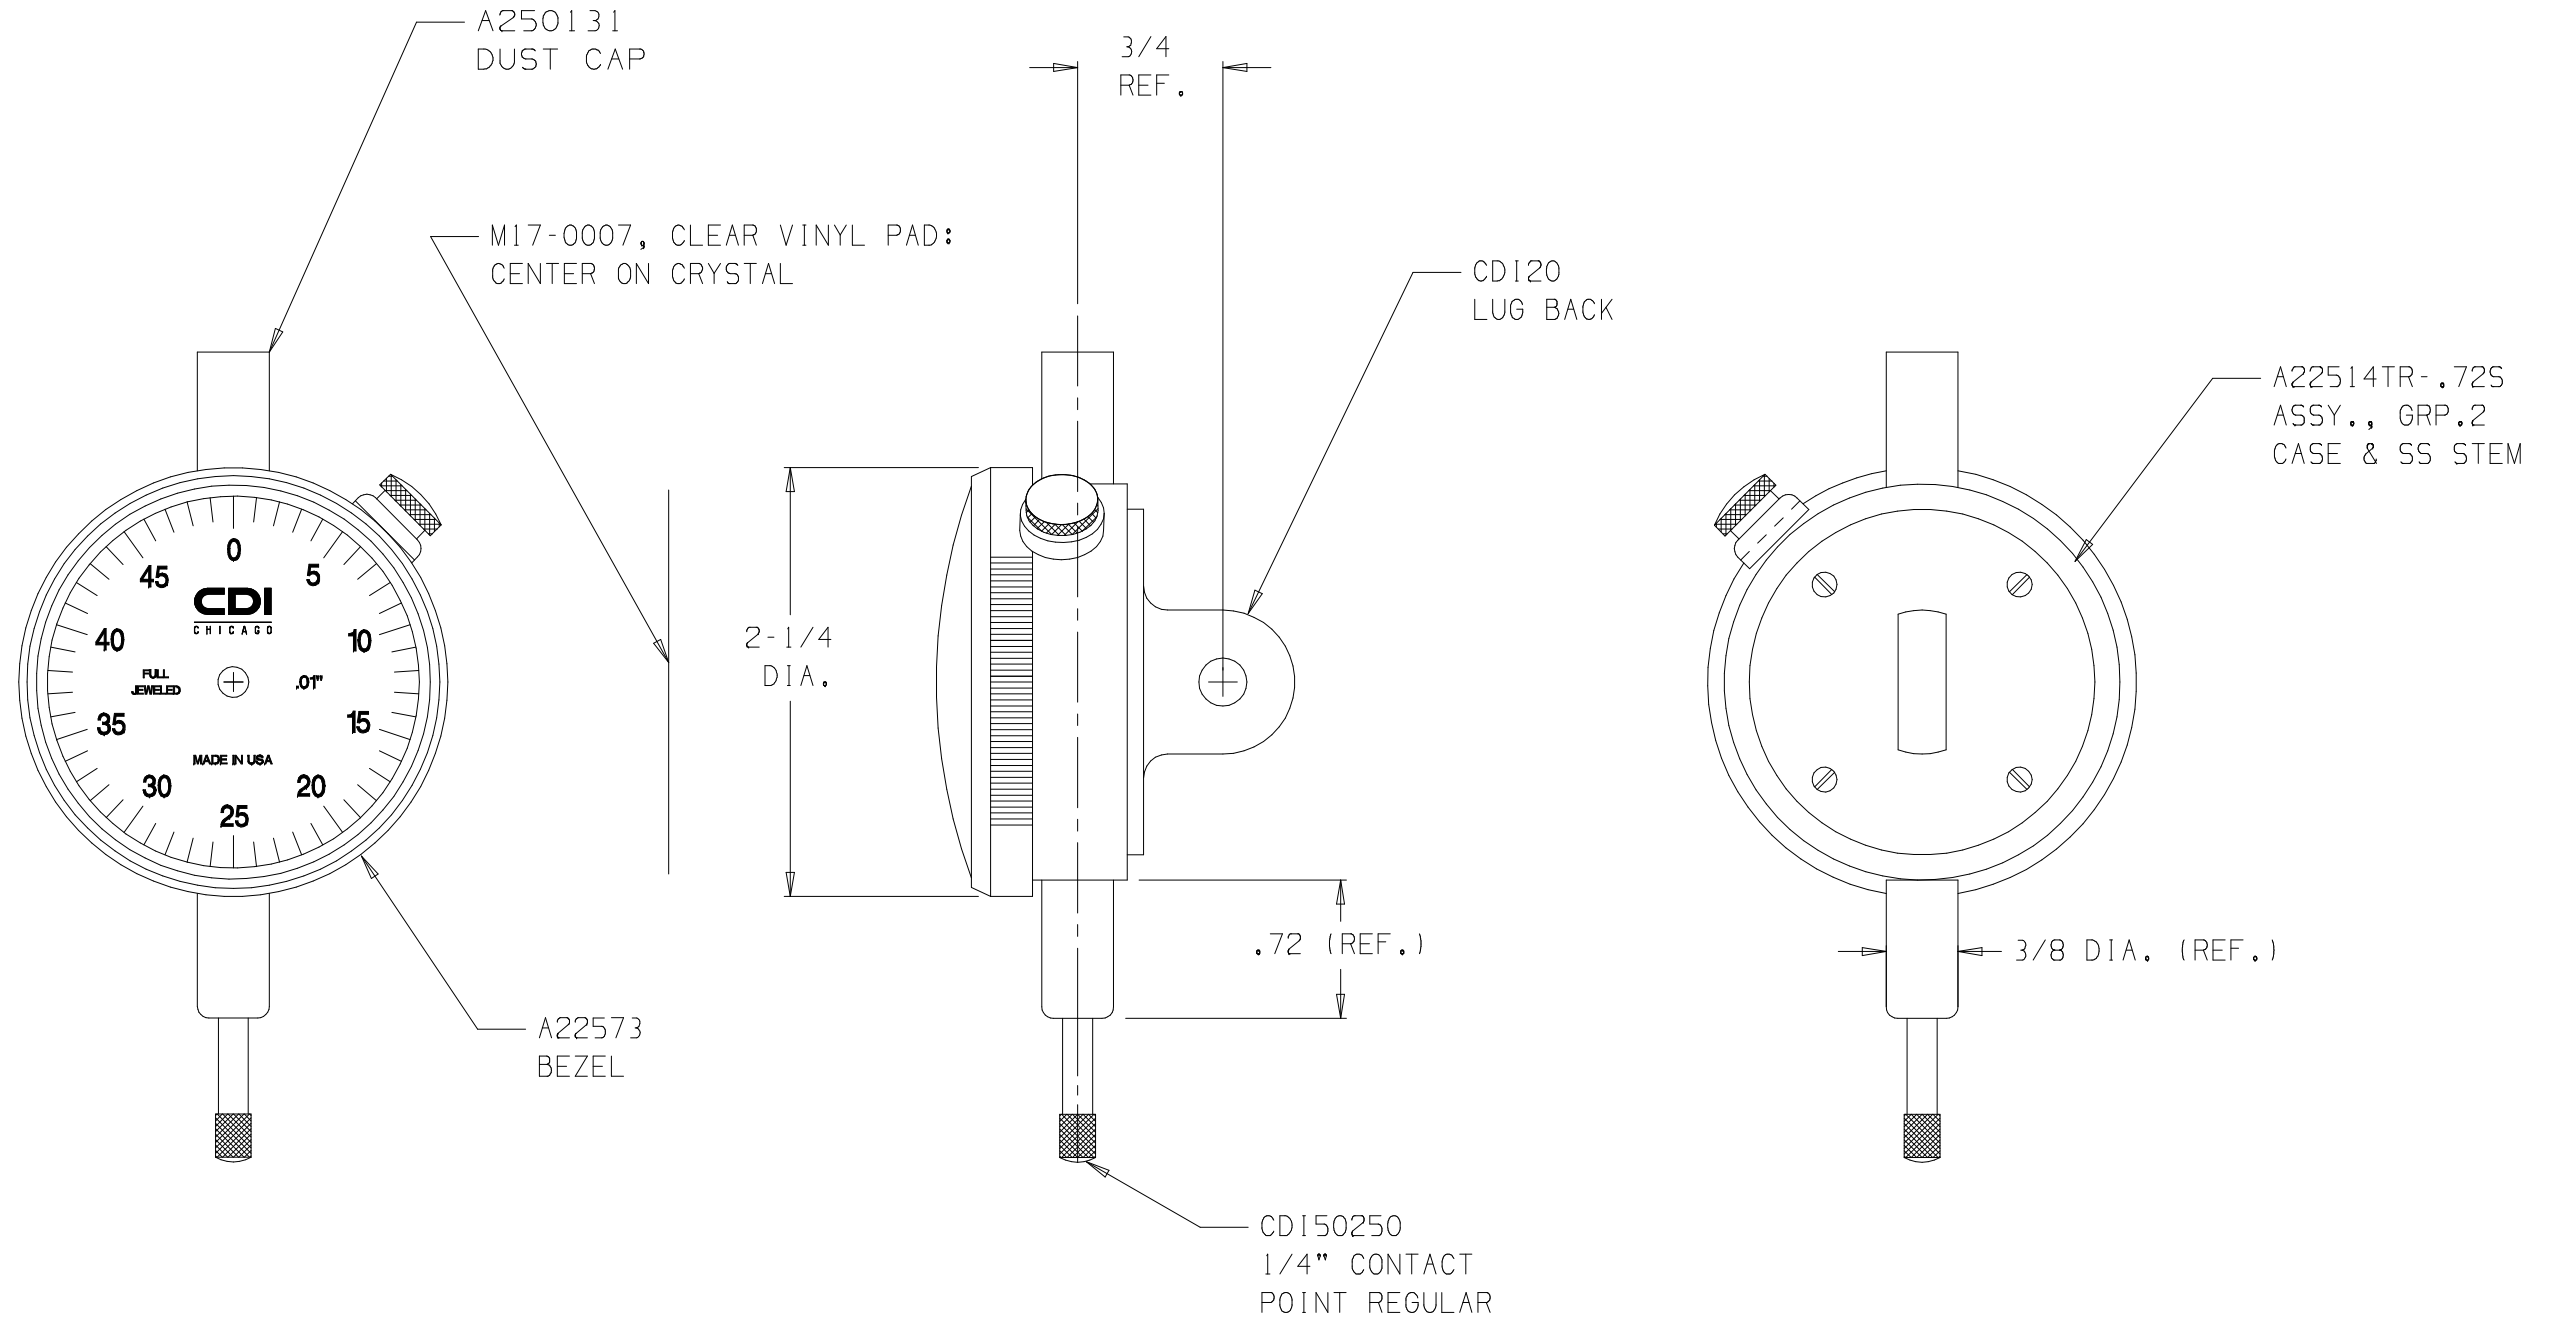

NOTE:  
WHITE DIAL FACE WITH BLACK TEXT

25005CJ