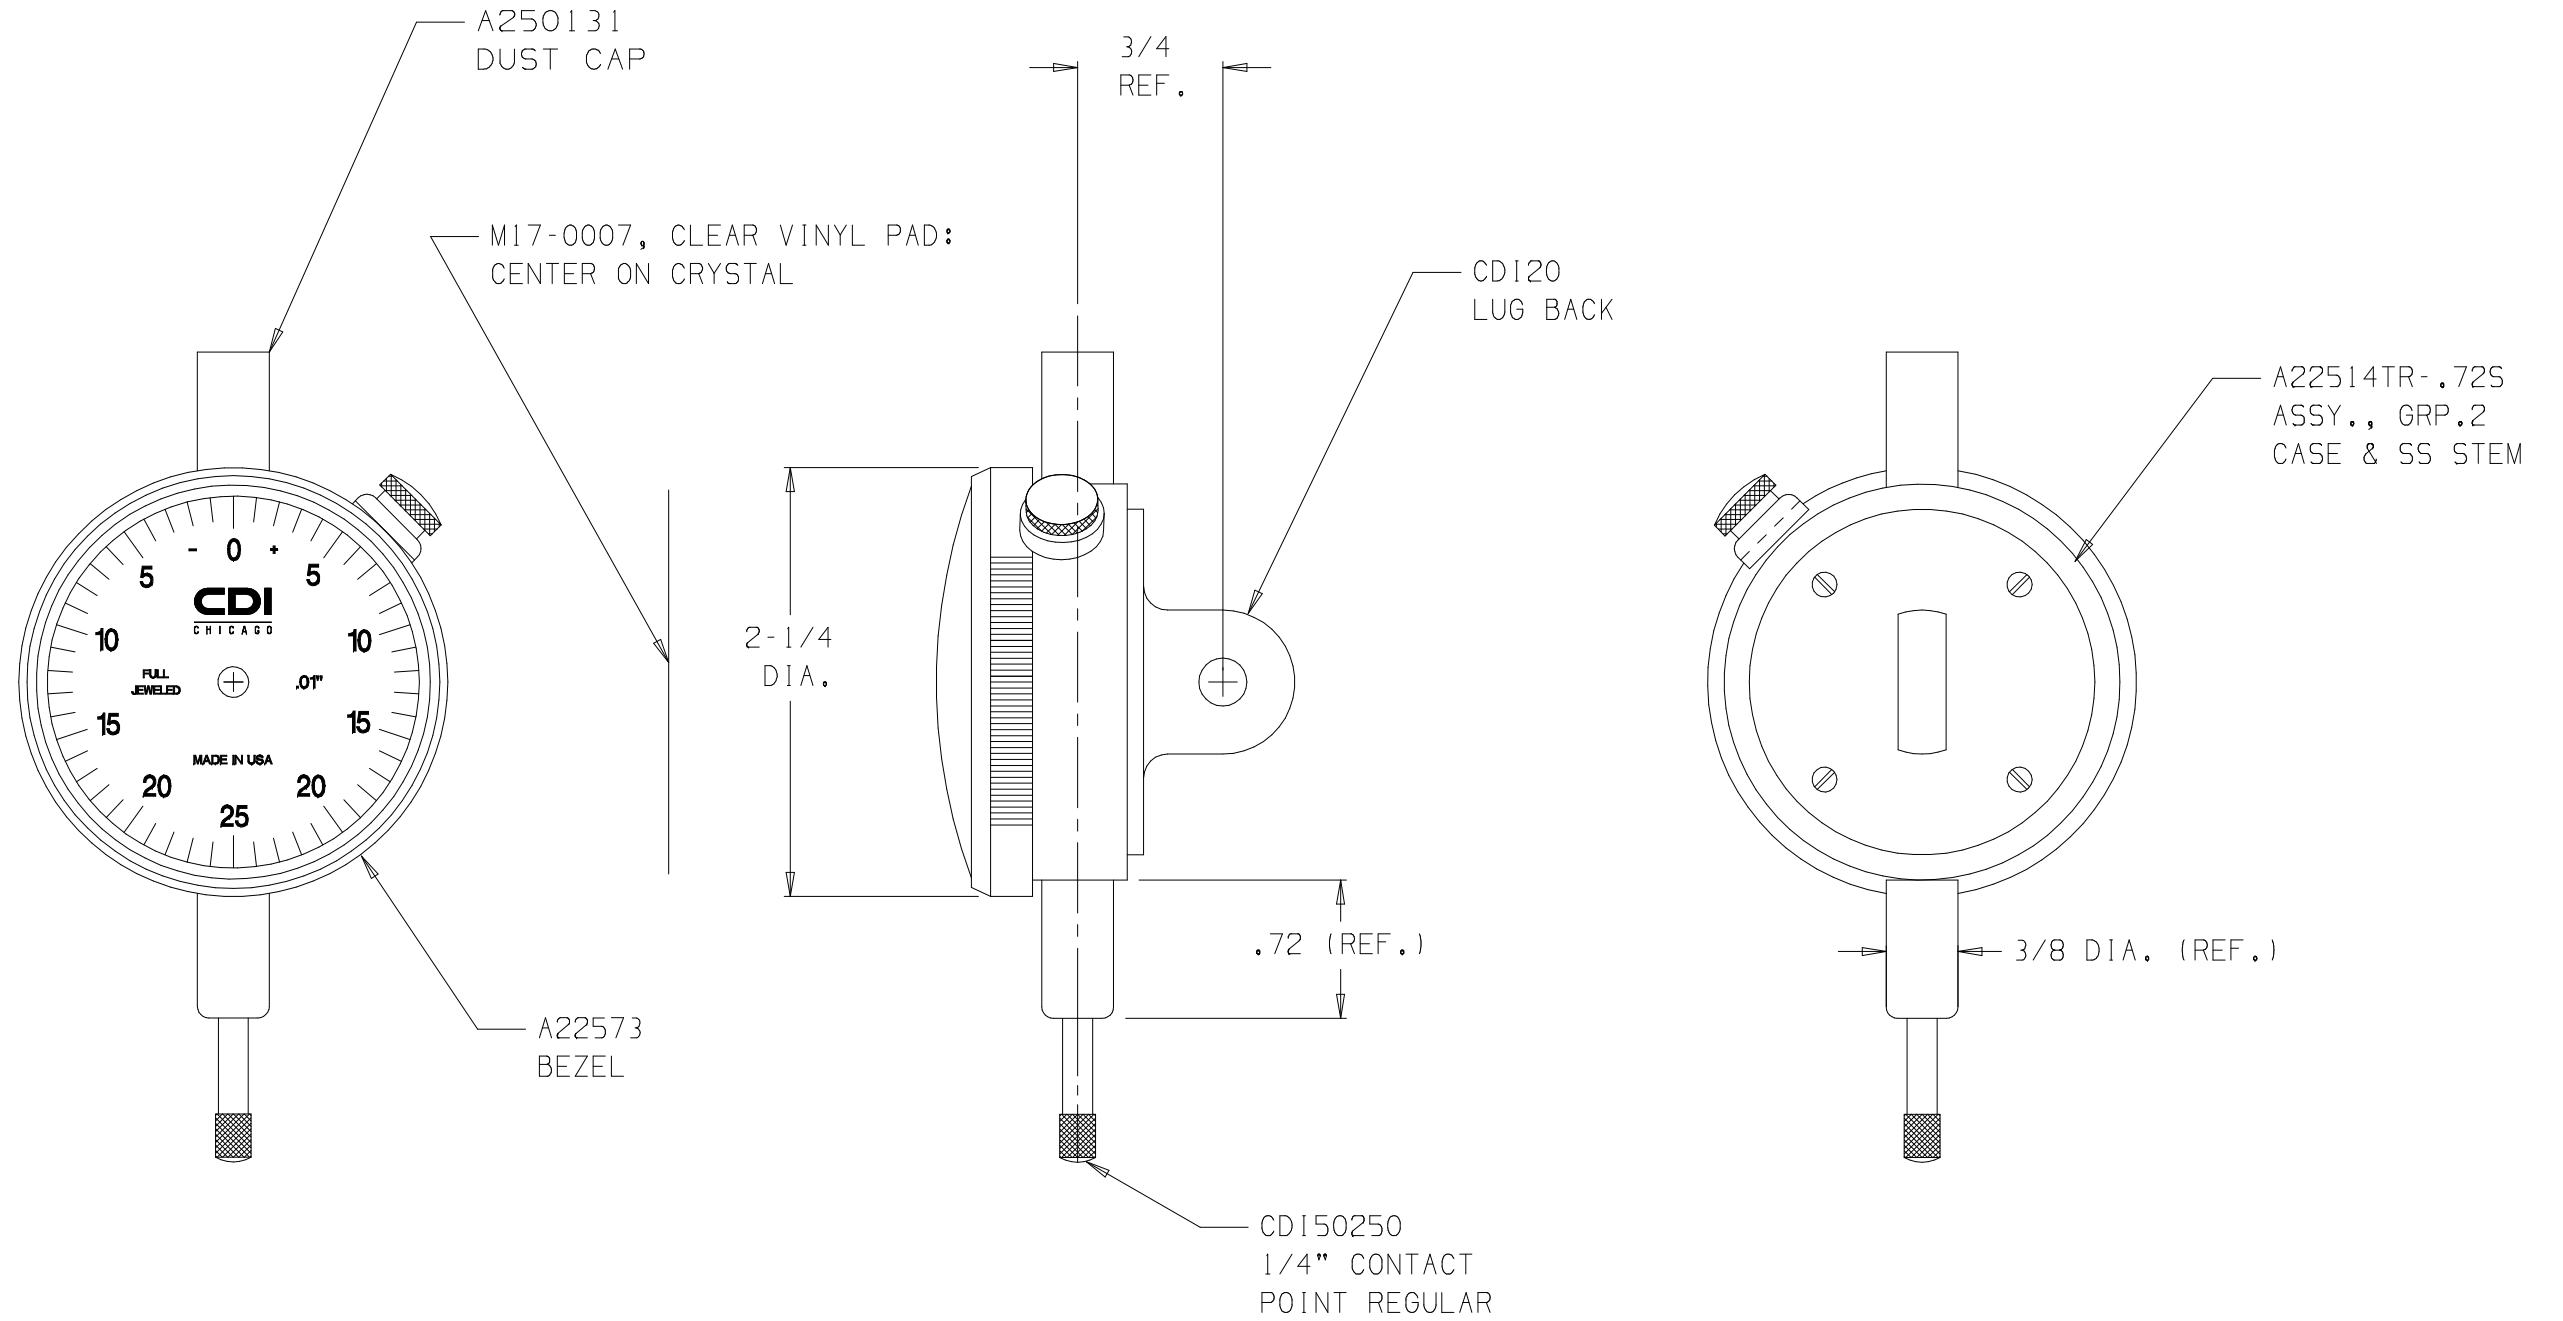

NOTE:
WHITE DIAL FACE WITH BLACK TEXT

25005BJ