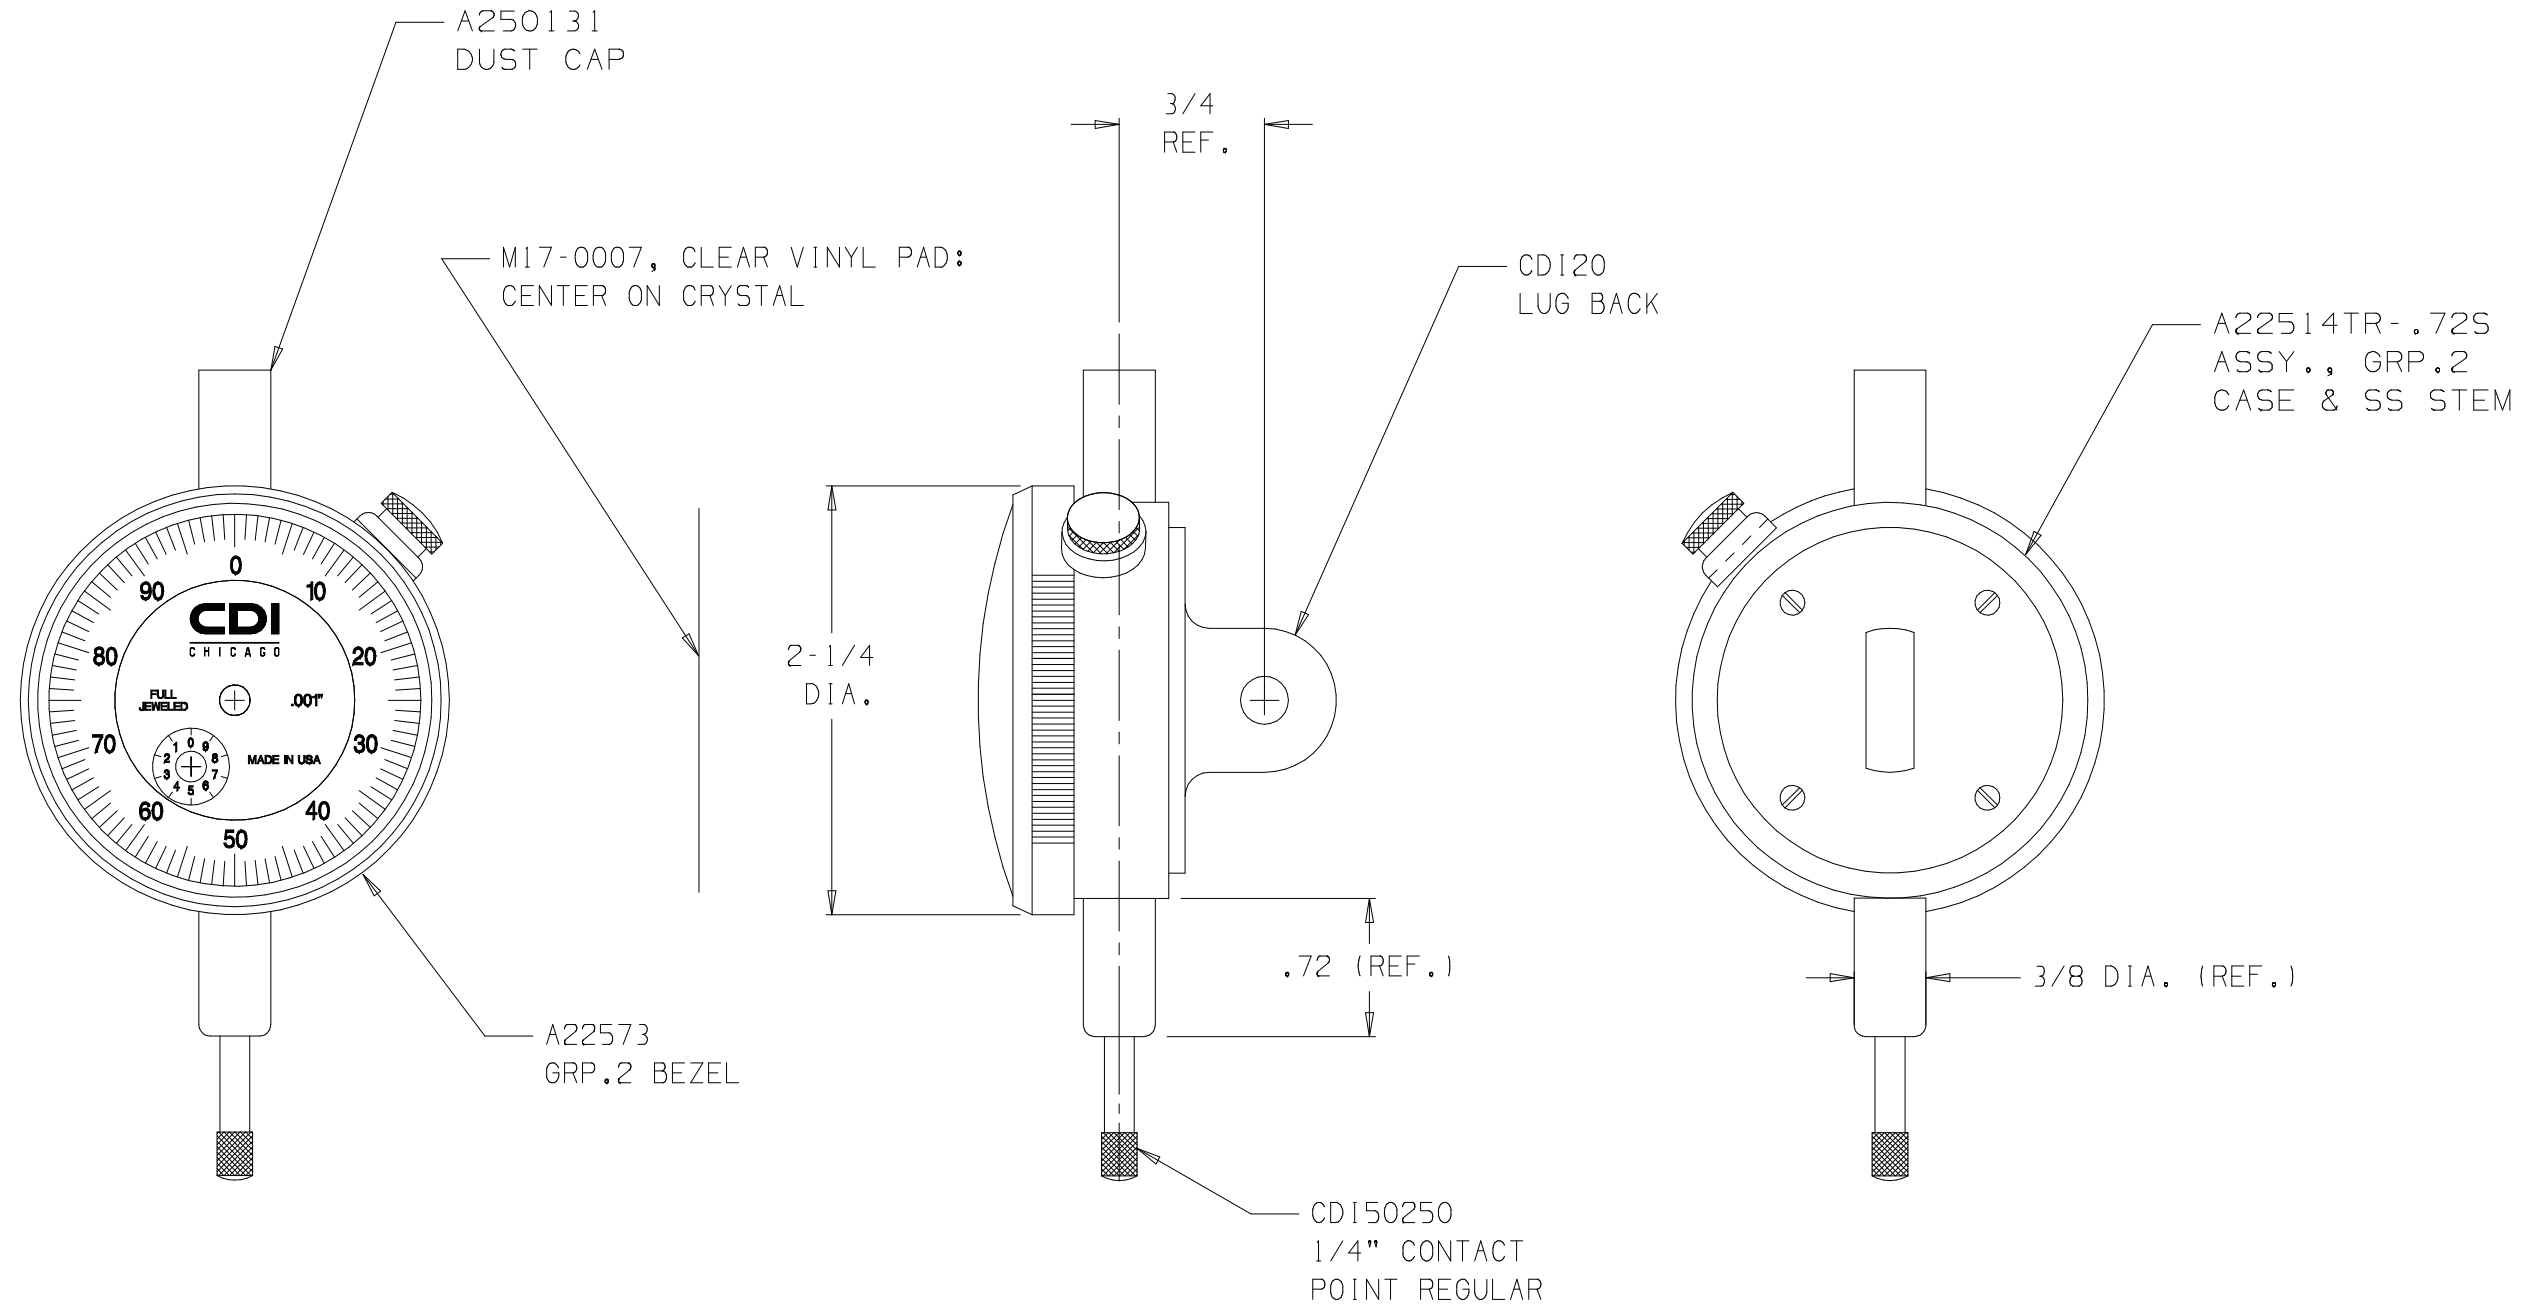

NOTE:
WHITE DIAL FACE WITH BLACK TEXT

25004CJ