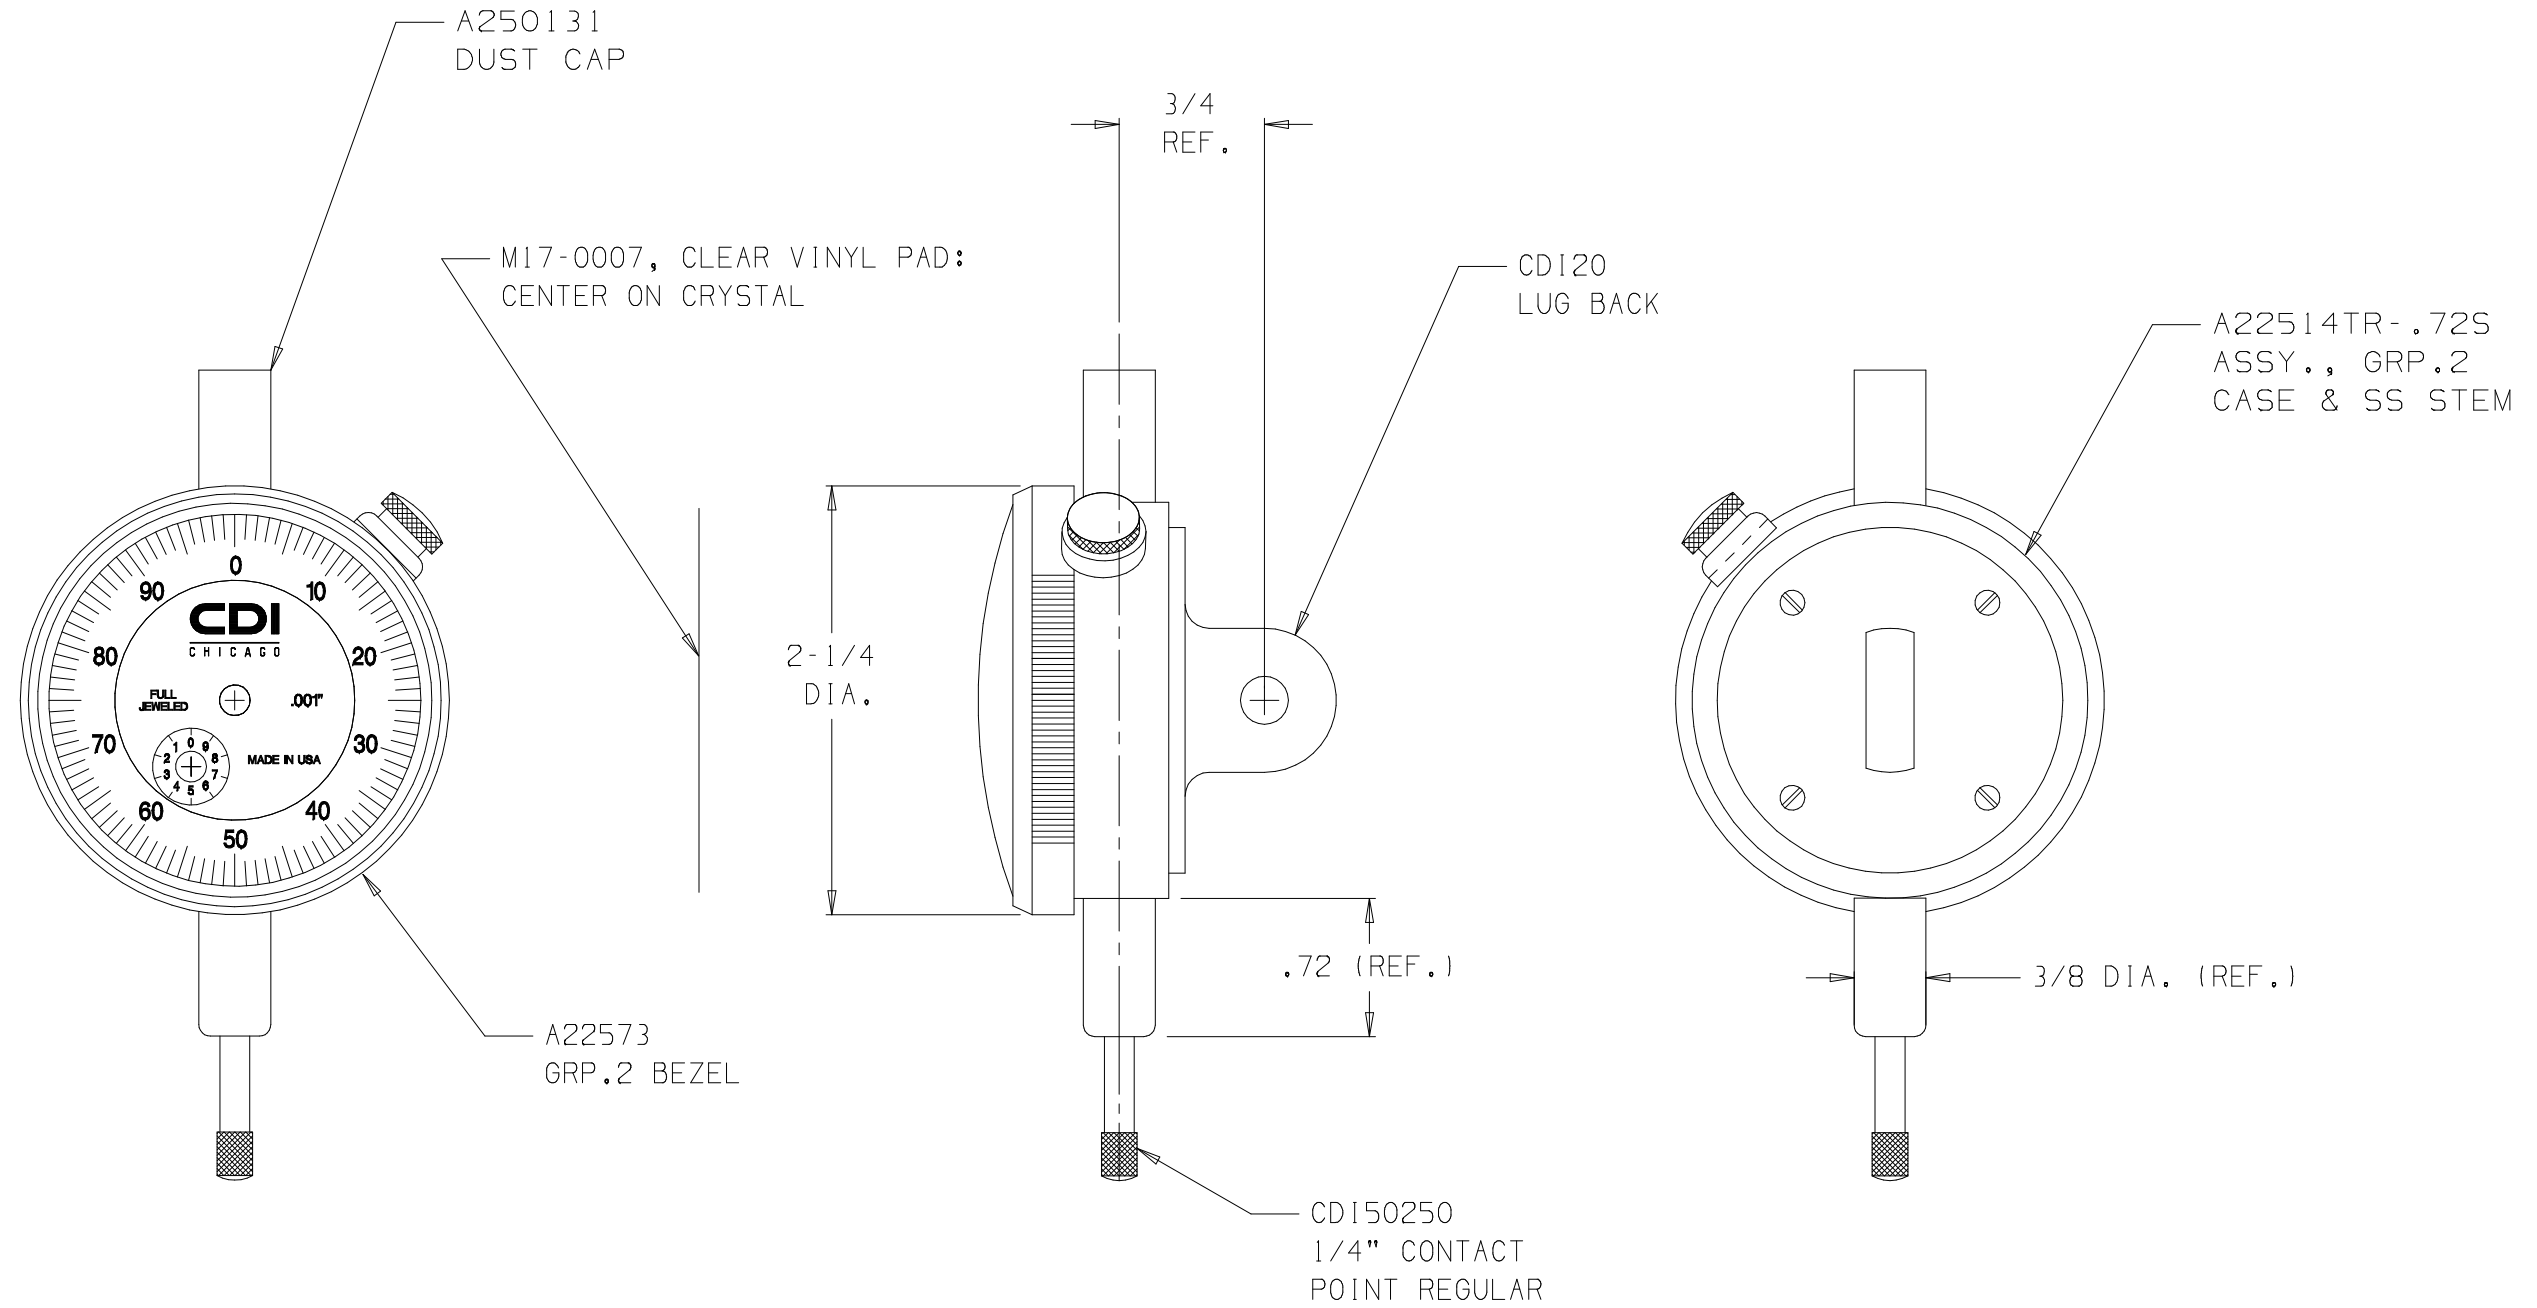

NOTE:  
BLACK DIAL FACE WITH WHITE TEXT

25004CJ-HC