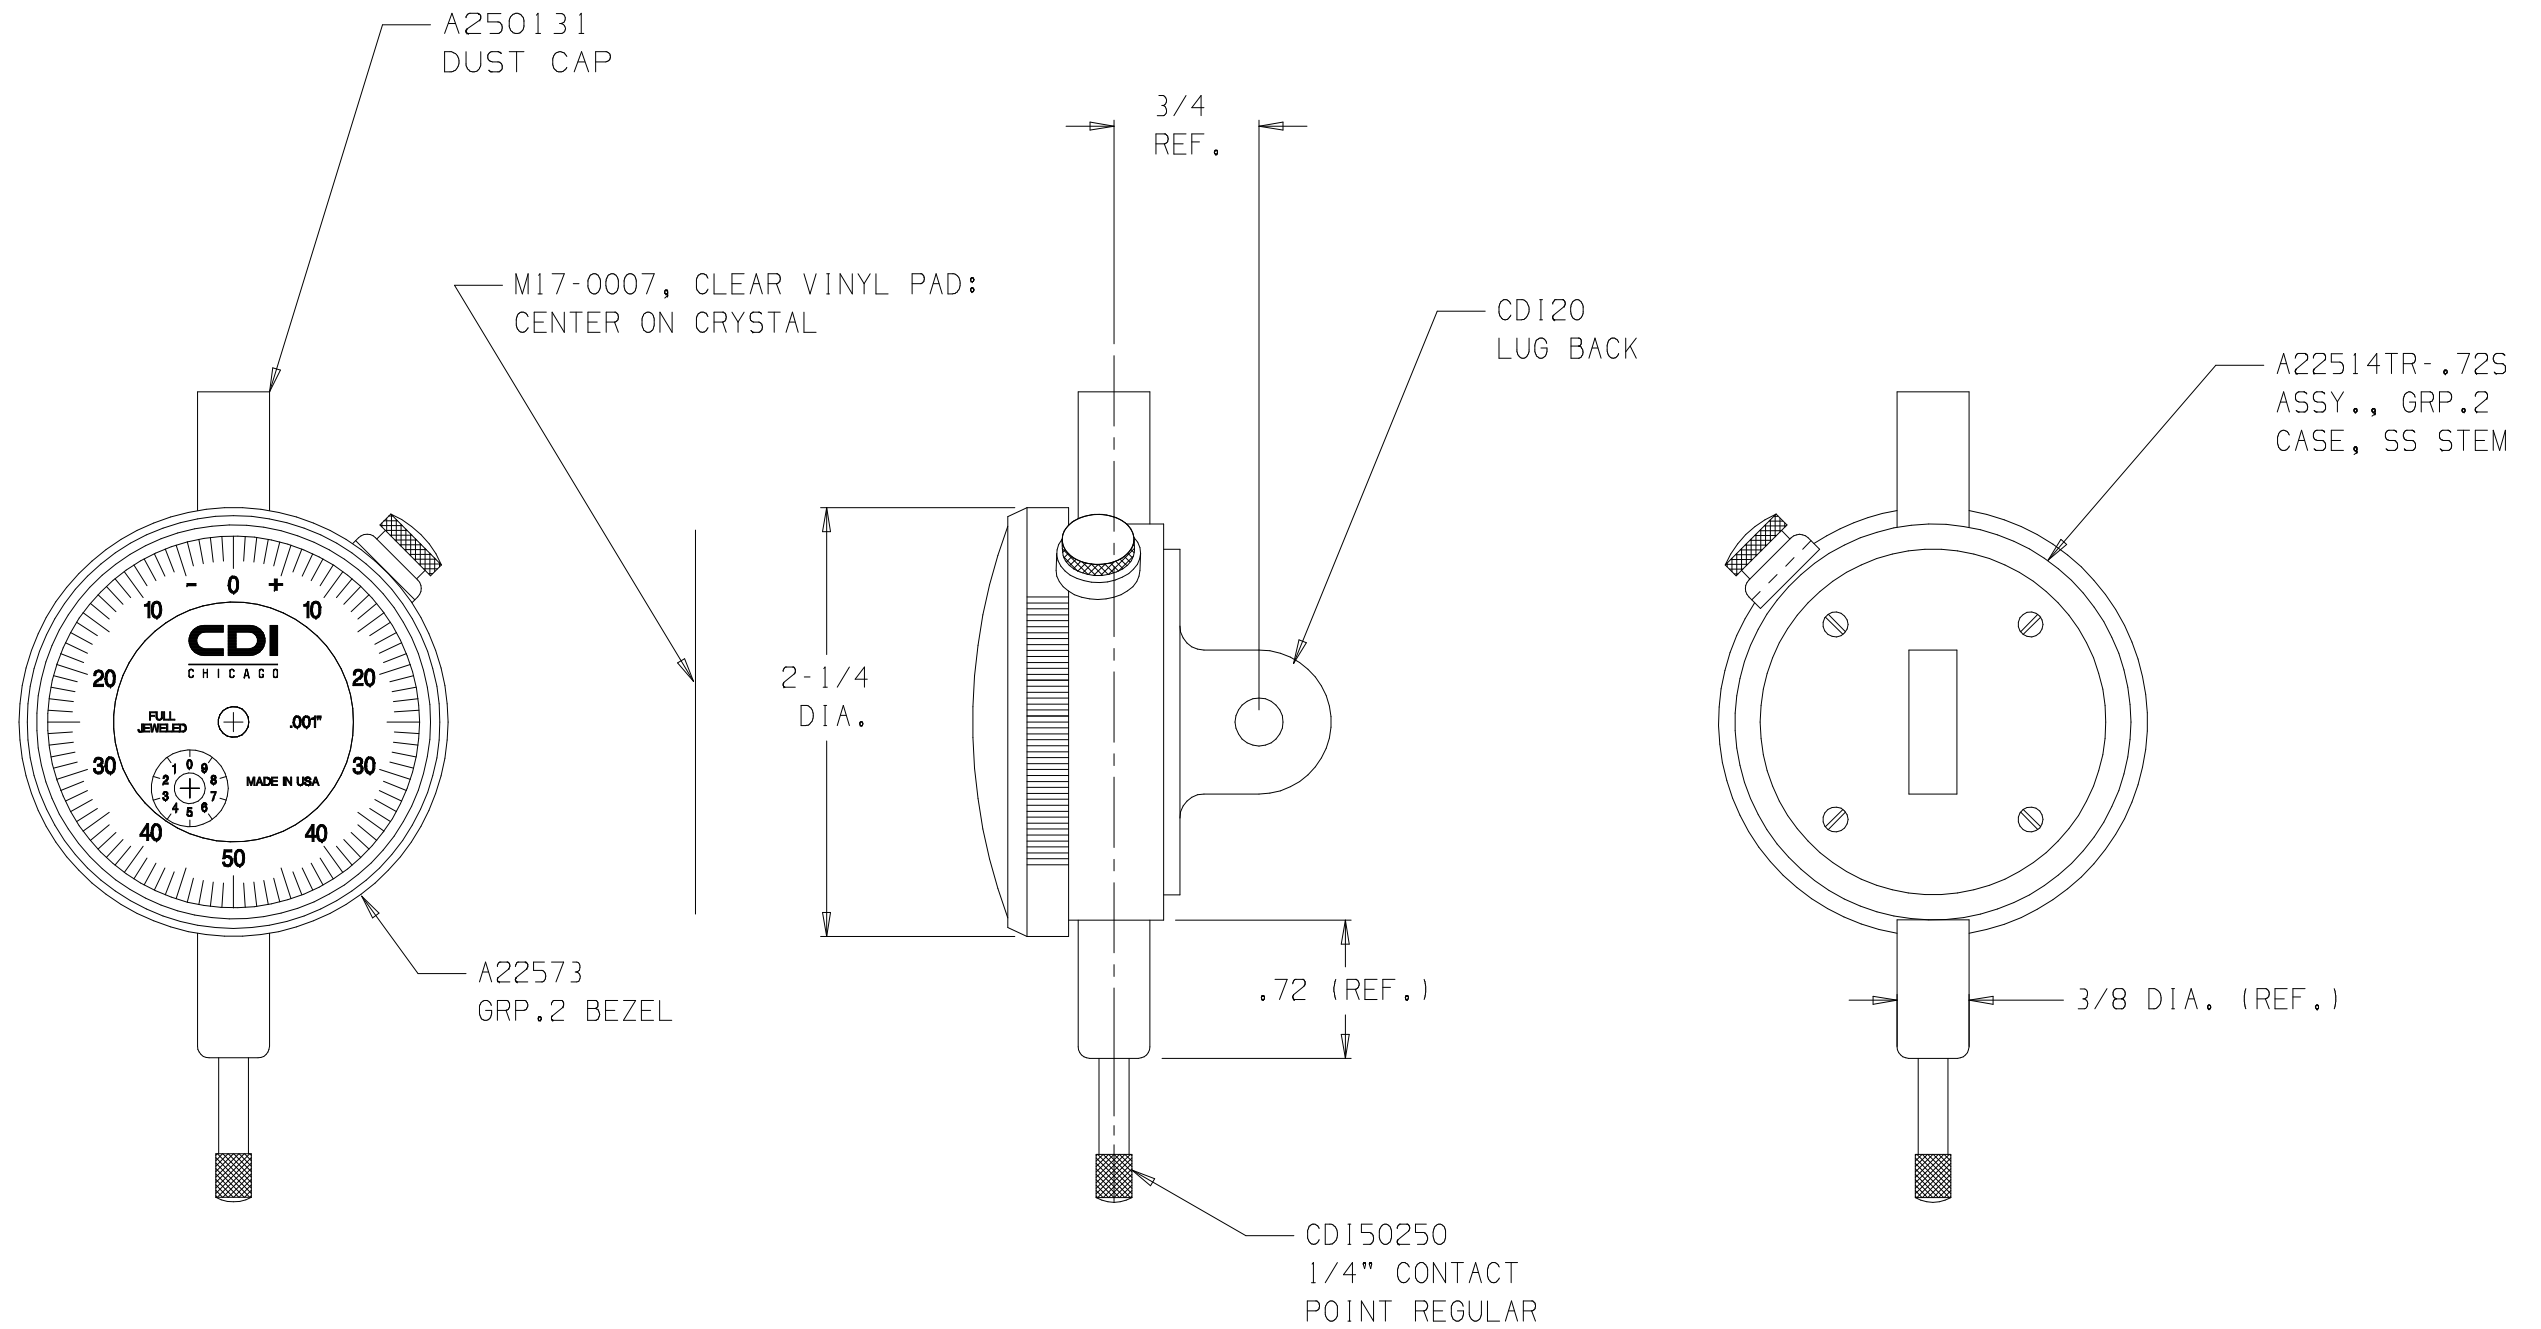

NOTE:
WHITE DIAL FACE WITH BLACK TEXT

25004BJ