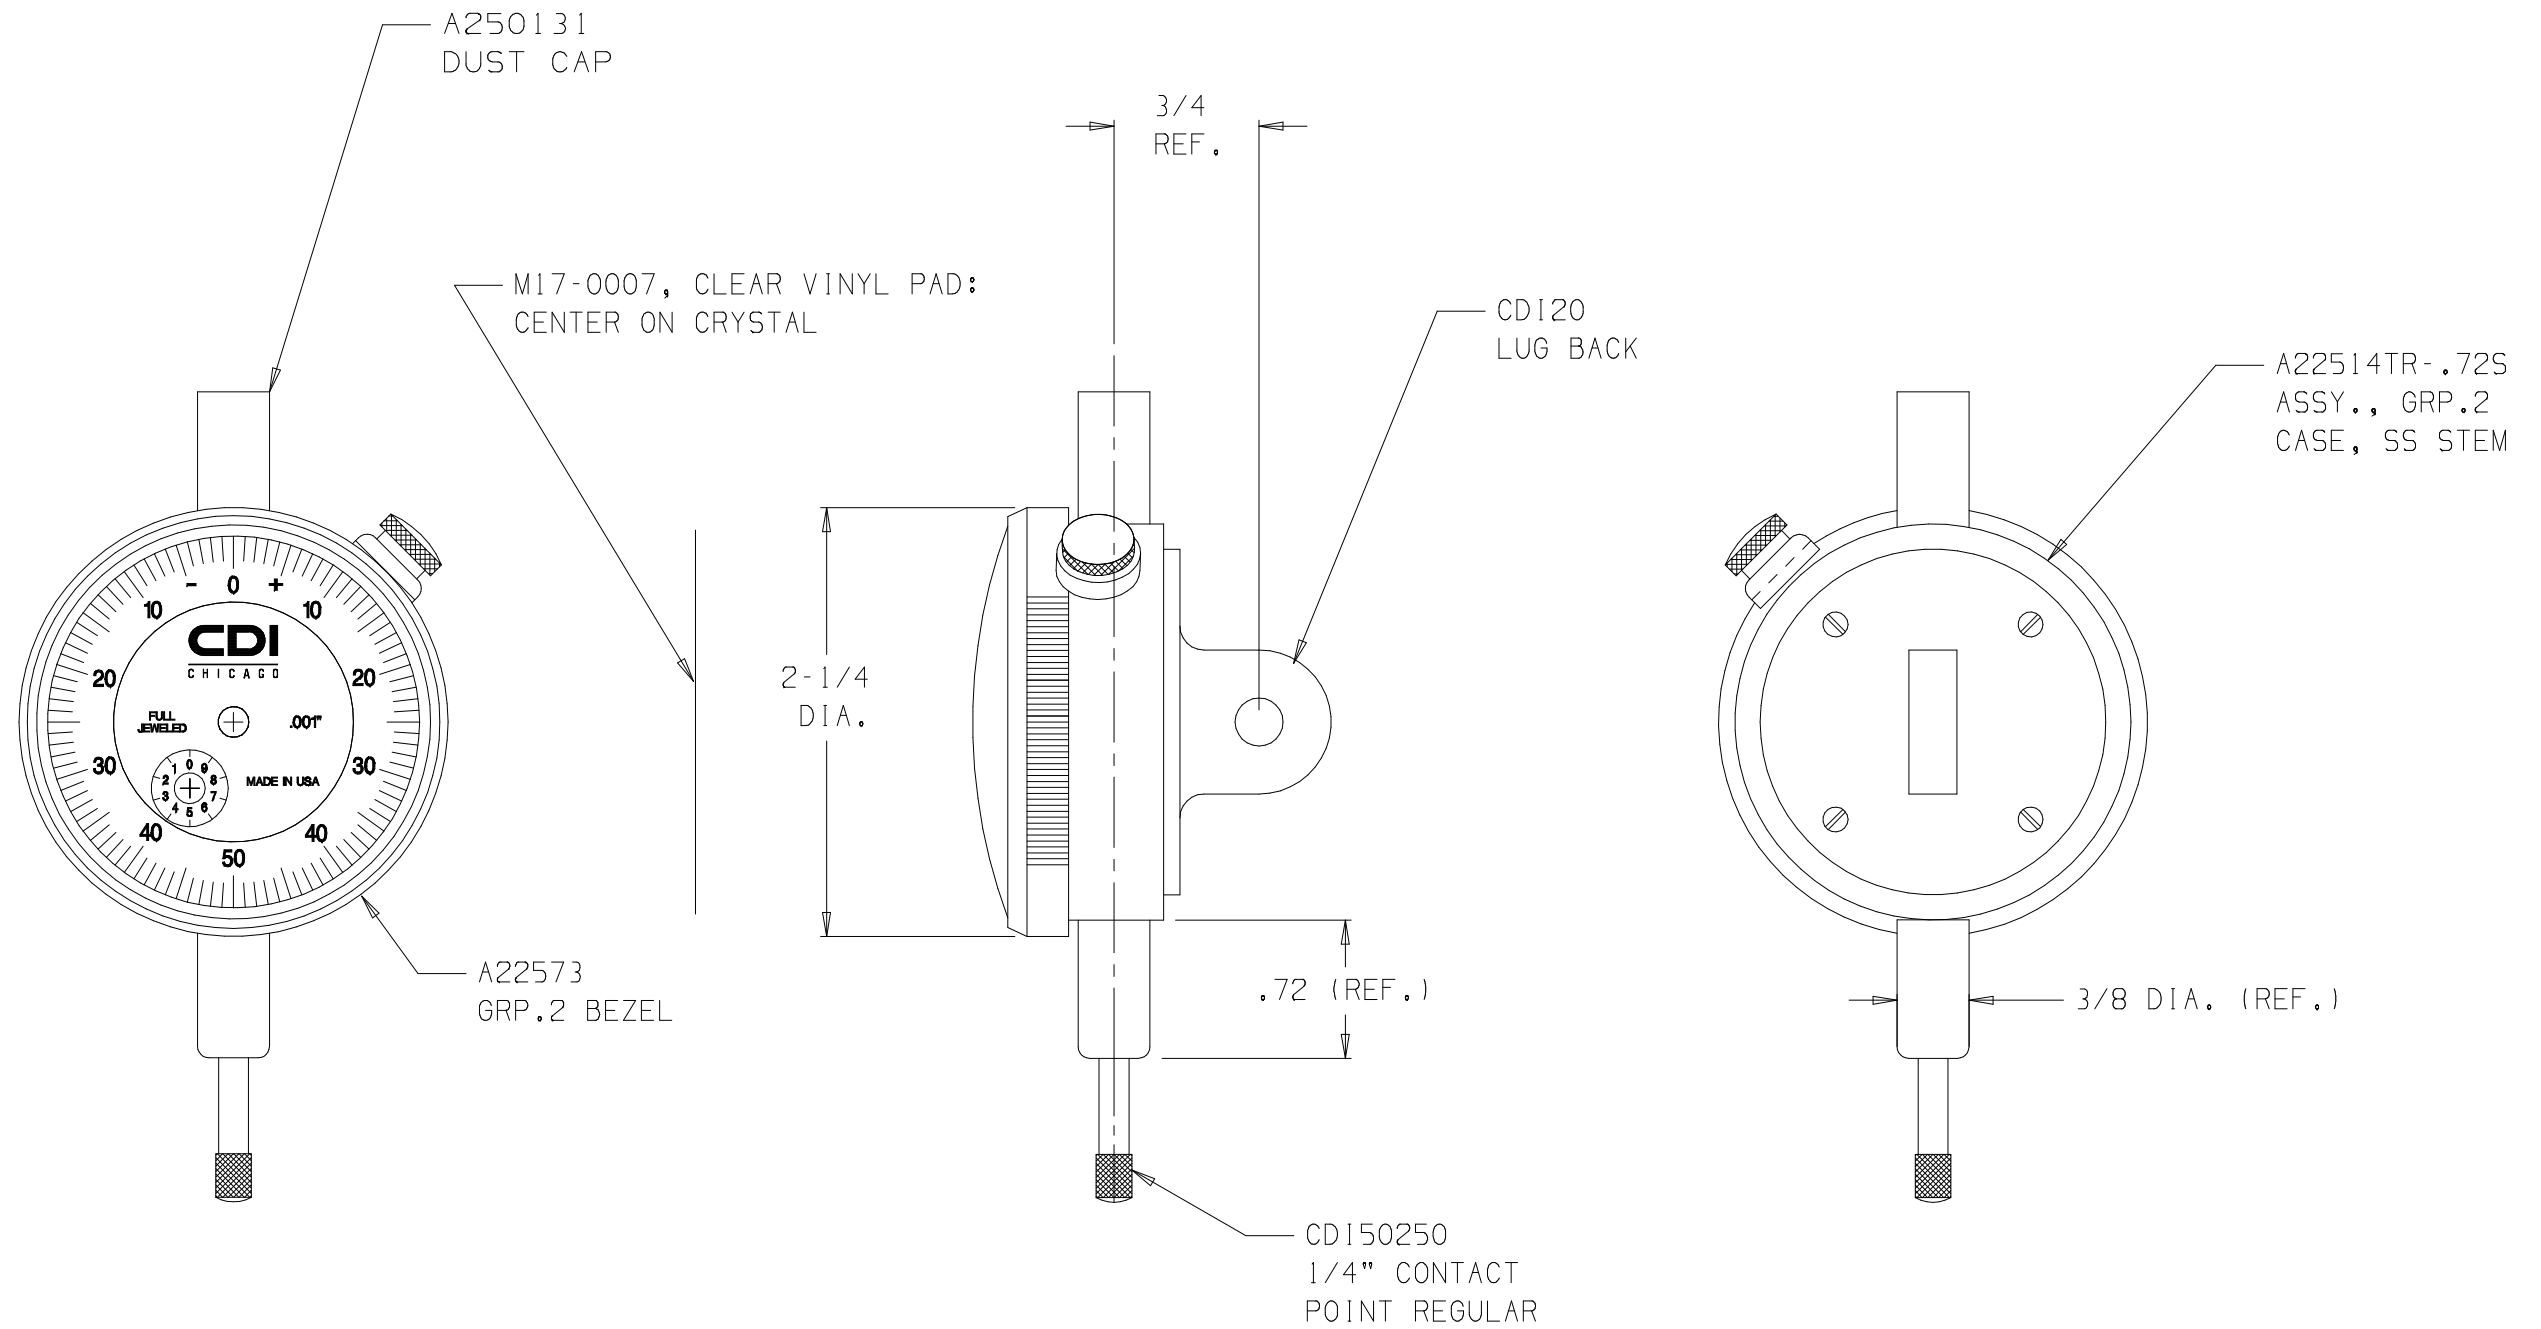

NOTE:  
BLACK DIAL FACE WITH WHITE TEXT

25004BJ-HC