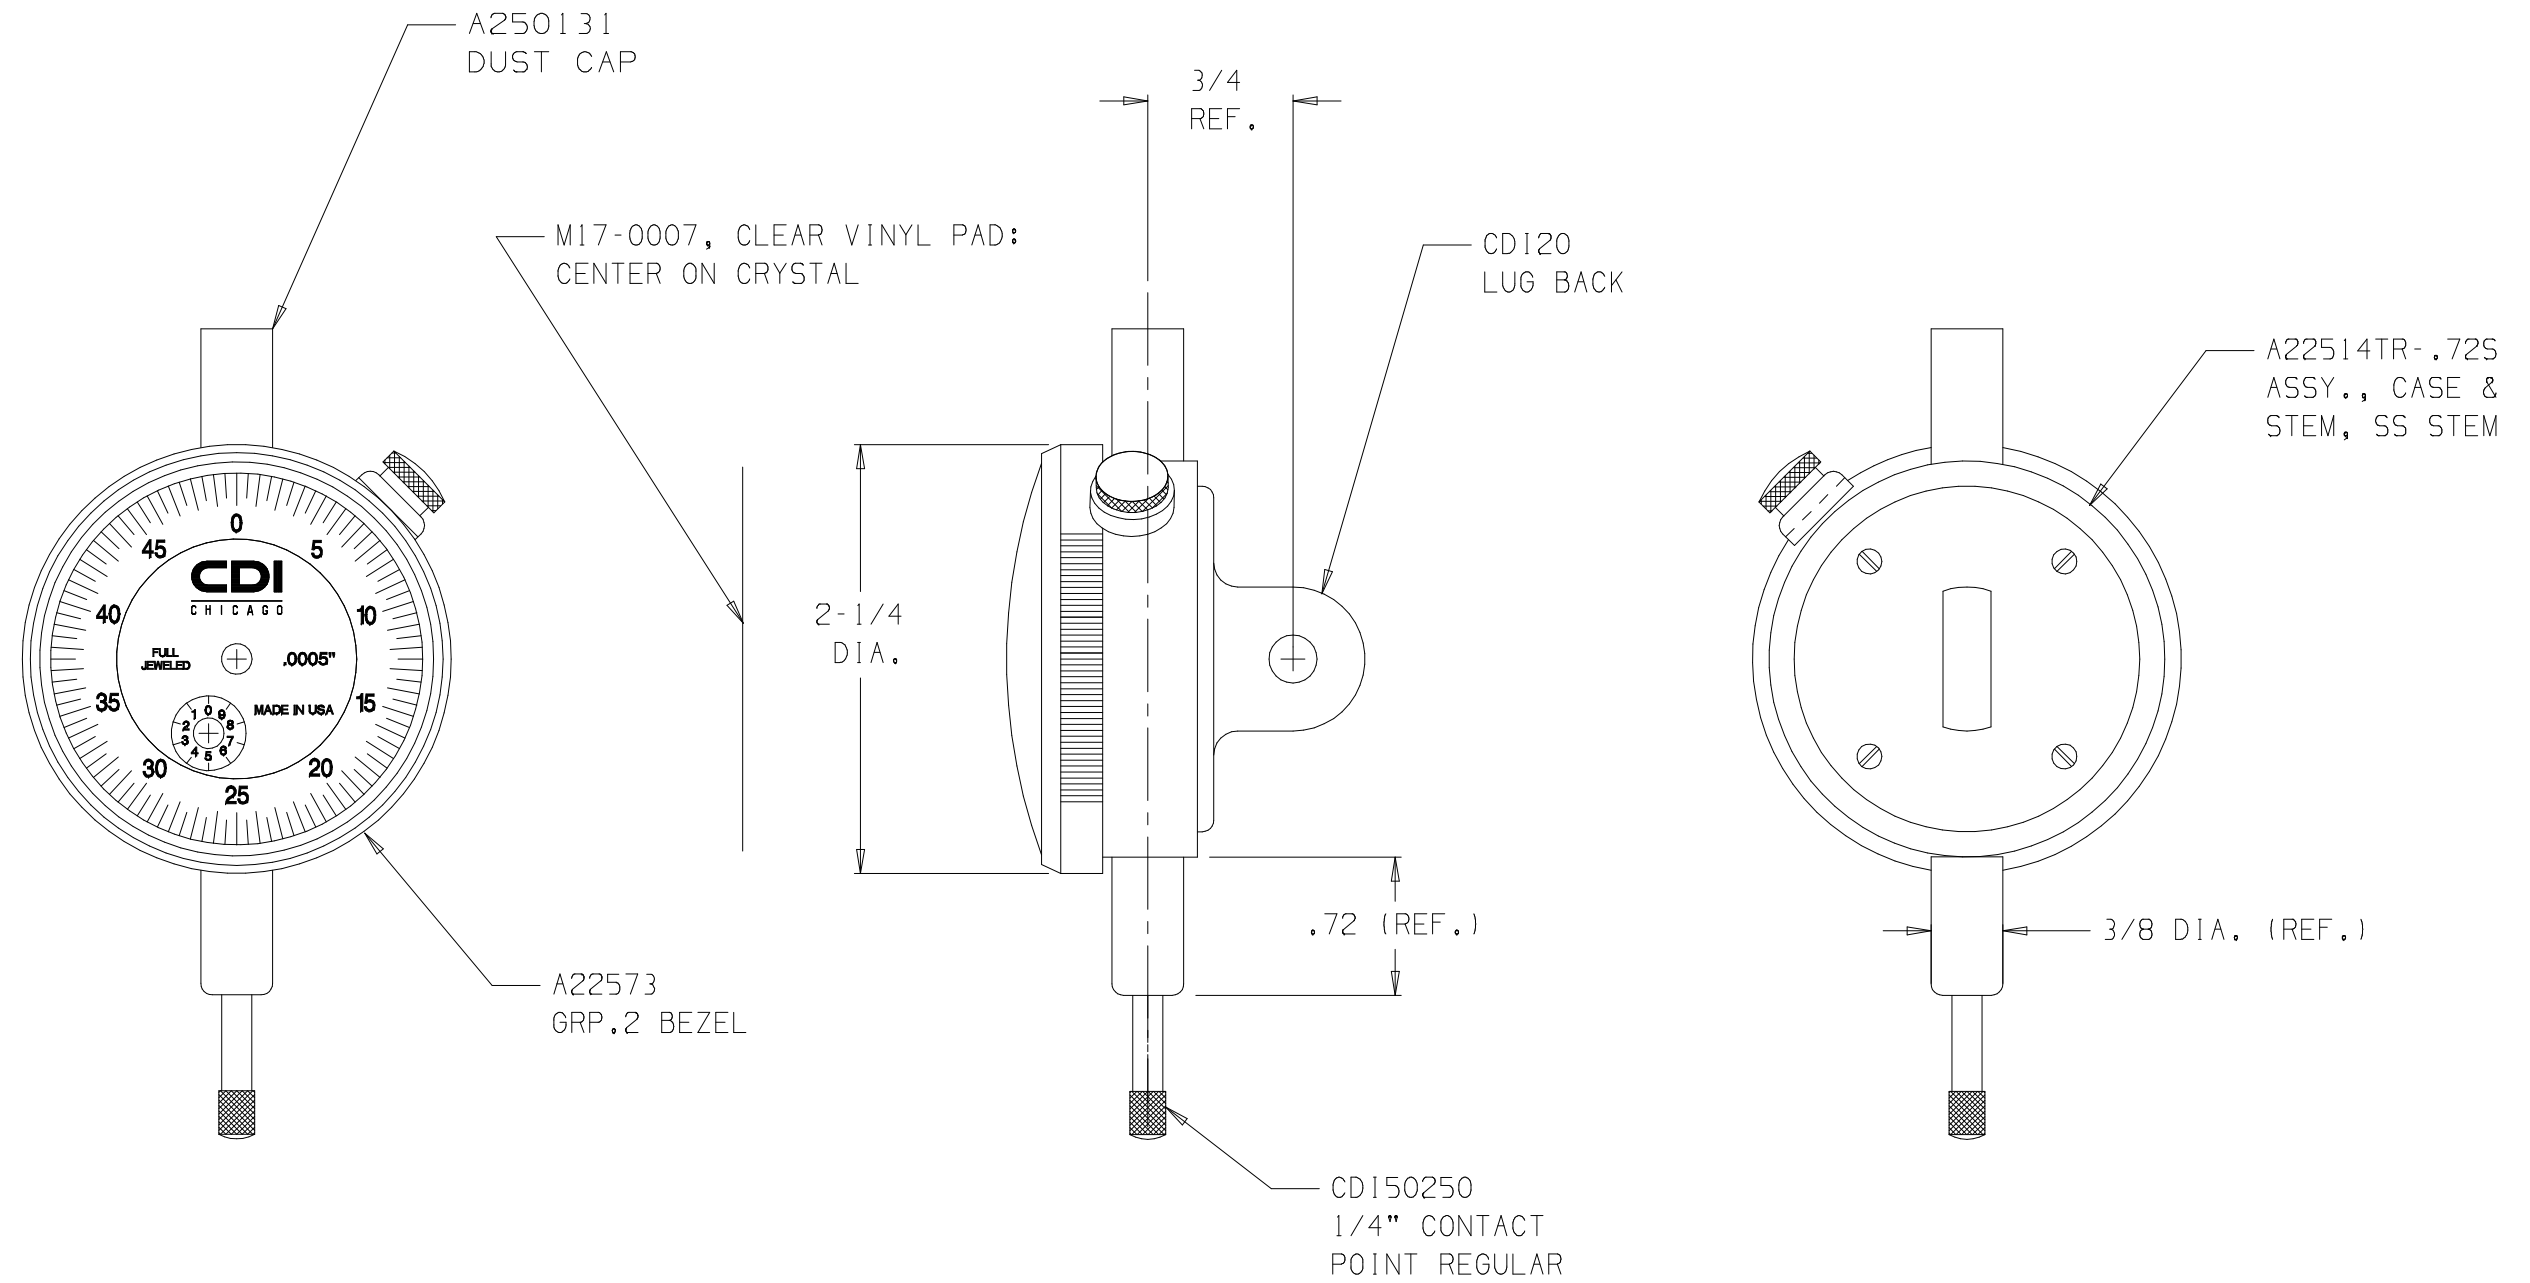

NOTE:
WHITE DIAL FACE WITH BLACK TEXT

25003CJ