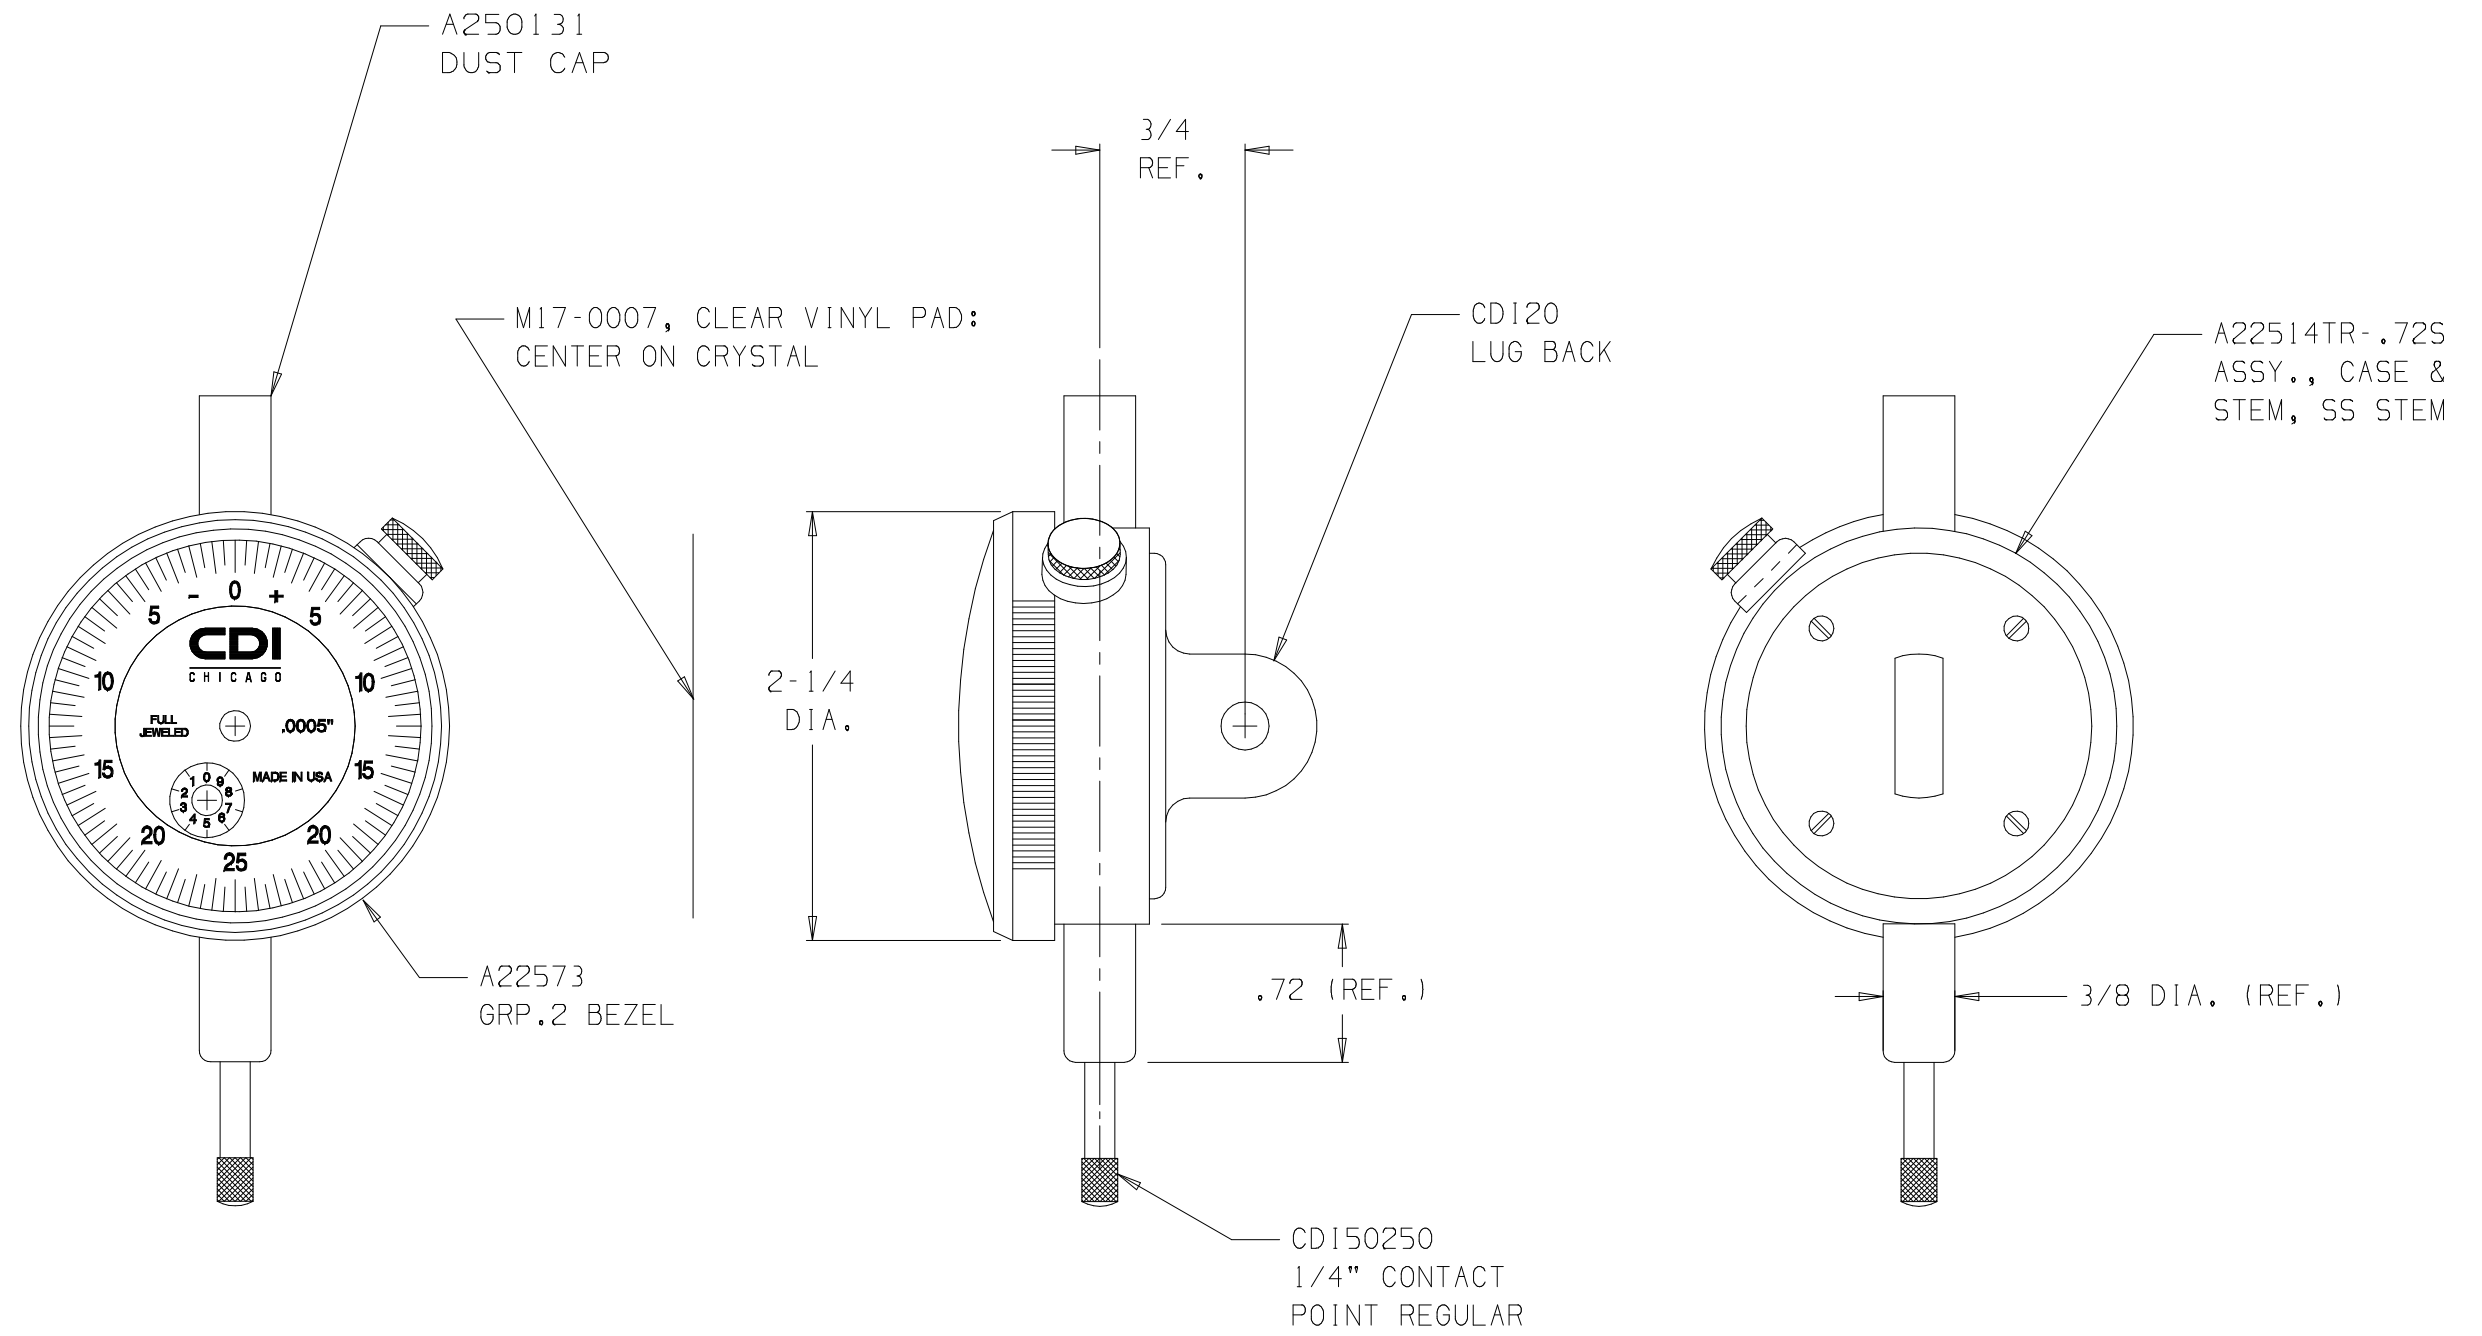

NOTE:  
WHITE DIAL FACE WITH BLACK TEXT

25003BJ