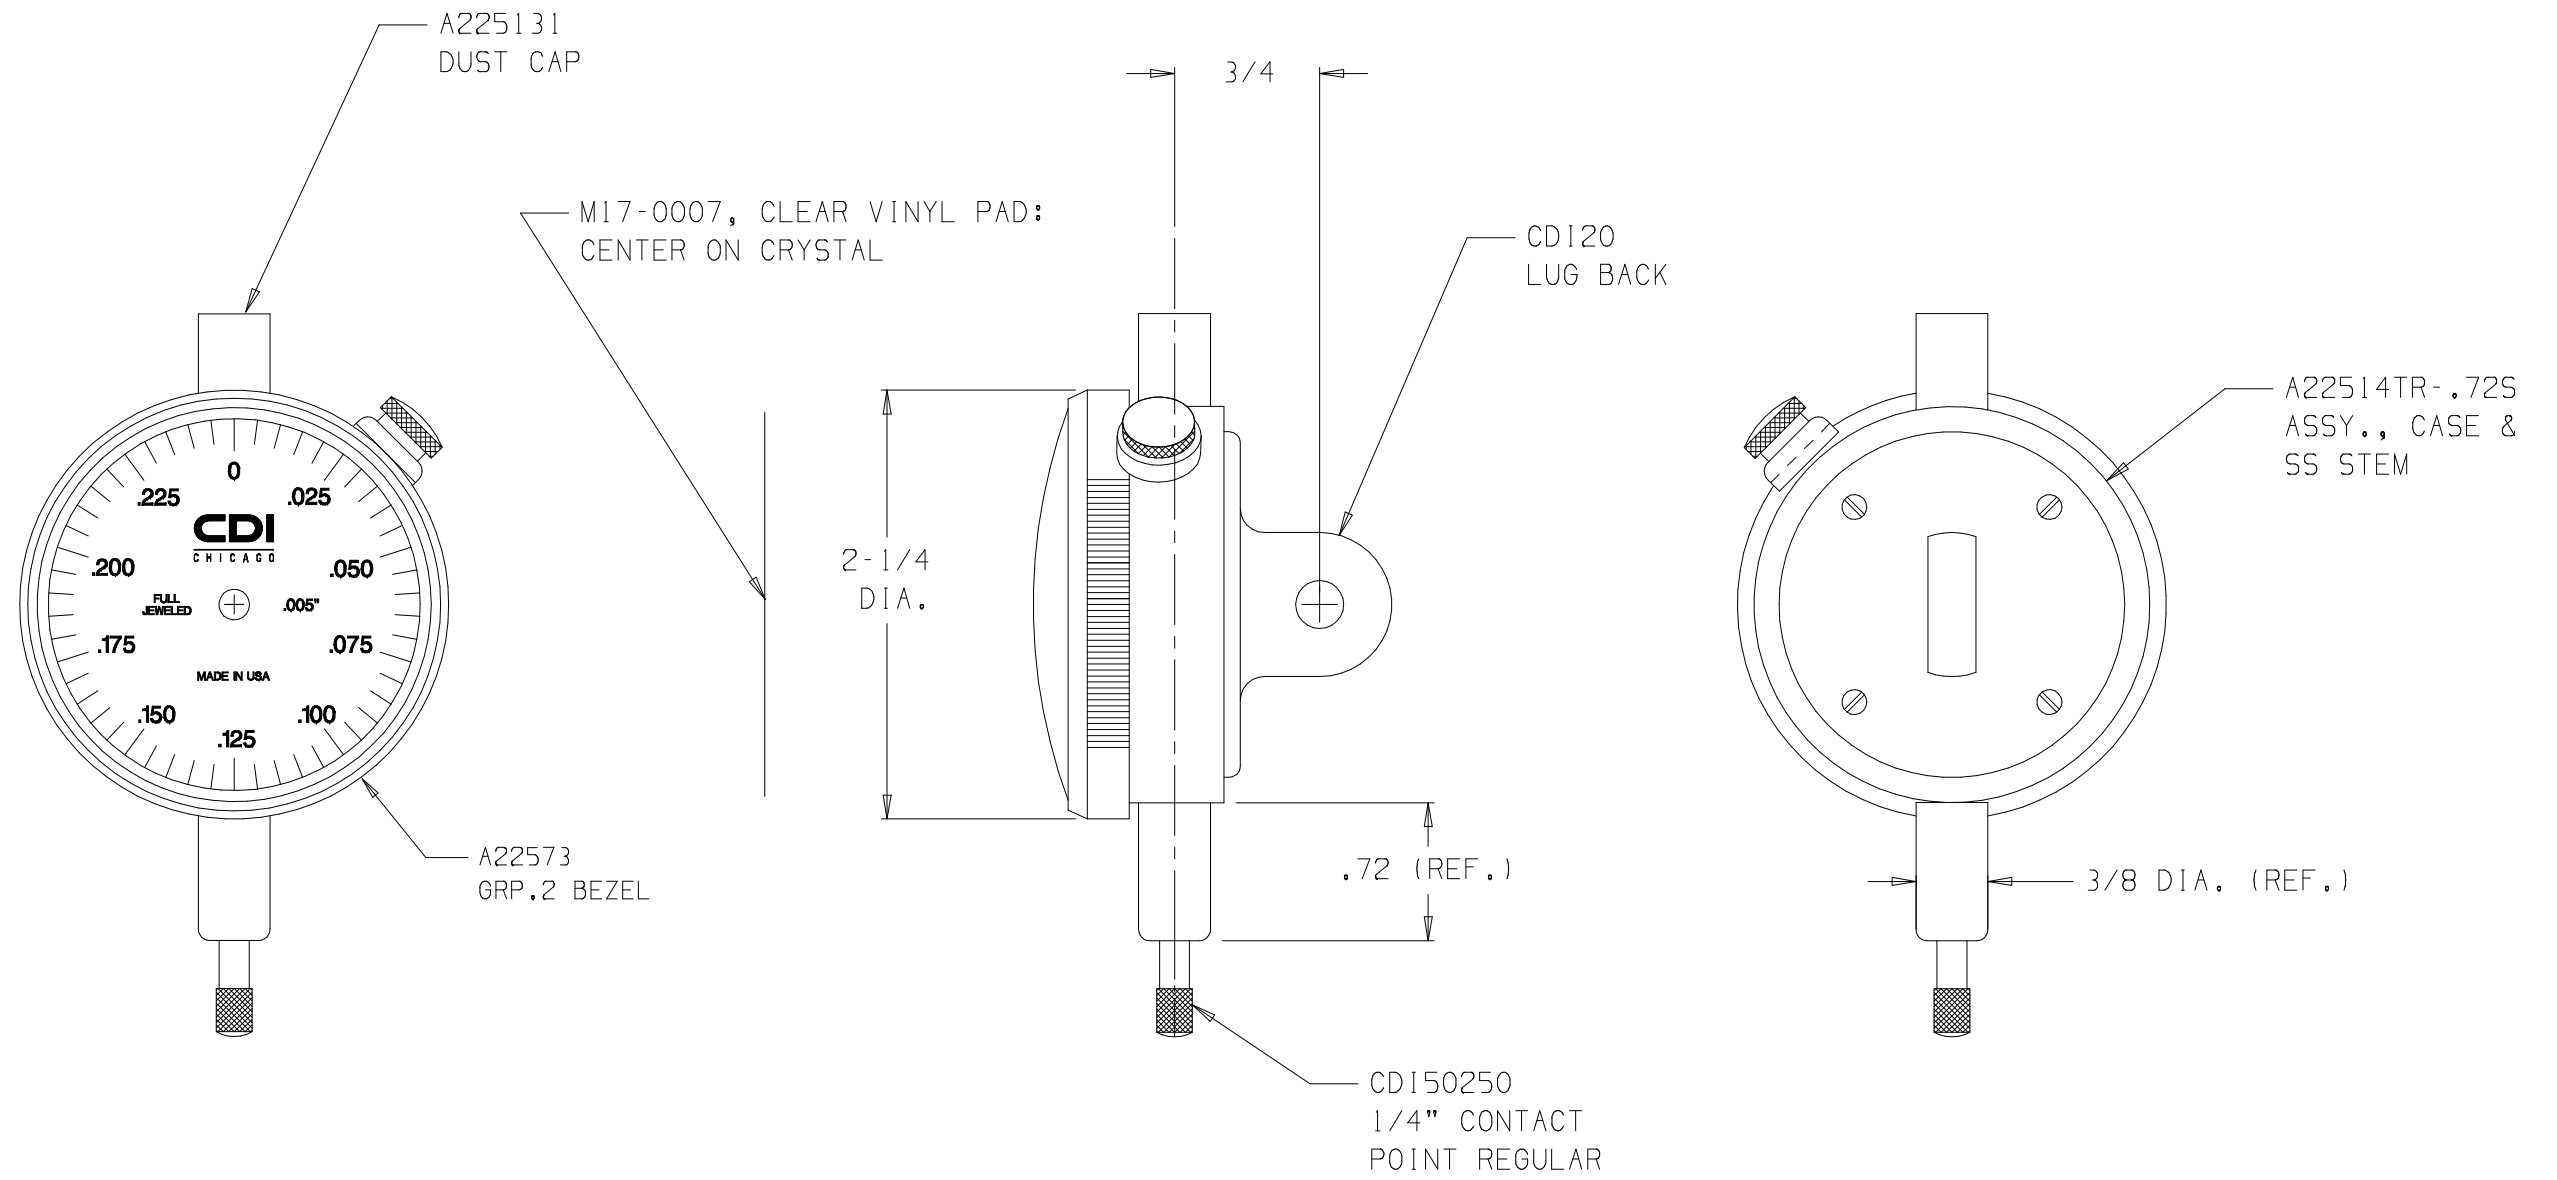

NOTE:
WHITE DIAL FACE WITH BLACK TEXT

22506CJ