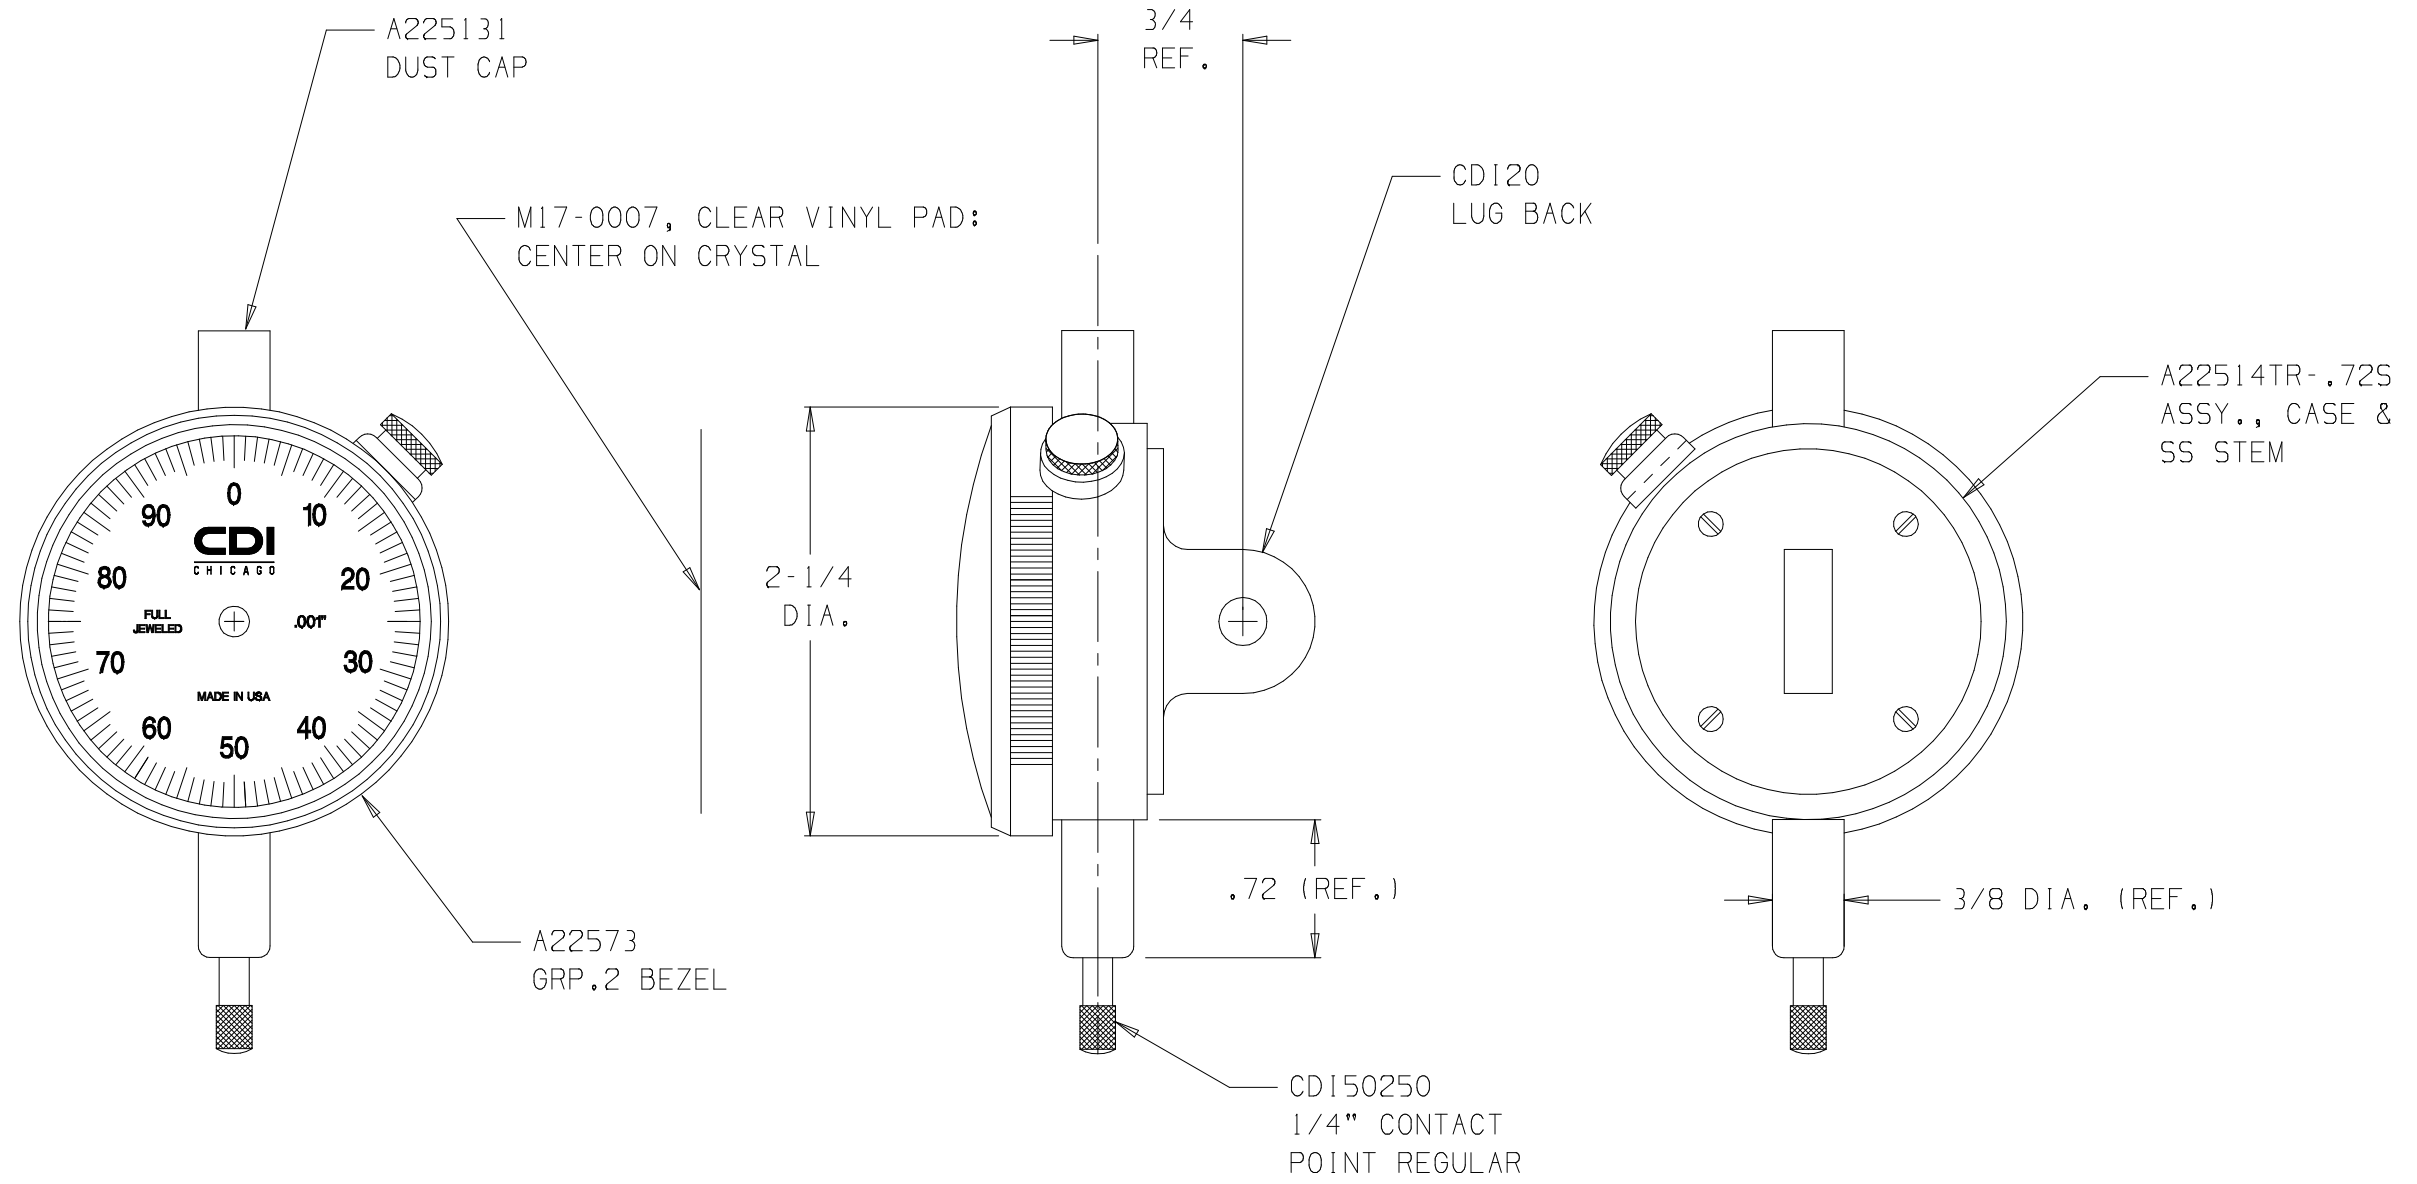

NOTE:  
WHITE DIAL FACE WITH BLACK TEXT

22504CJ