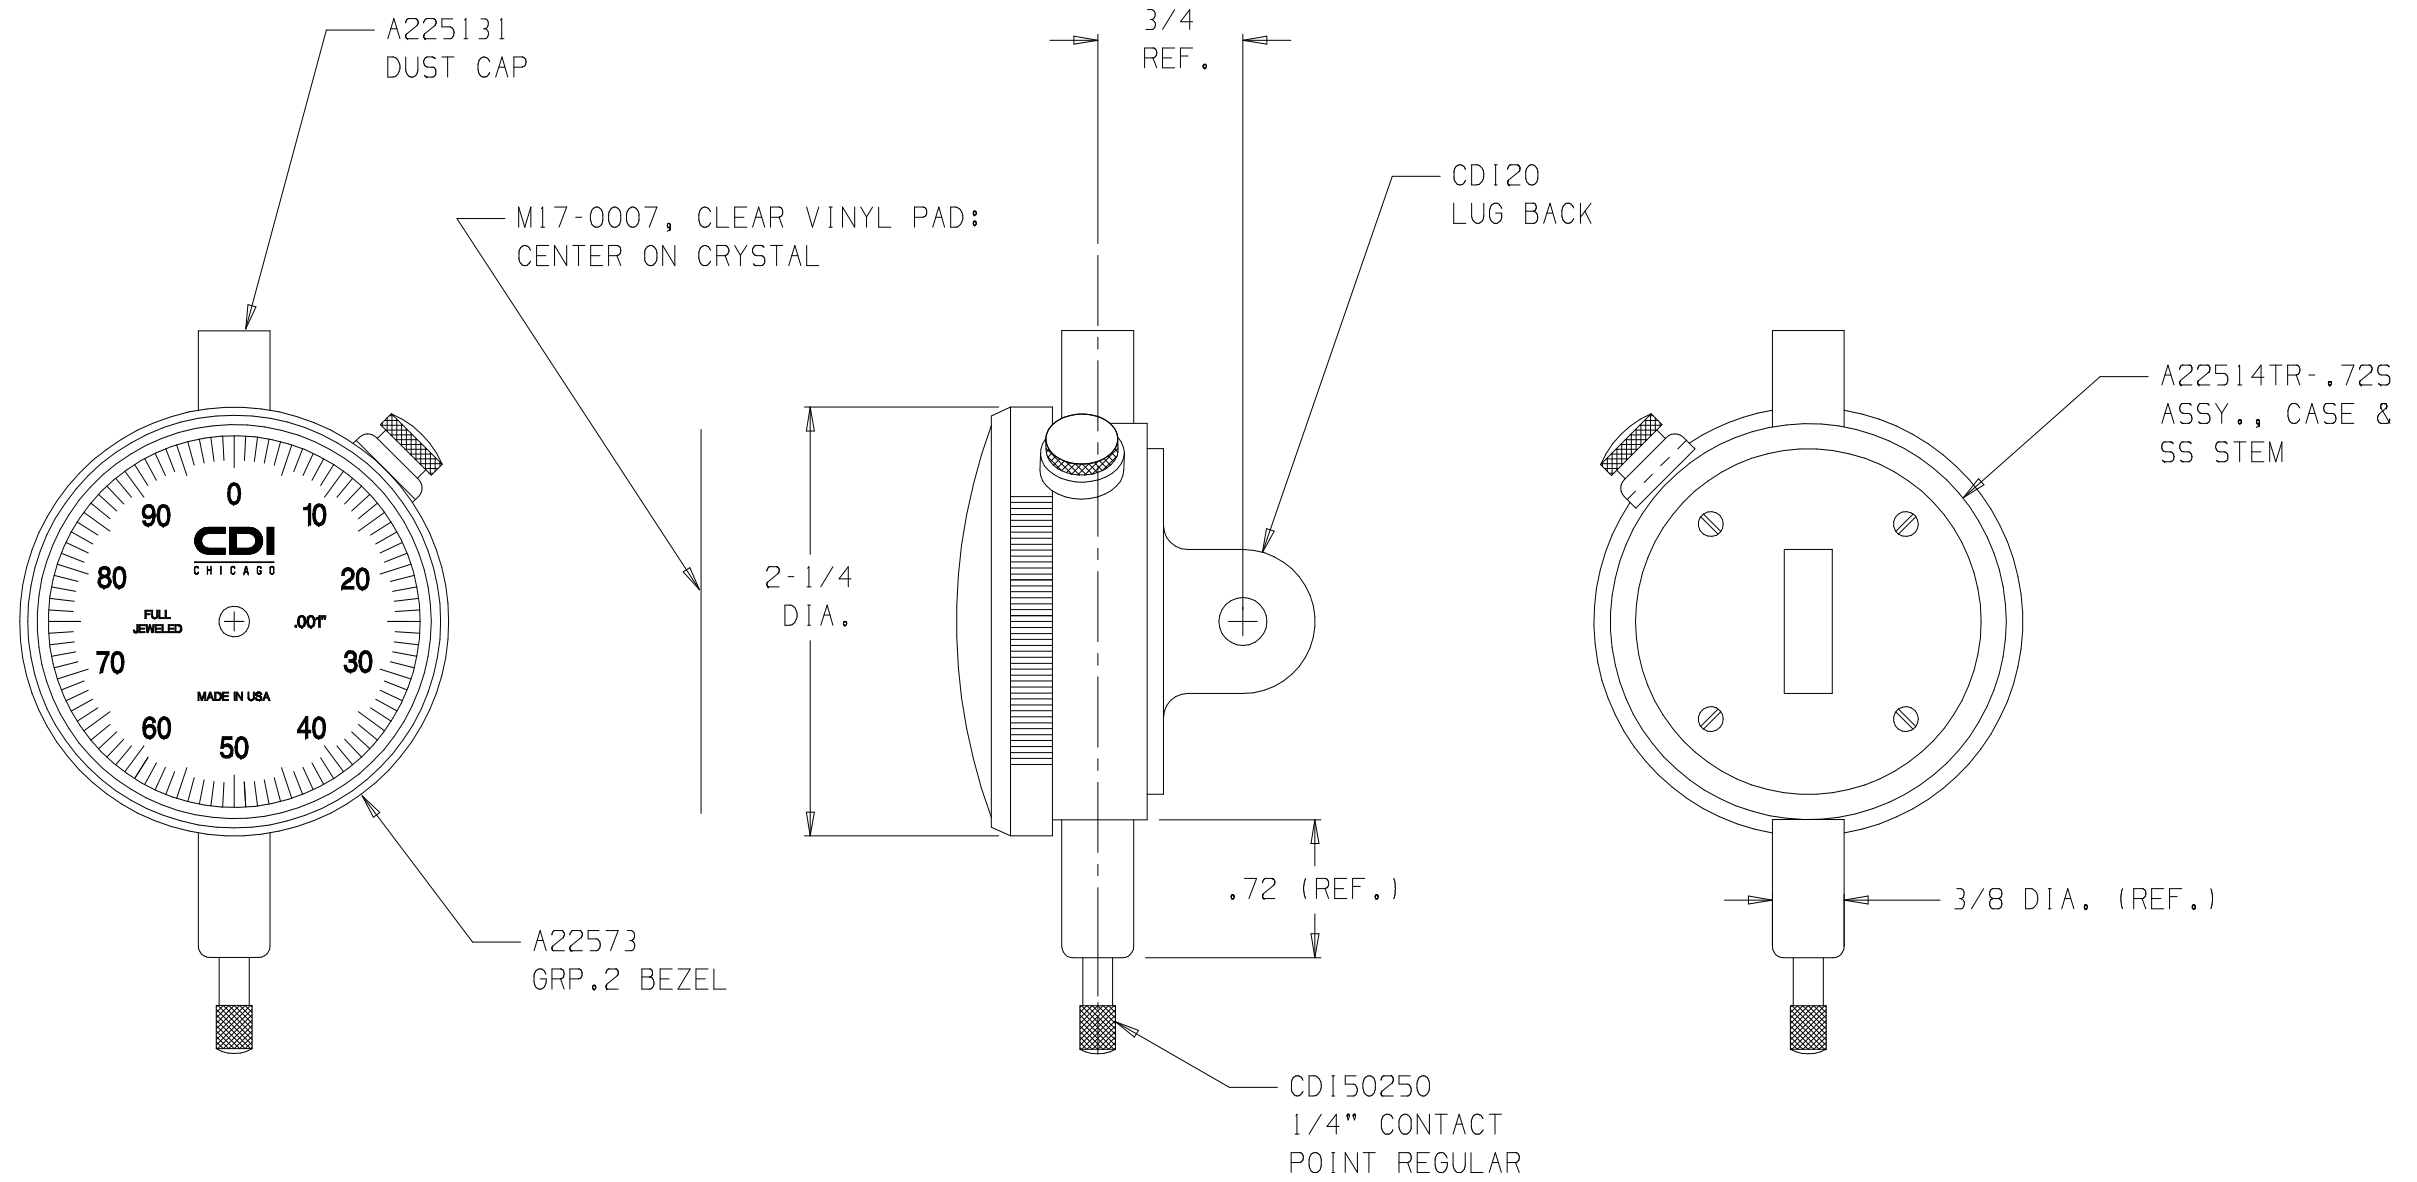

NOTE:
BLACK DIAL FACE WITH WHITE TEXT

22504CJ-HC