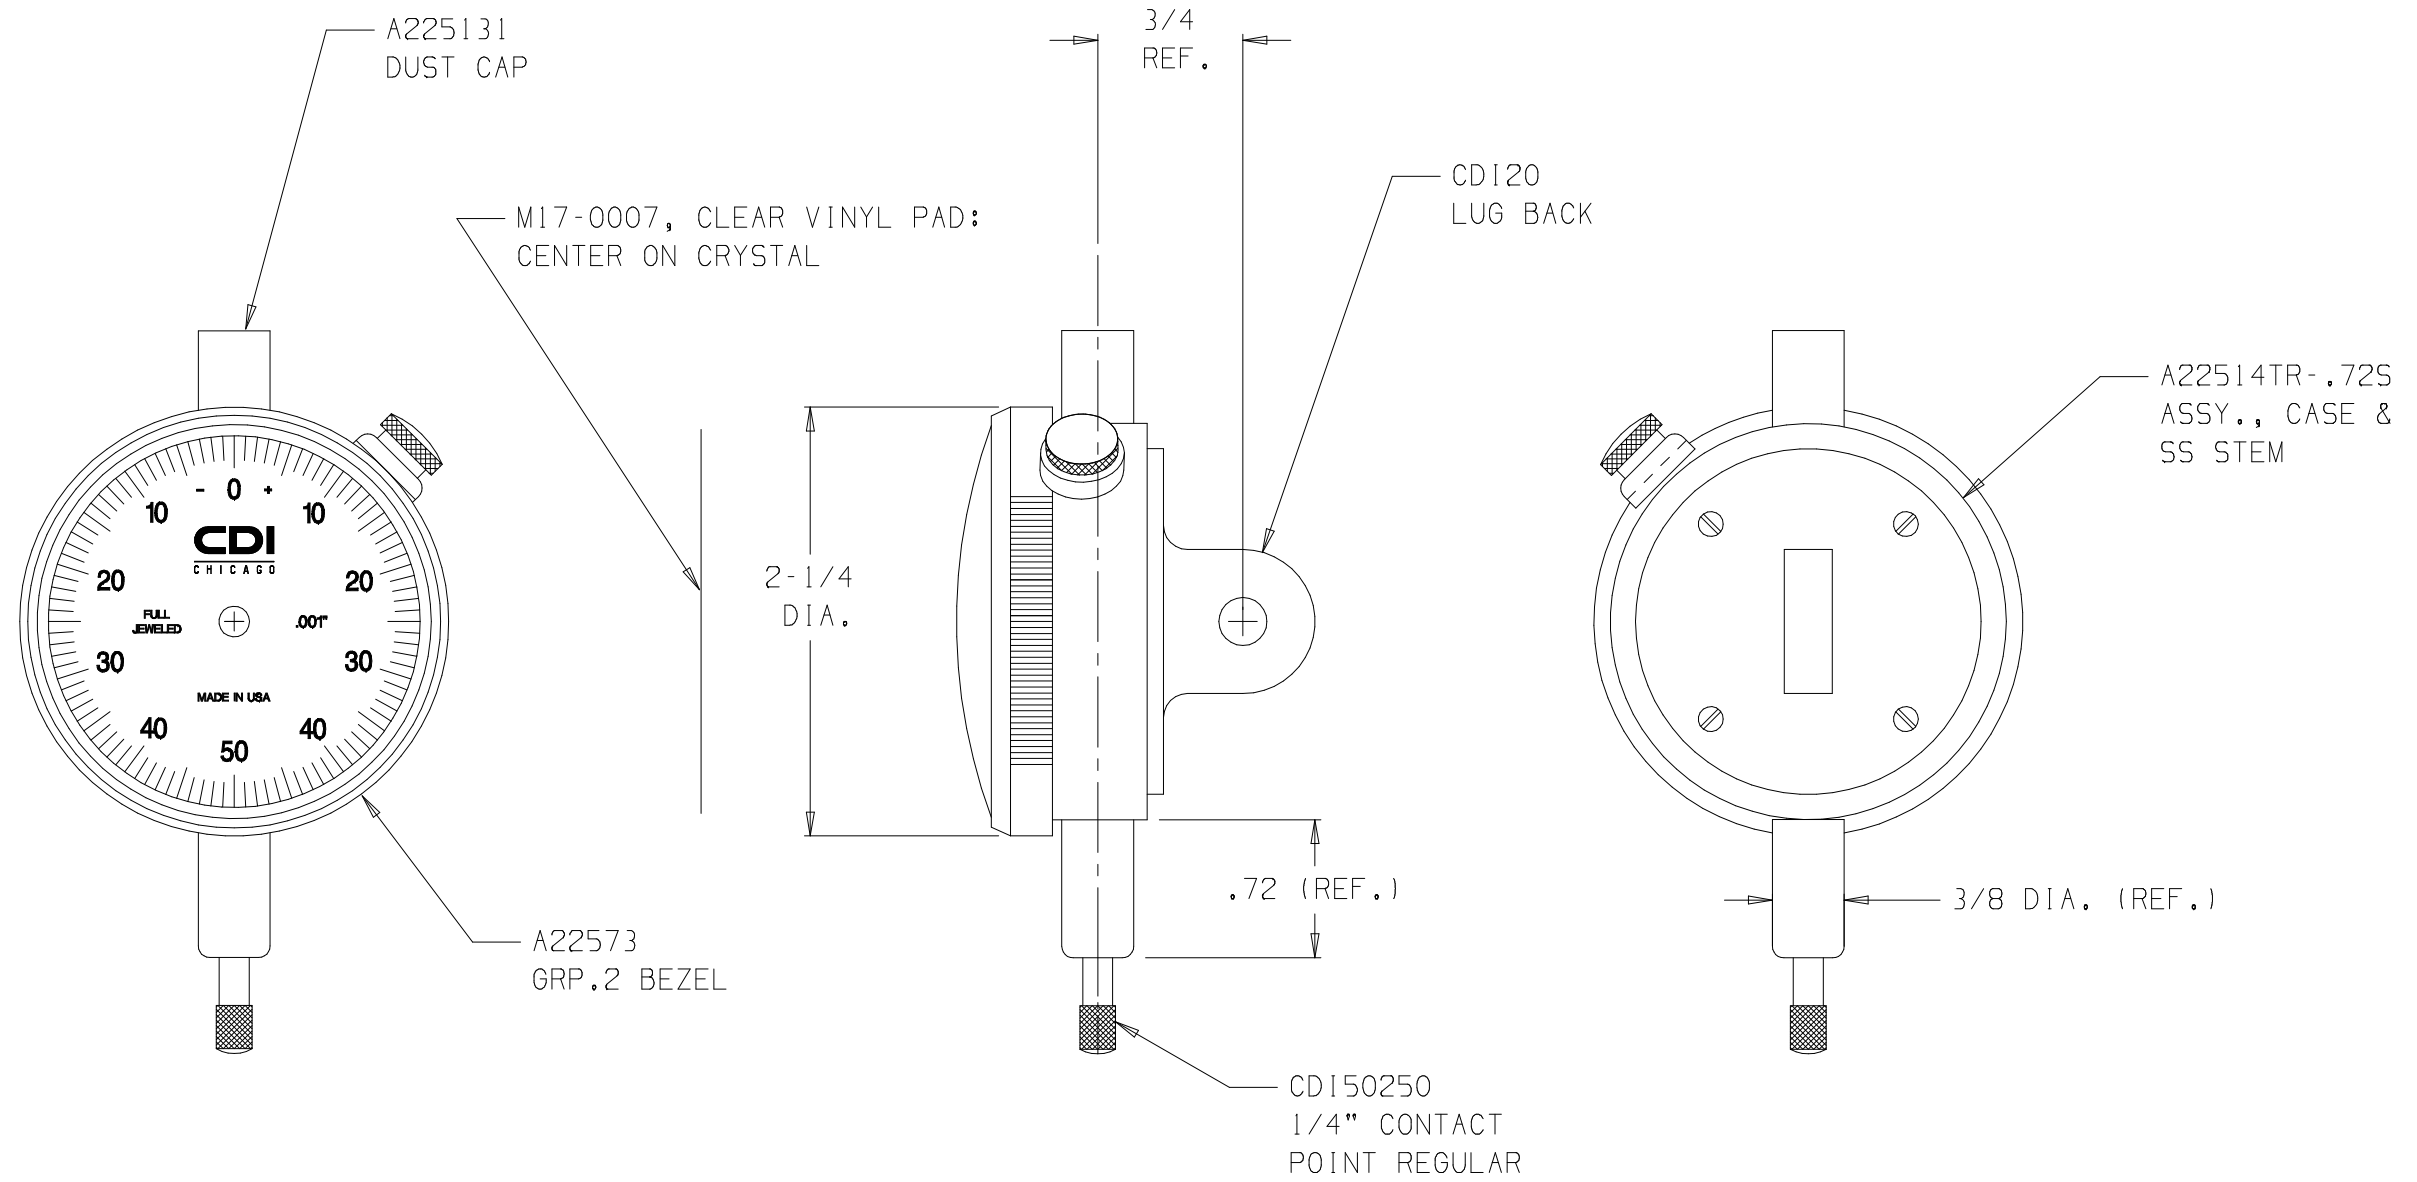

NOTE:  
WHITE DIAL FACE WITH BLACK TEXT

22504BJ