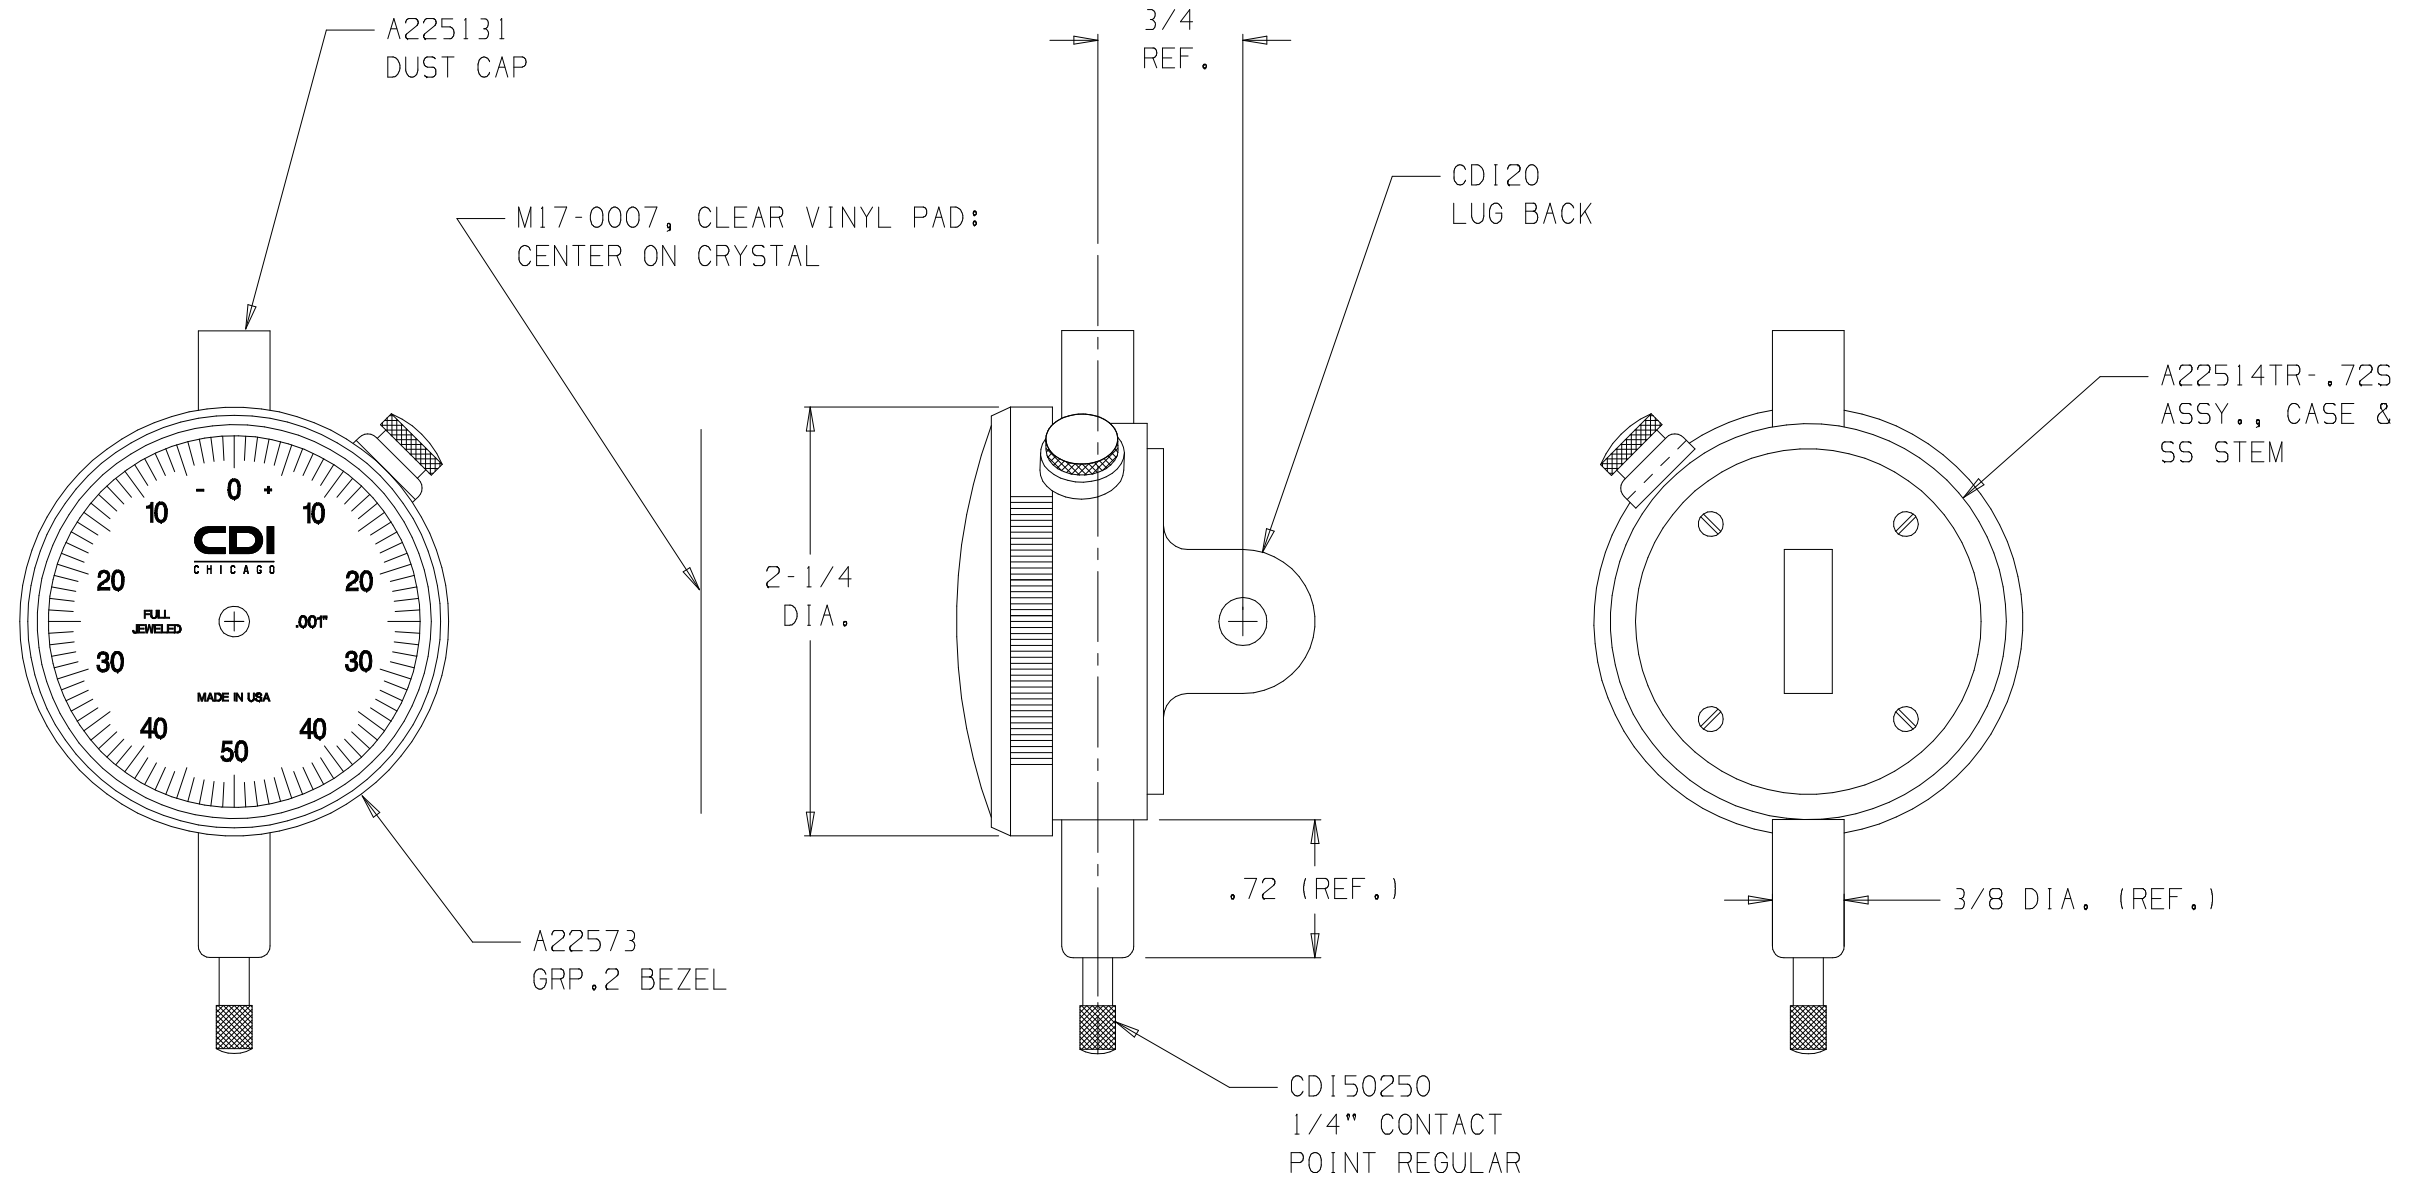

NOTE:
BLACK DIAL FACE WITH WHITE TEXT

22504BJ-HC