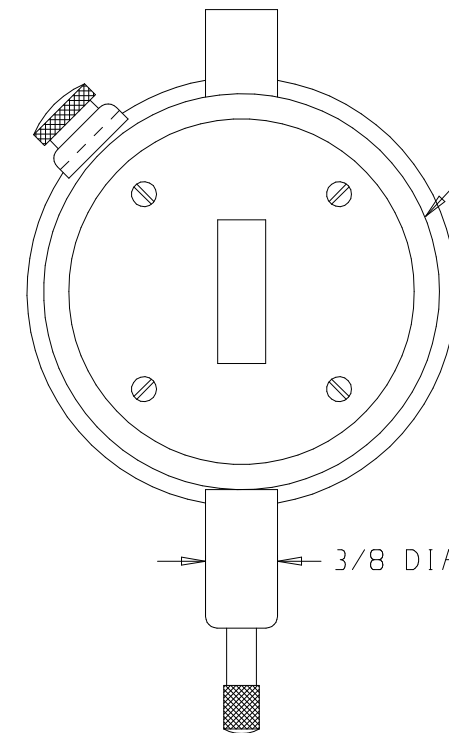

NOTE:  
WHITE DIAL FACE WITH BLACK TEXT

A225131, 1/4"  
DUST CAP

M17-0007, CLEAR VINYL PAD:  
CENTER ON CRYSTAL

A22573  
GRP.2 BEZEL

2-1/4  
DIA.

3/4

CDI20  
LUG BACK

A22514TR-.72S  
GRP.2 REG. CASE  
W/STEEL STEM

3/8 DIA. (REF.)

.72 (REF.)

CDI50250  
1/4" CONTACT  
POINT REGULAR

22504BCJ