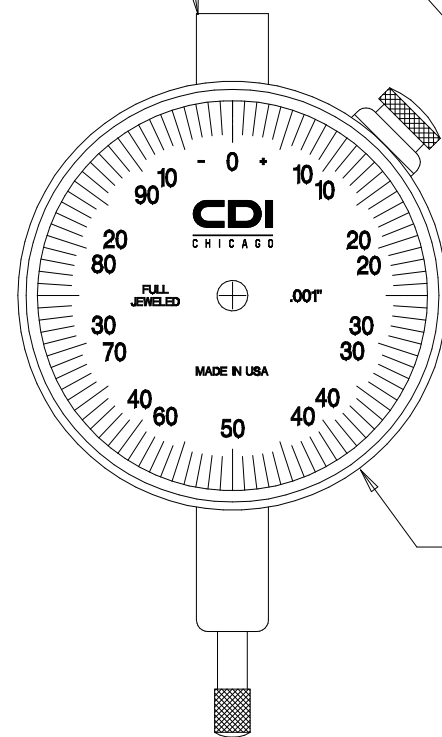

NOTE:  
WHITE DIAL FACE WITH BLACK TEXT

A225131, 1/4"  
DUST CAP

M17-0007, CLEAR VINYL PAD:  
CENTER ON CRYSTAL

A22573  
GRP.2 BEZEL

2-1/4  
DIA.

3/4

CDI20  
LUG BACK

A22514TR-.72S  
GRP.2 REG. CASE  
W/STEEL STEM

3/8 DIA. (REF.)

.72 (REF.)

CDI50250  
1/4" CONTACT  
POINT REGULAR

22504BCJ