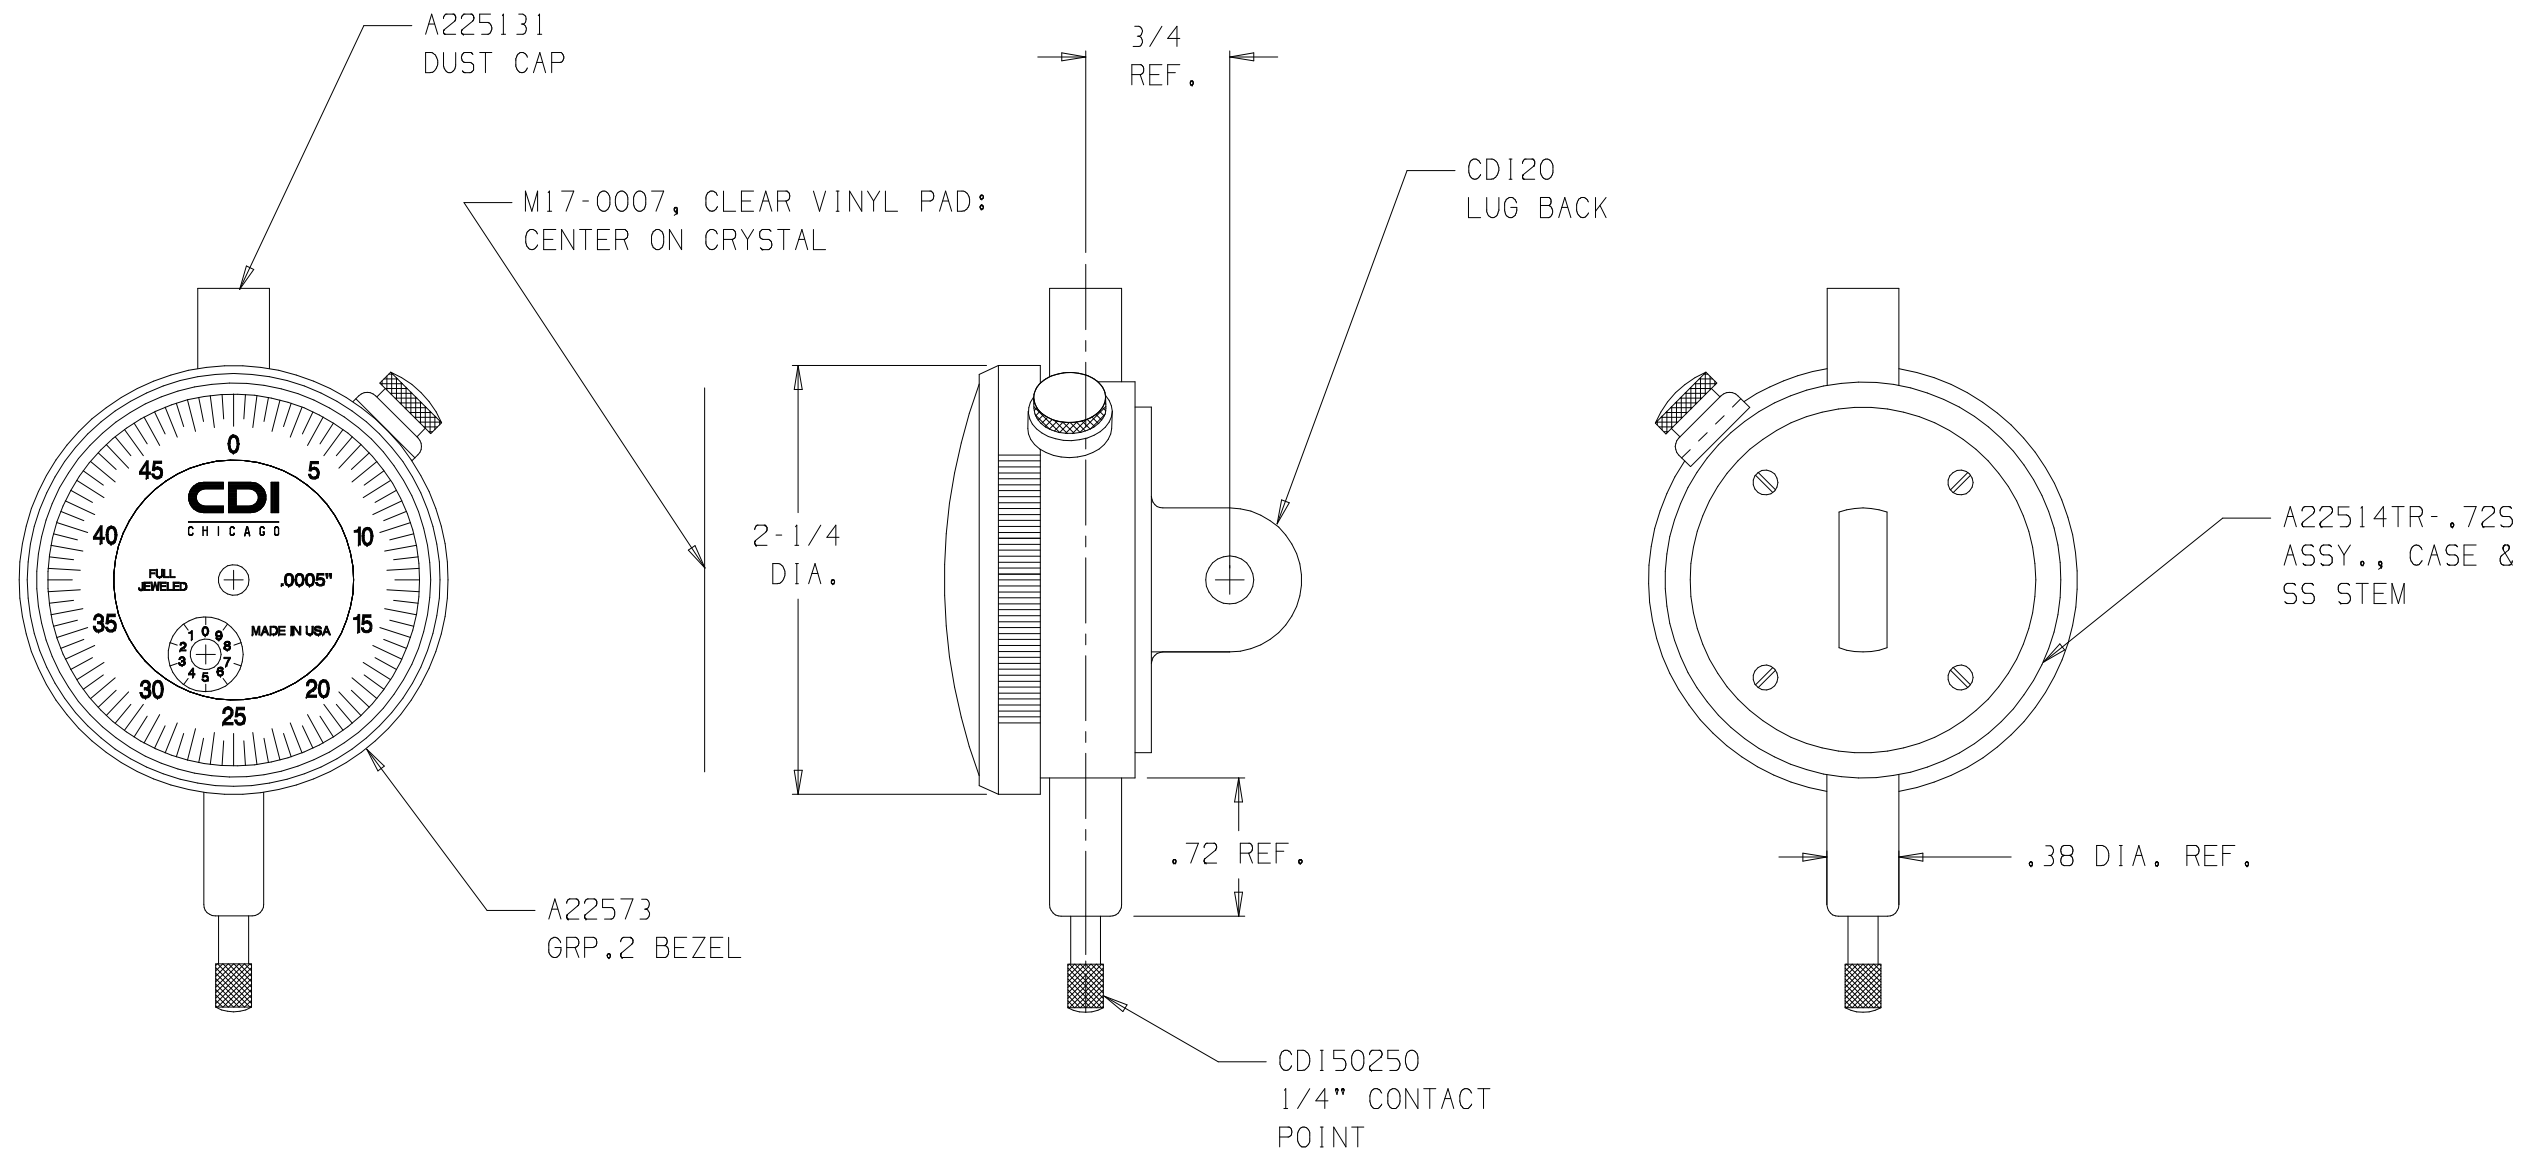

NOTE:
WHITE DIAL FACE WITH BLACK TEXT

22503CJ