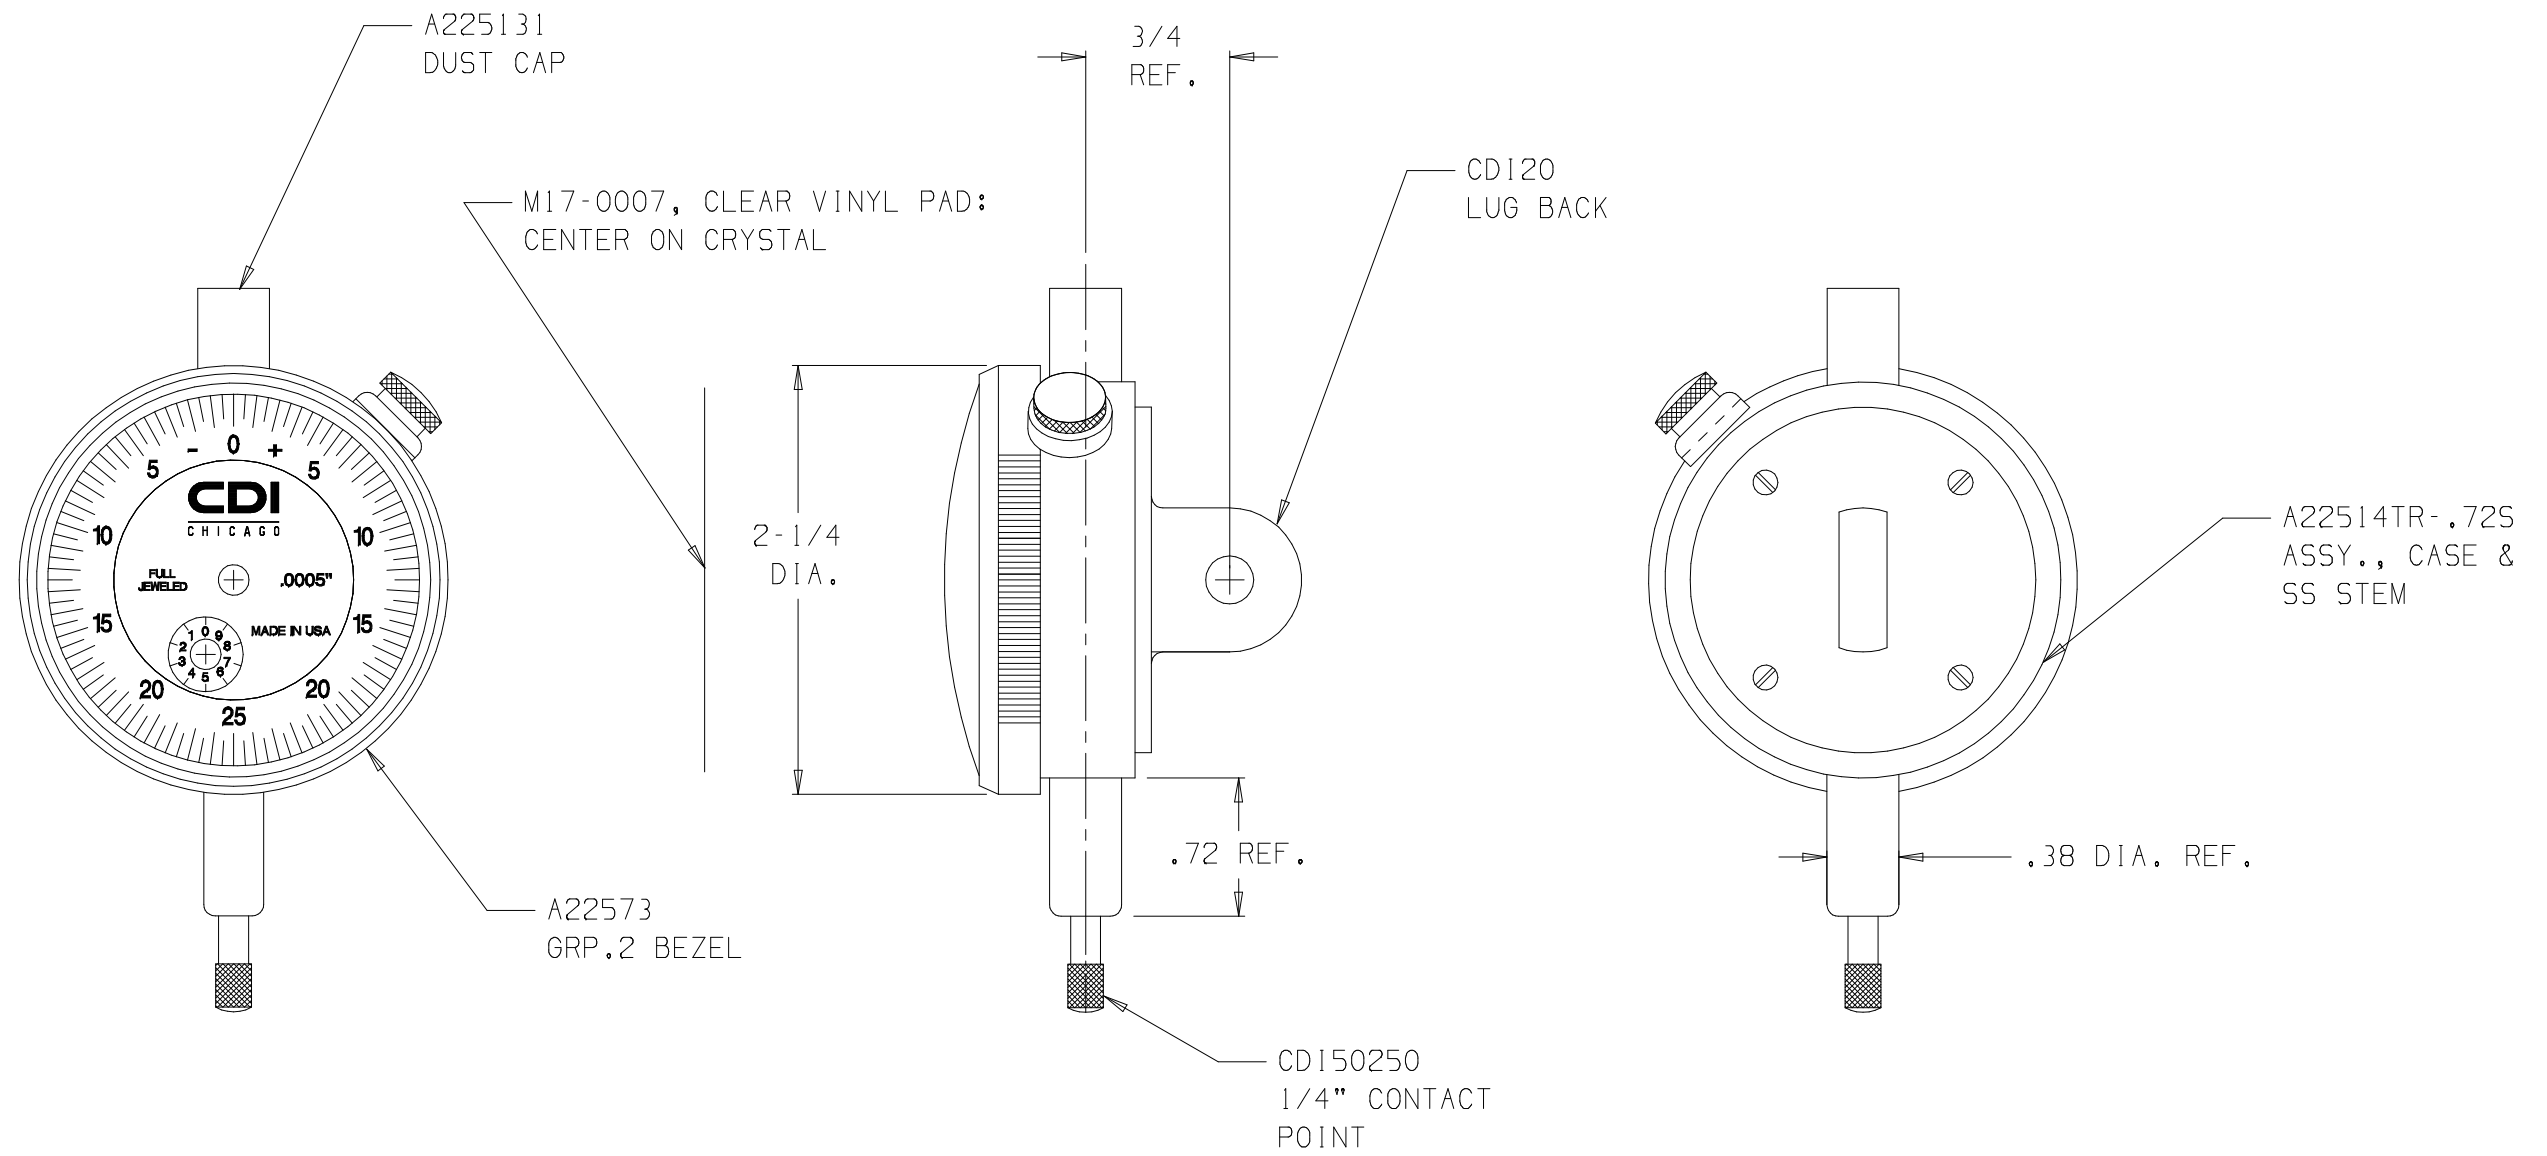

NOTE:
WHITE DIAL FACE WITH BLACK TEXT

22503BJ