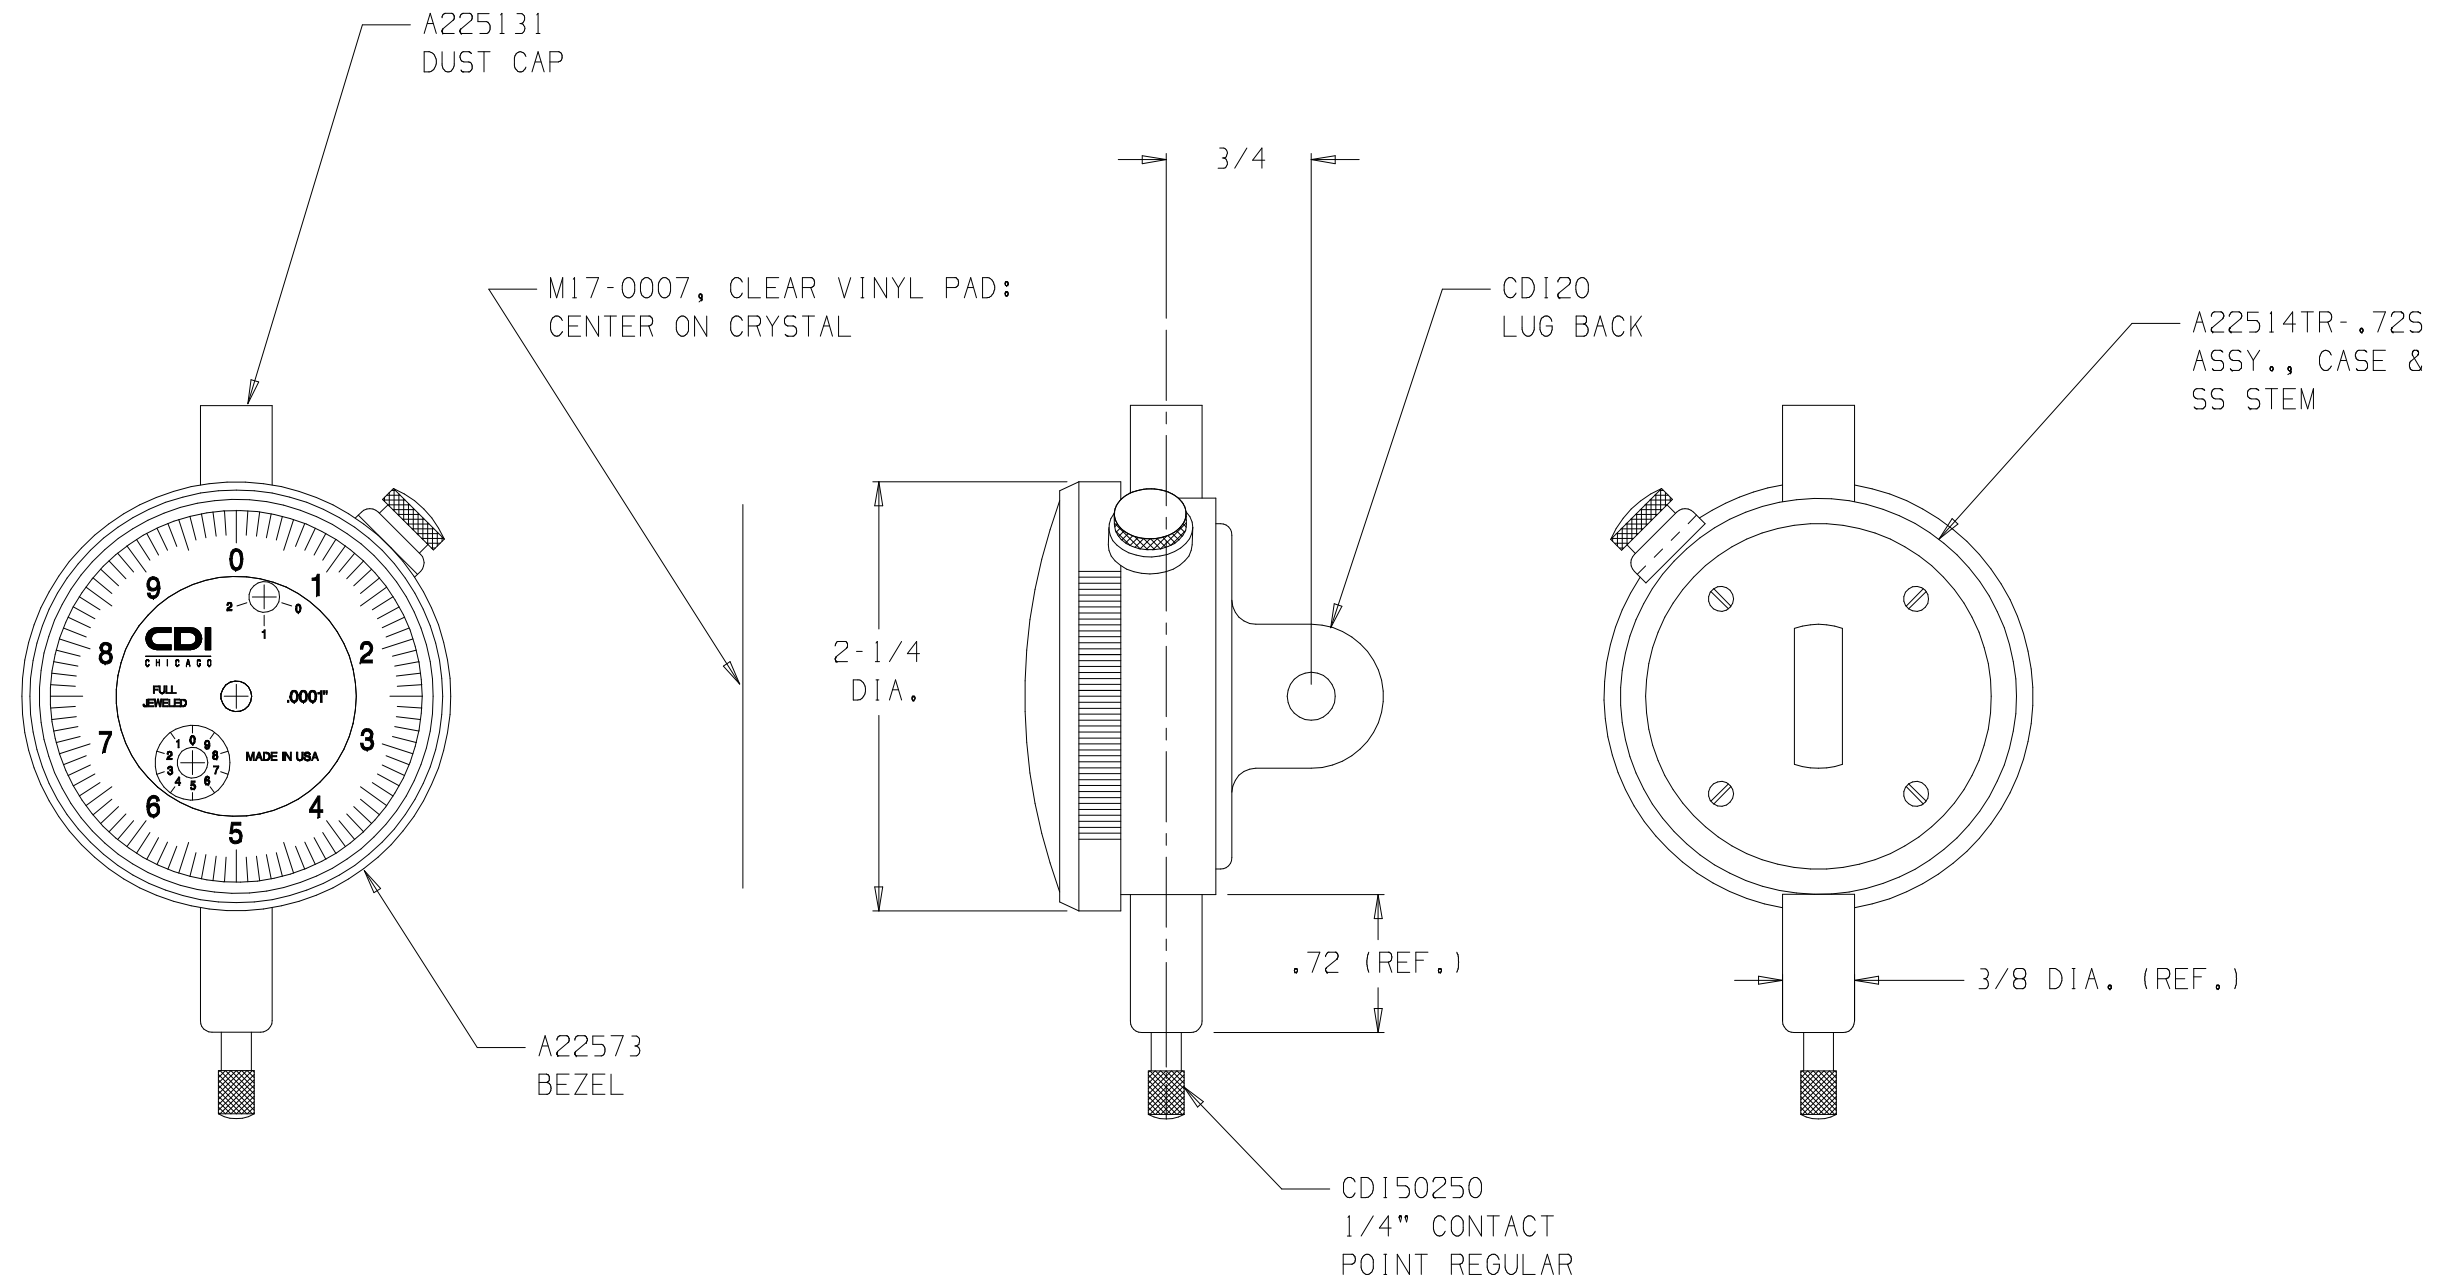

NOTE:
WHITE DIAL FACE WITH BLACK TEXT

22001CJ