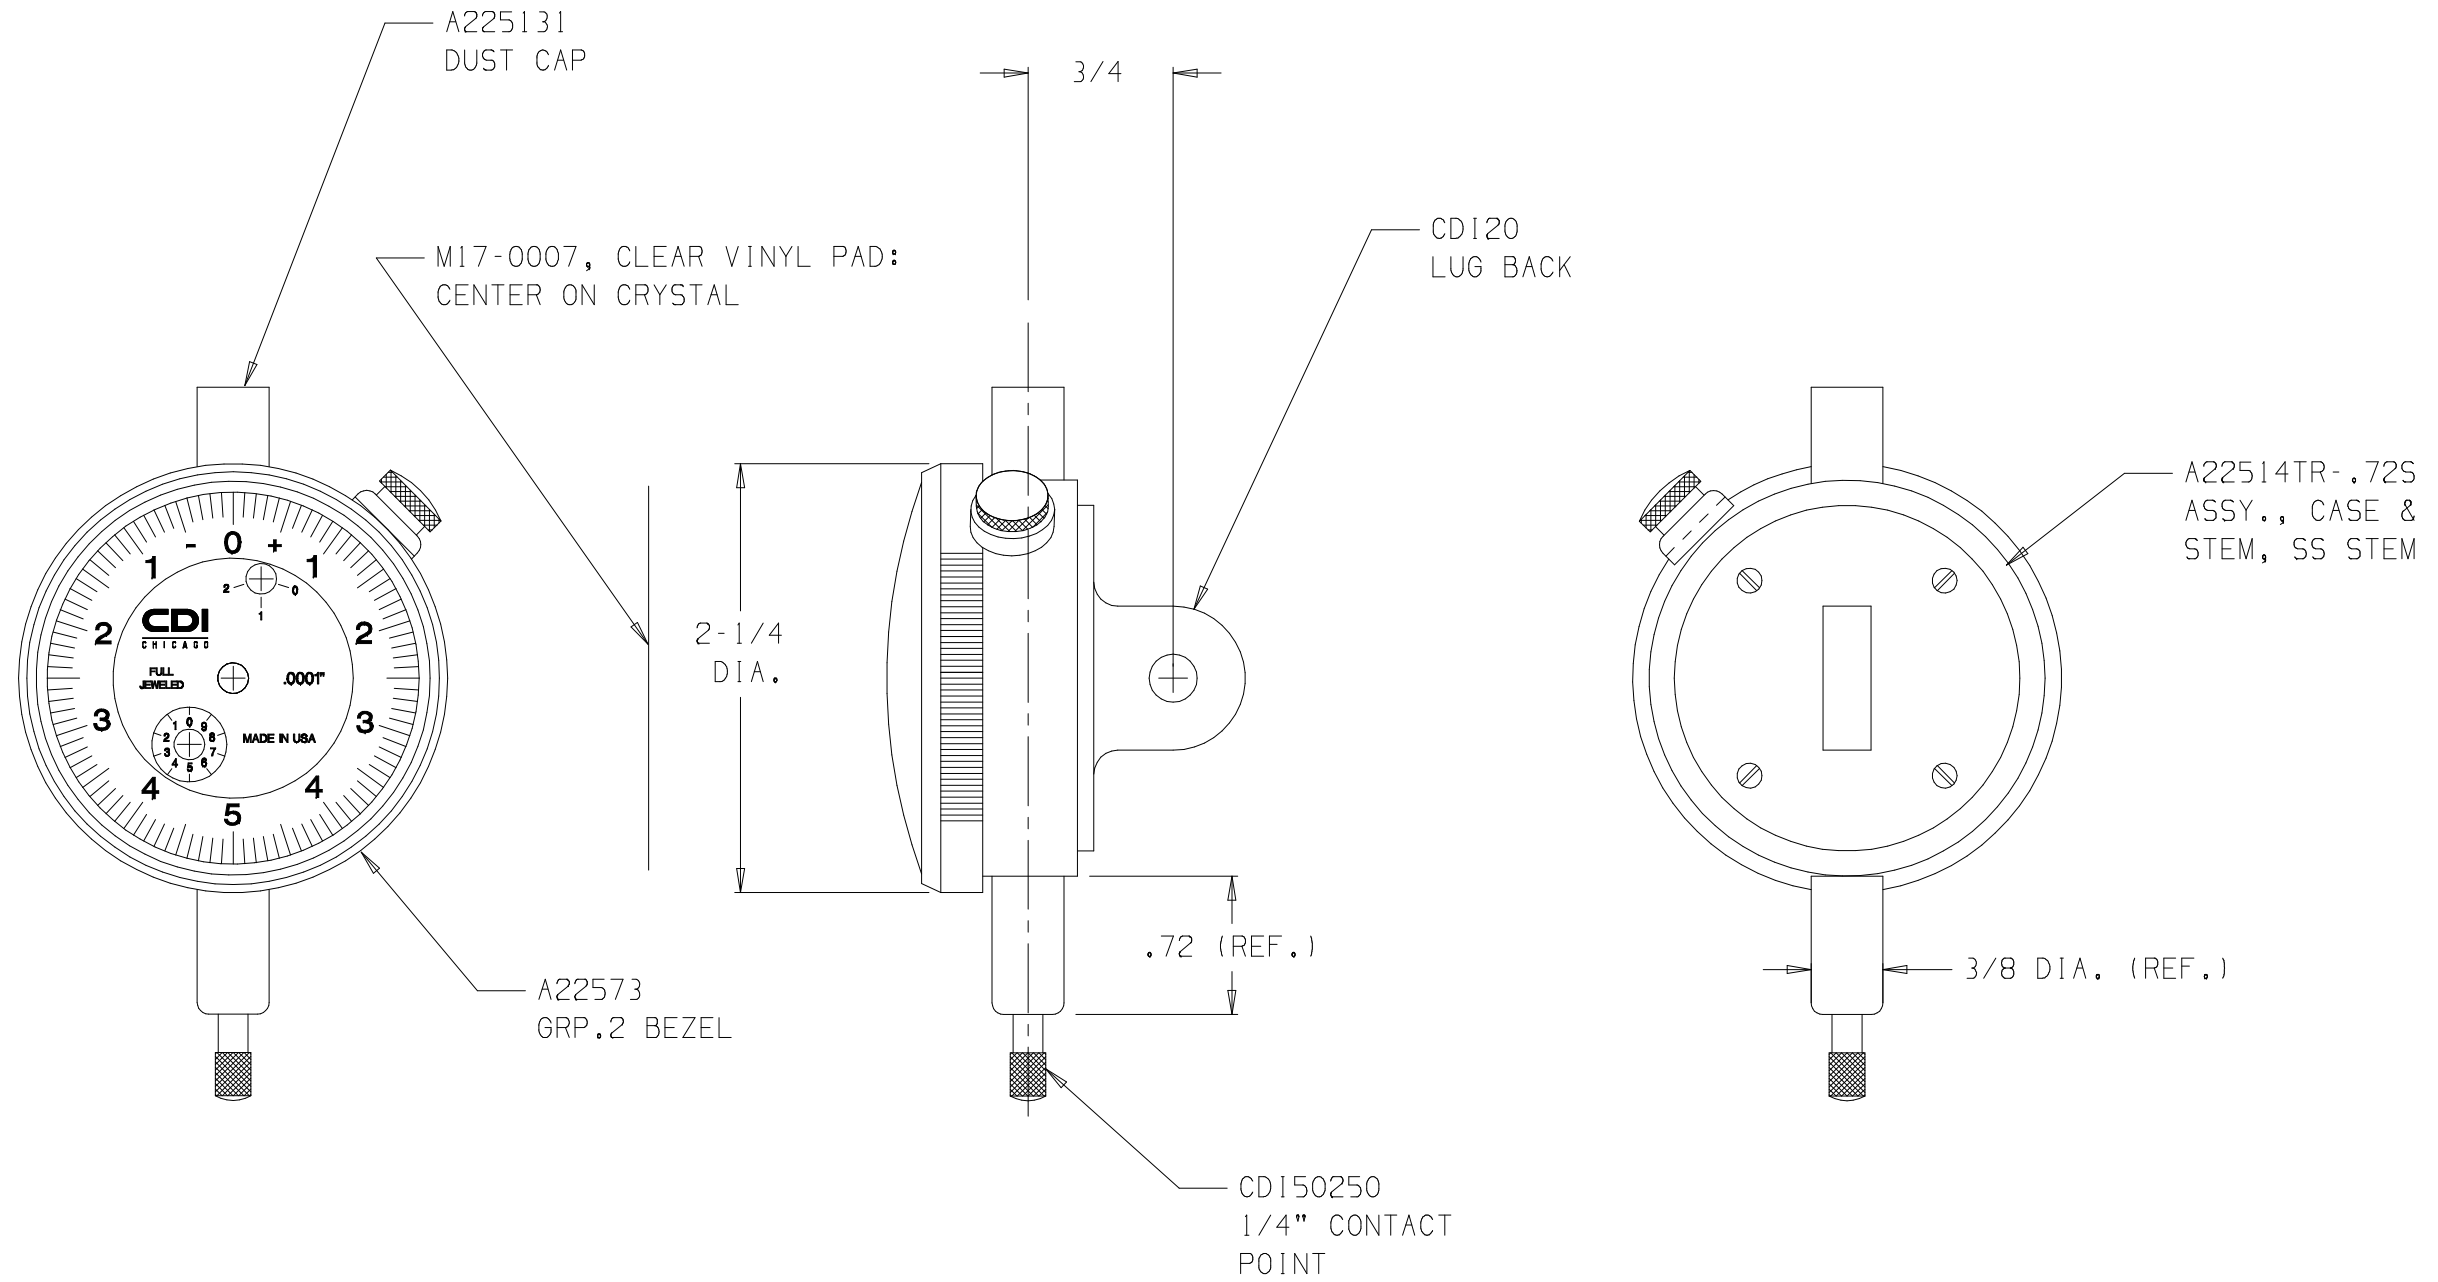

NOTE:
WHITE DIAL FACE WITH BLACK TEXT

22001BJ