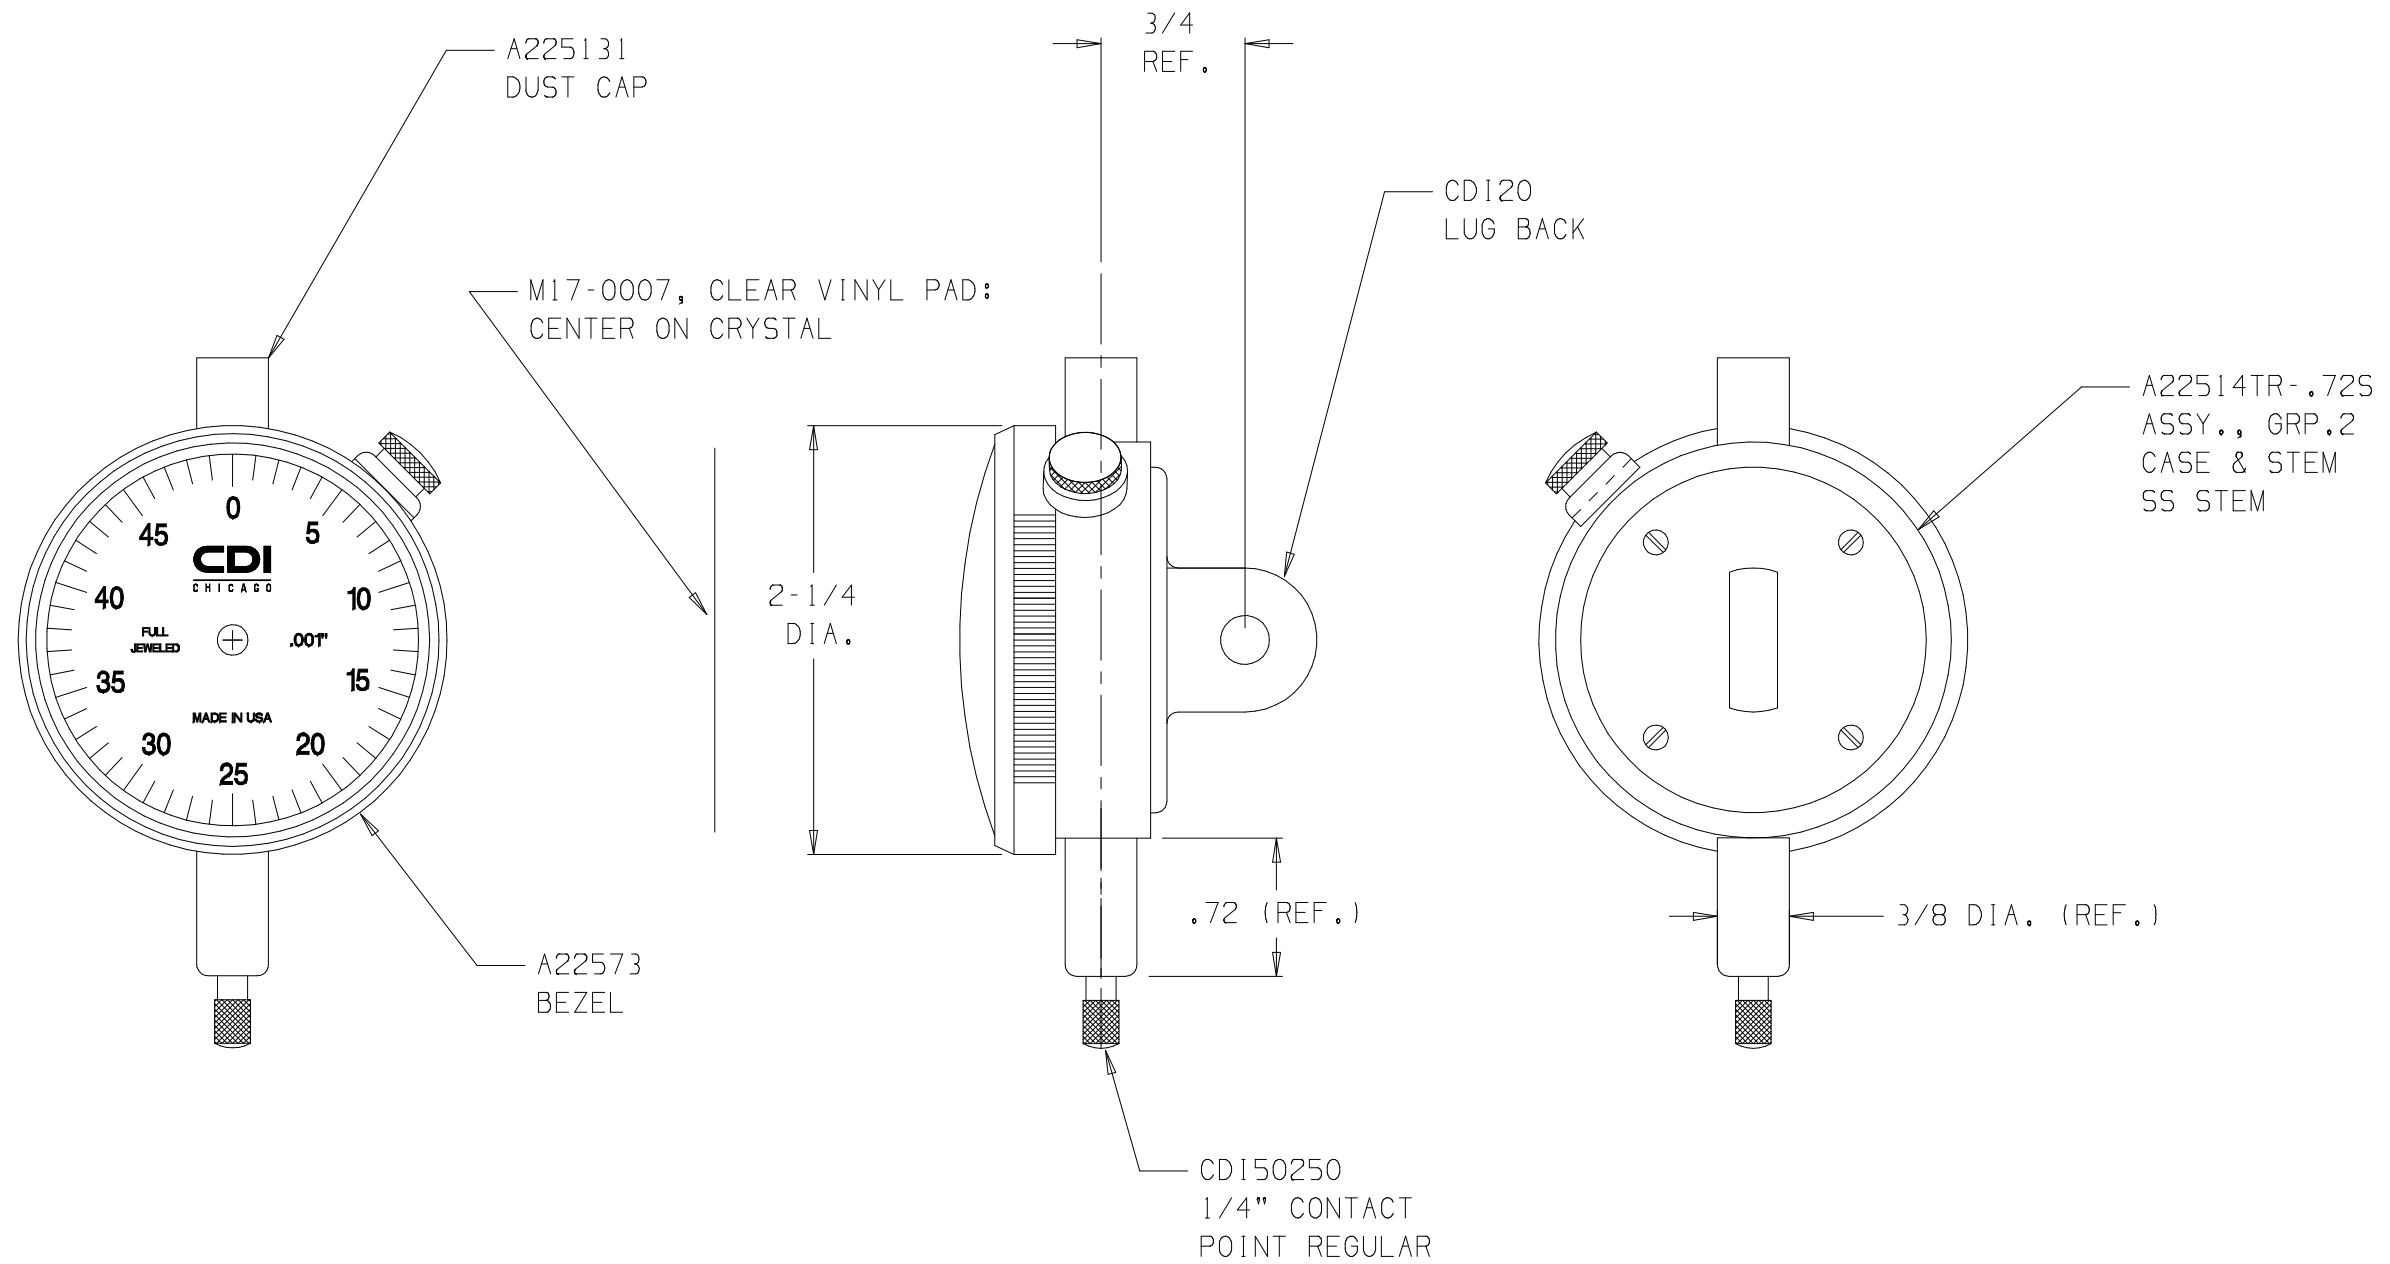

NOTE:  
WHITE DIAL FACE WITH BLACK TEXT

21254CJ