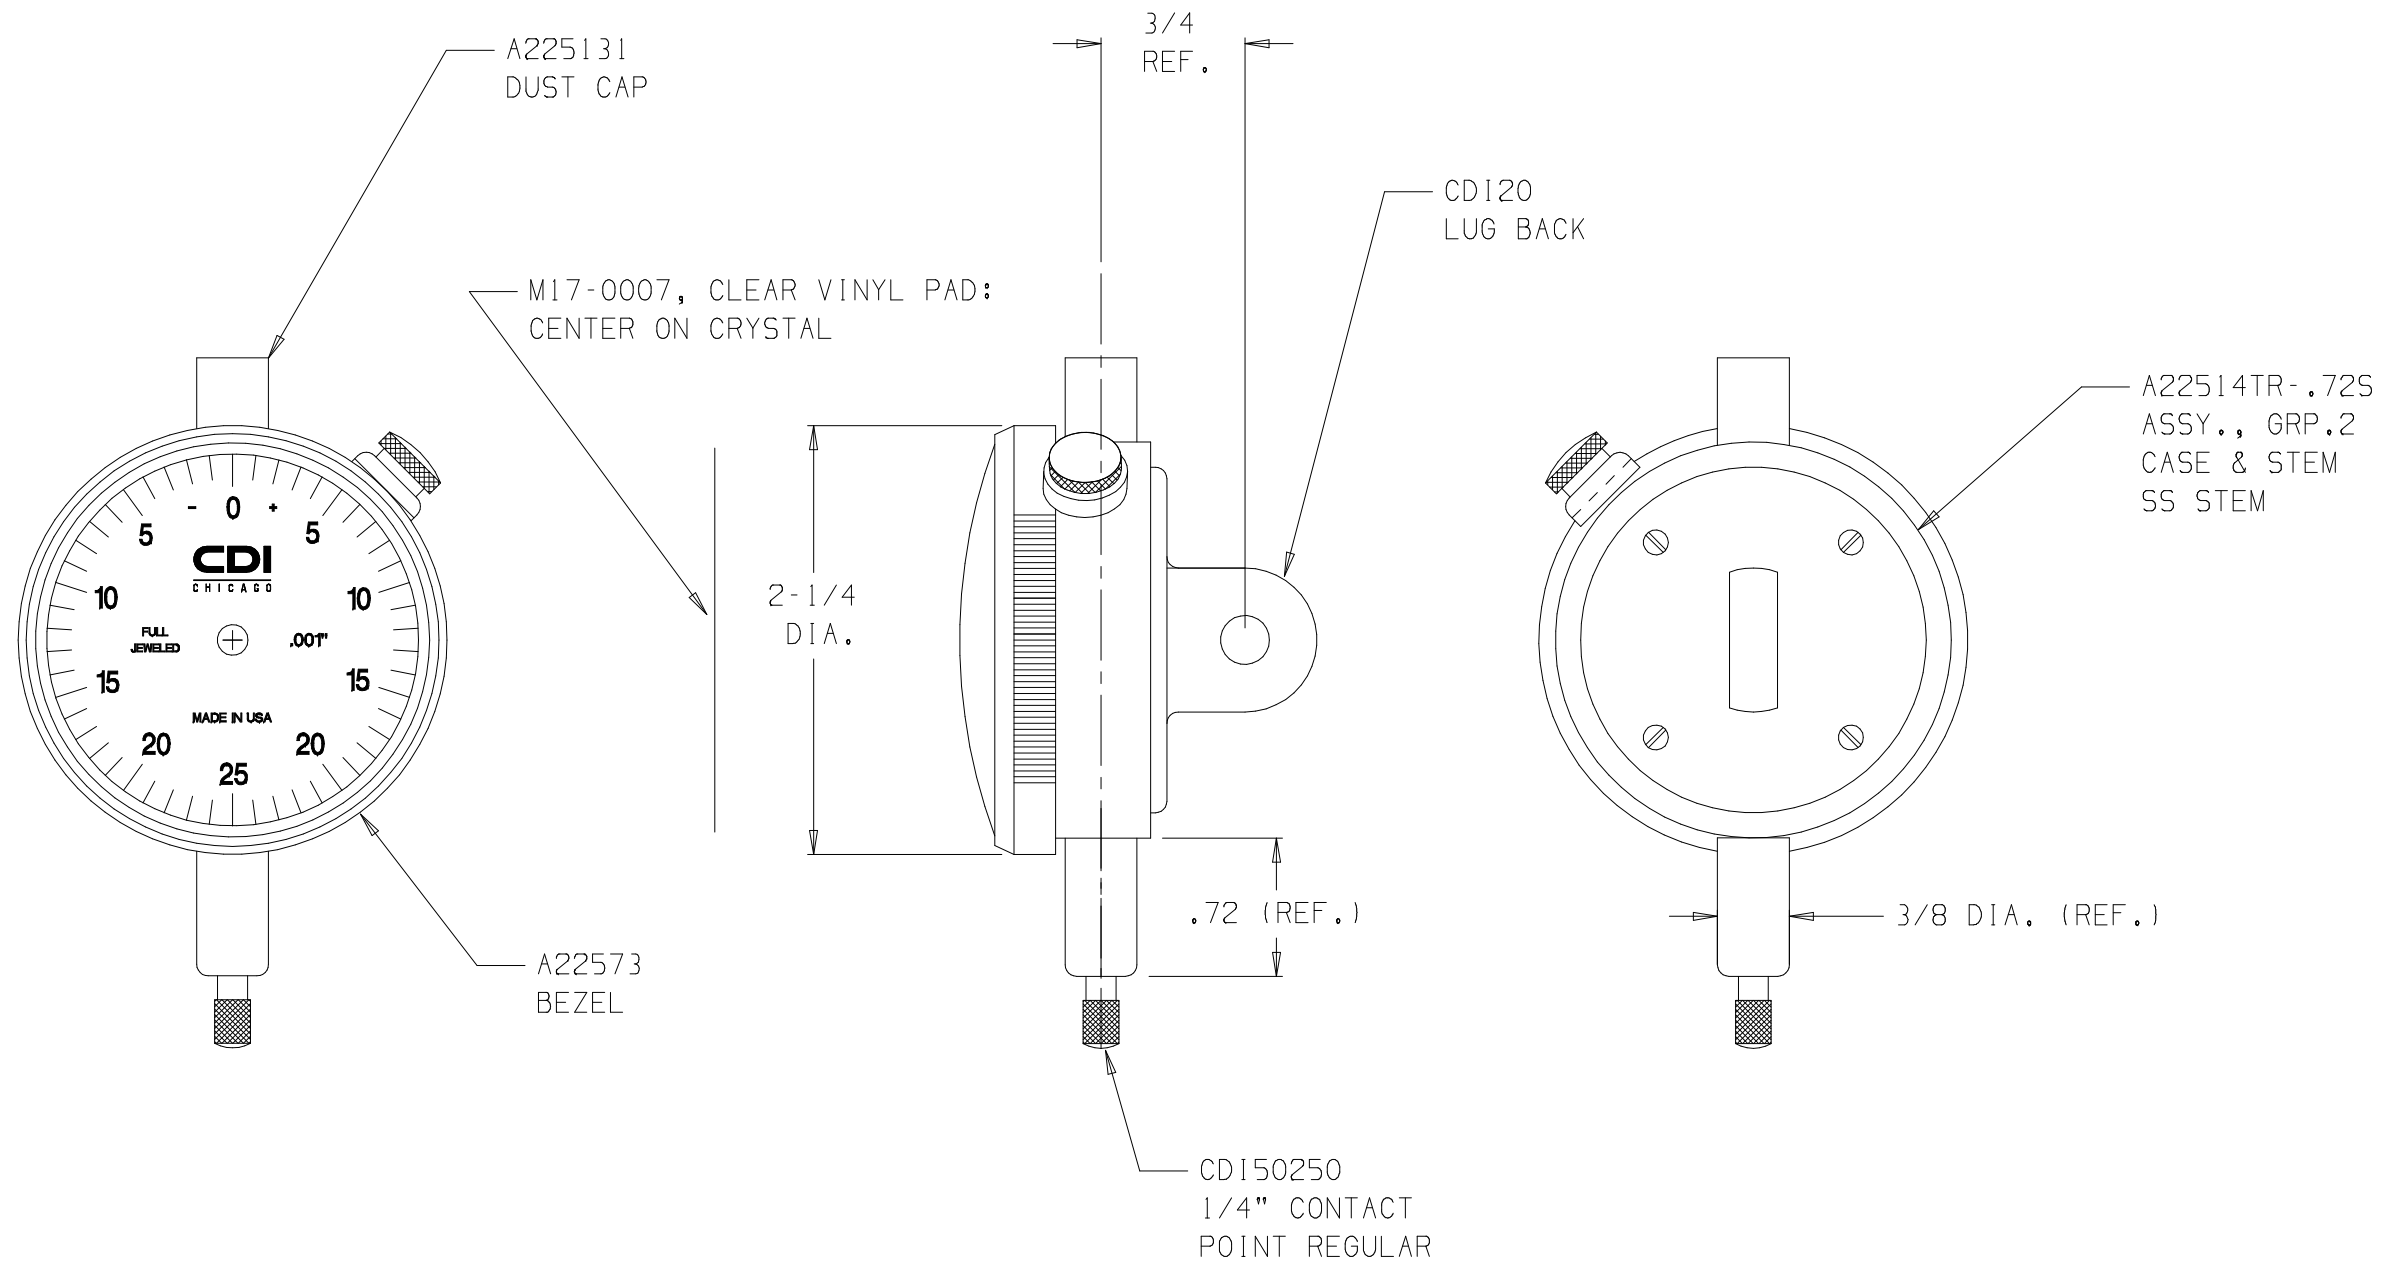

NOTE:  
WHITE DIAL FACE WITH BLACK TEXT

21254BJ