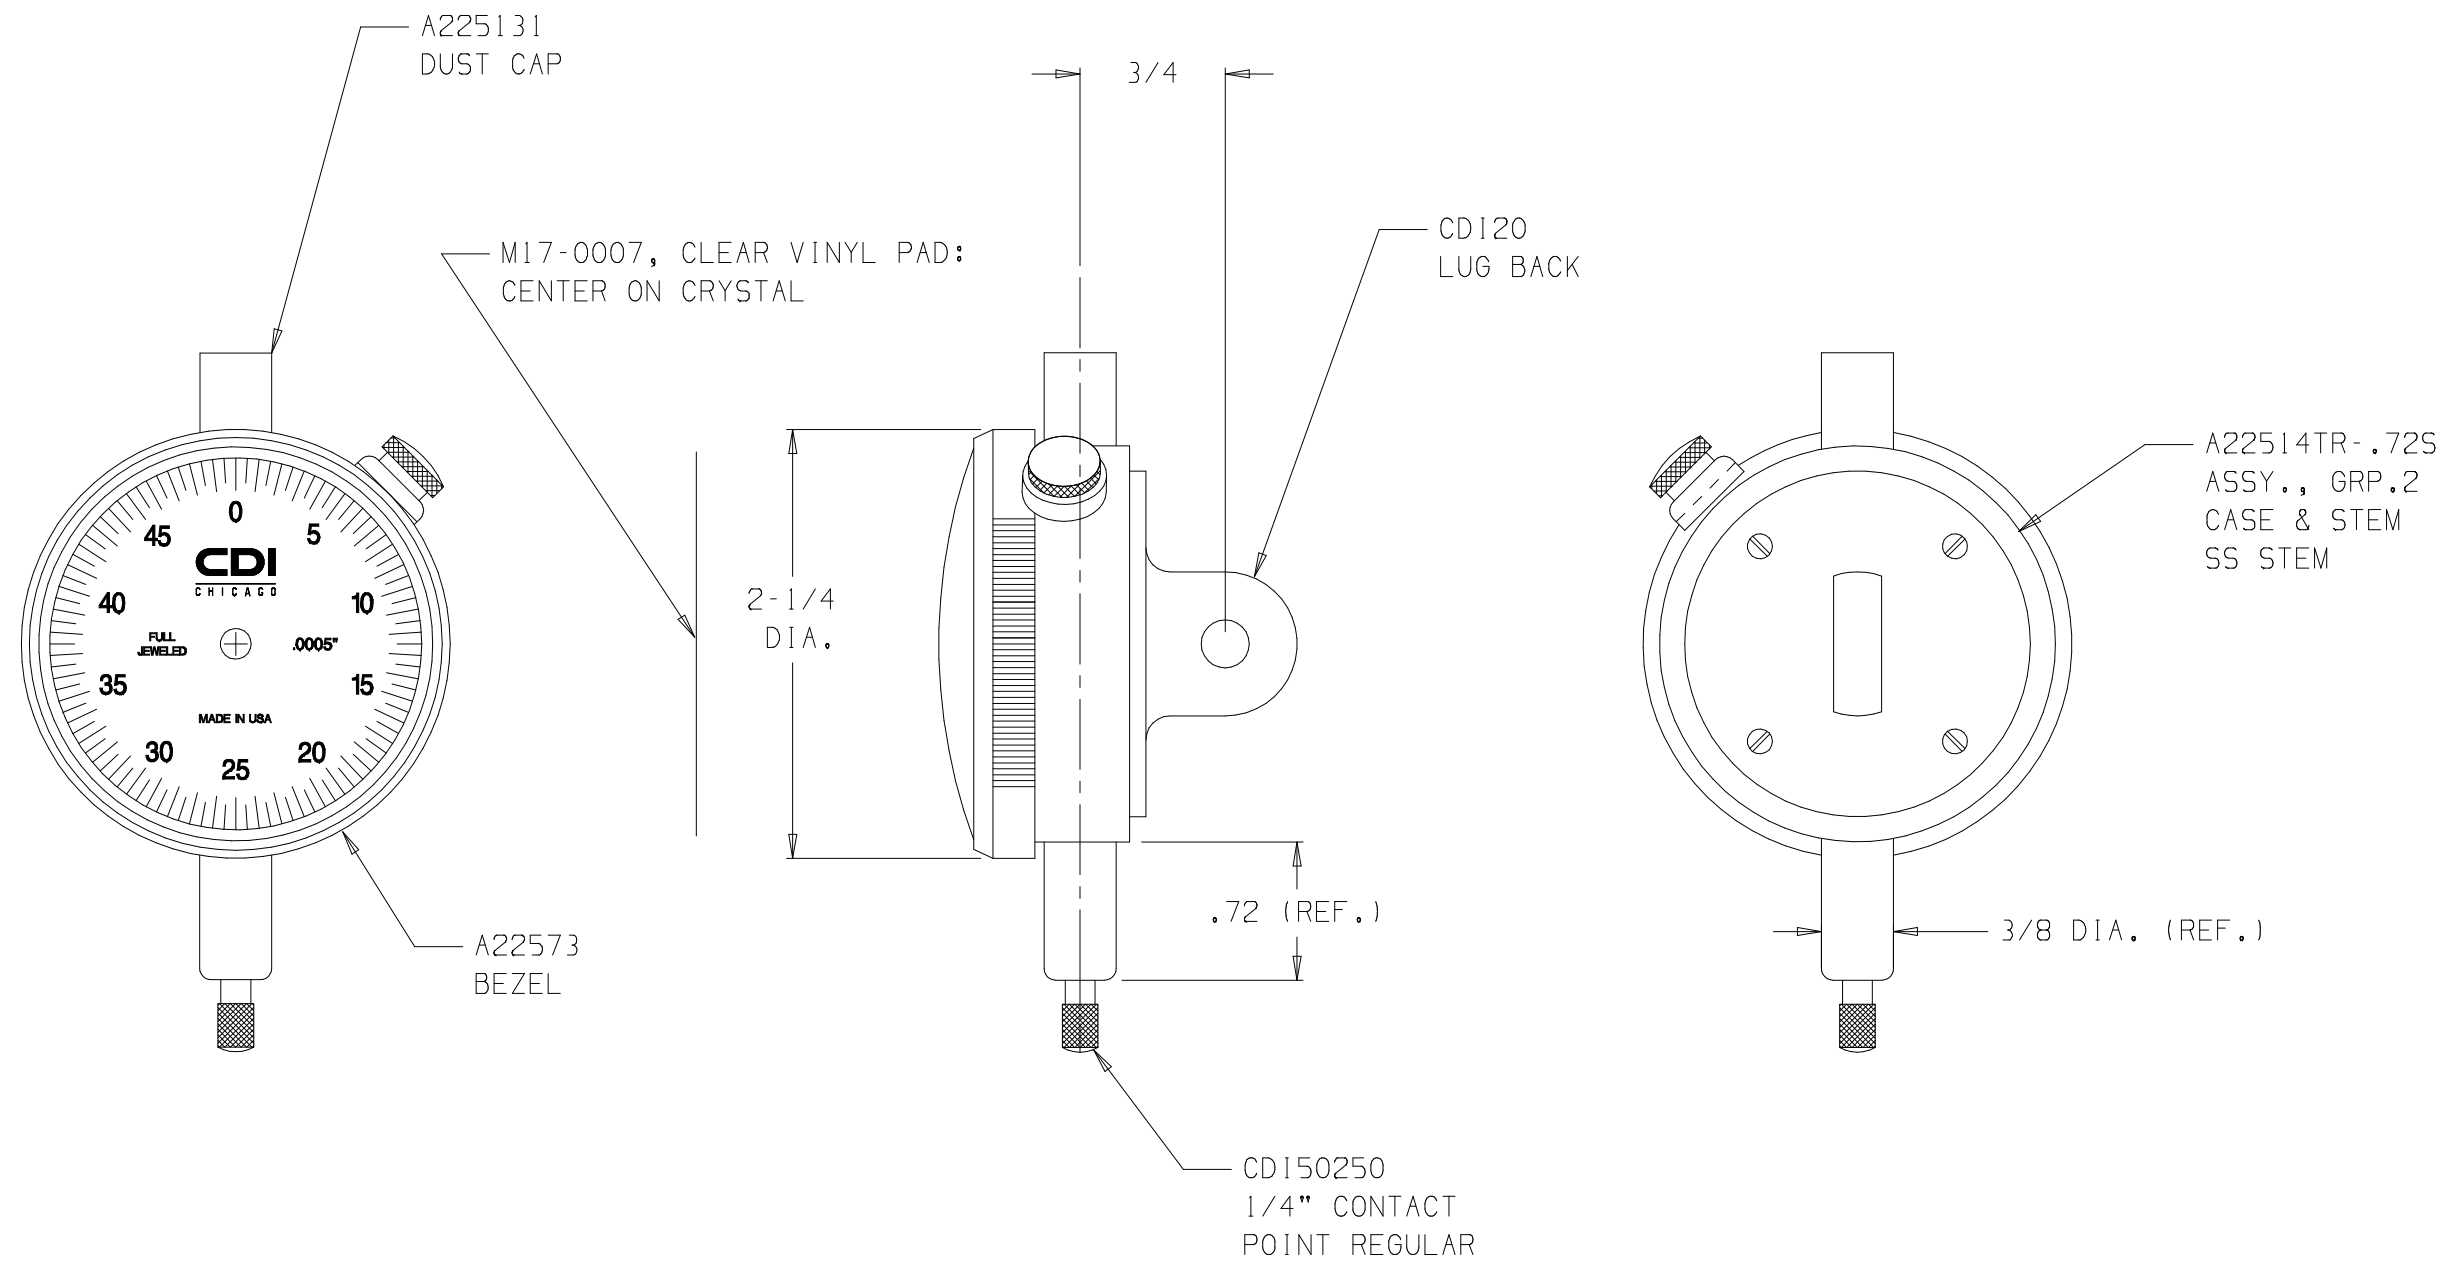

NOTE:  
WHITE DIAL FACE WITH BLACK TEXT

21253CJ