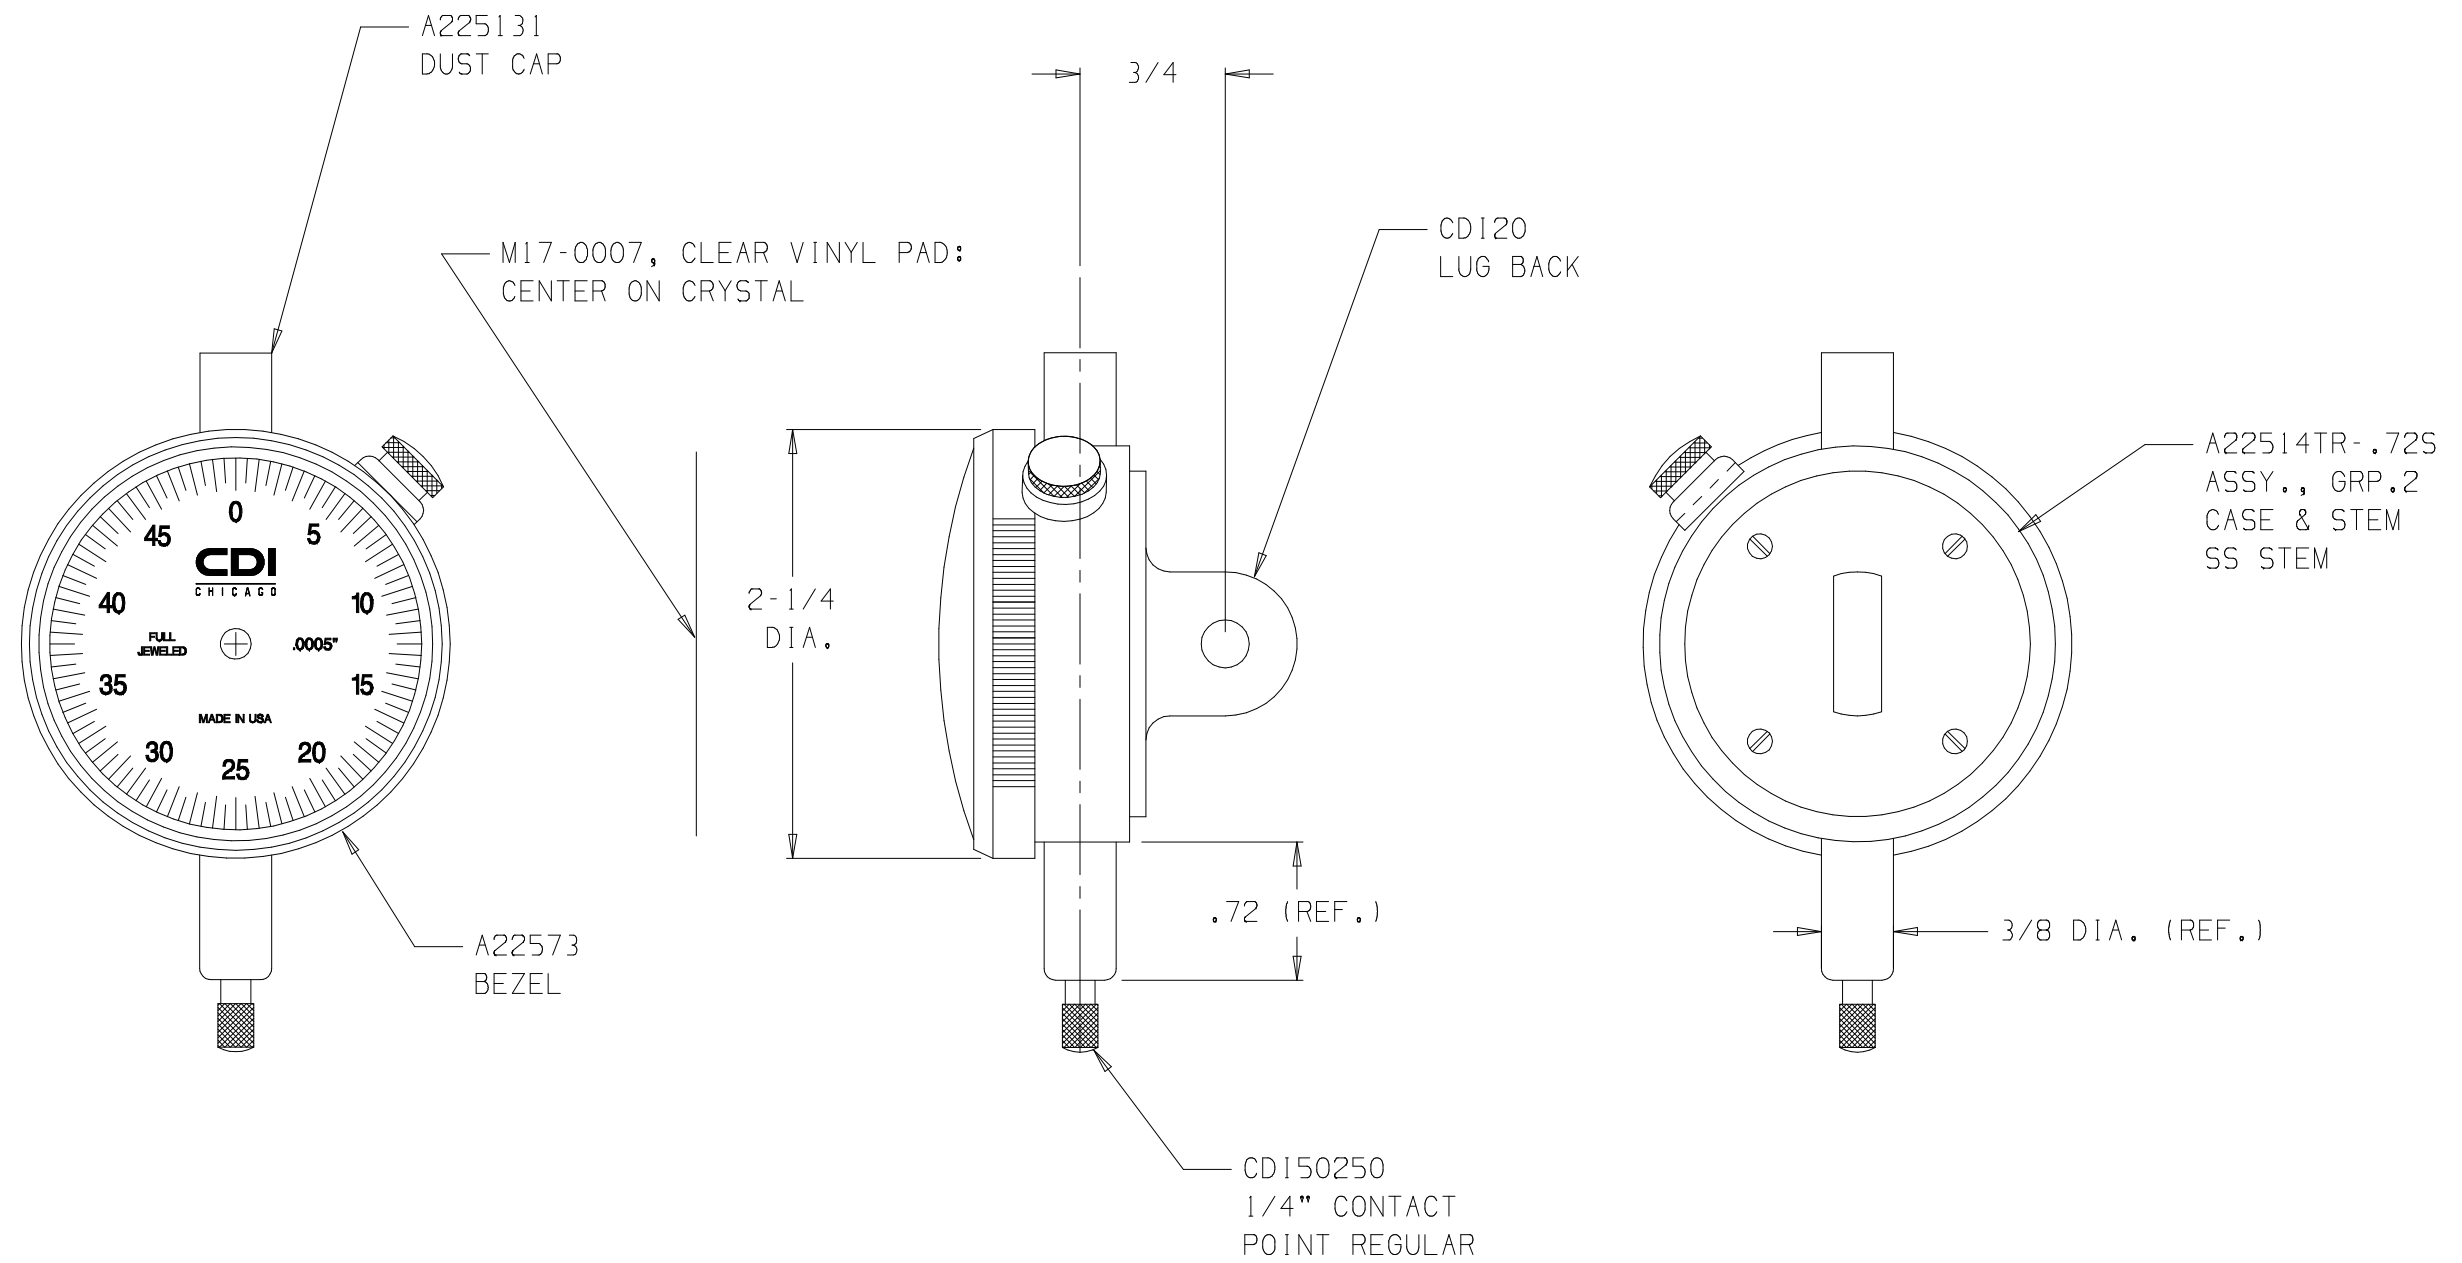

NOTE:
BLACK DIAL FACE WITH WHITE TEXT

21253CJ-HC