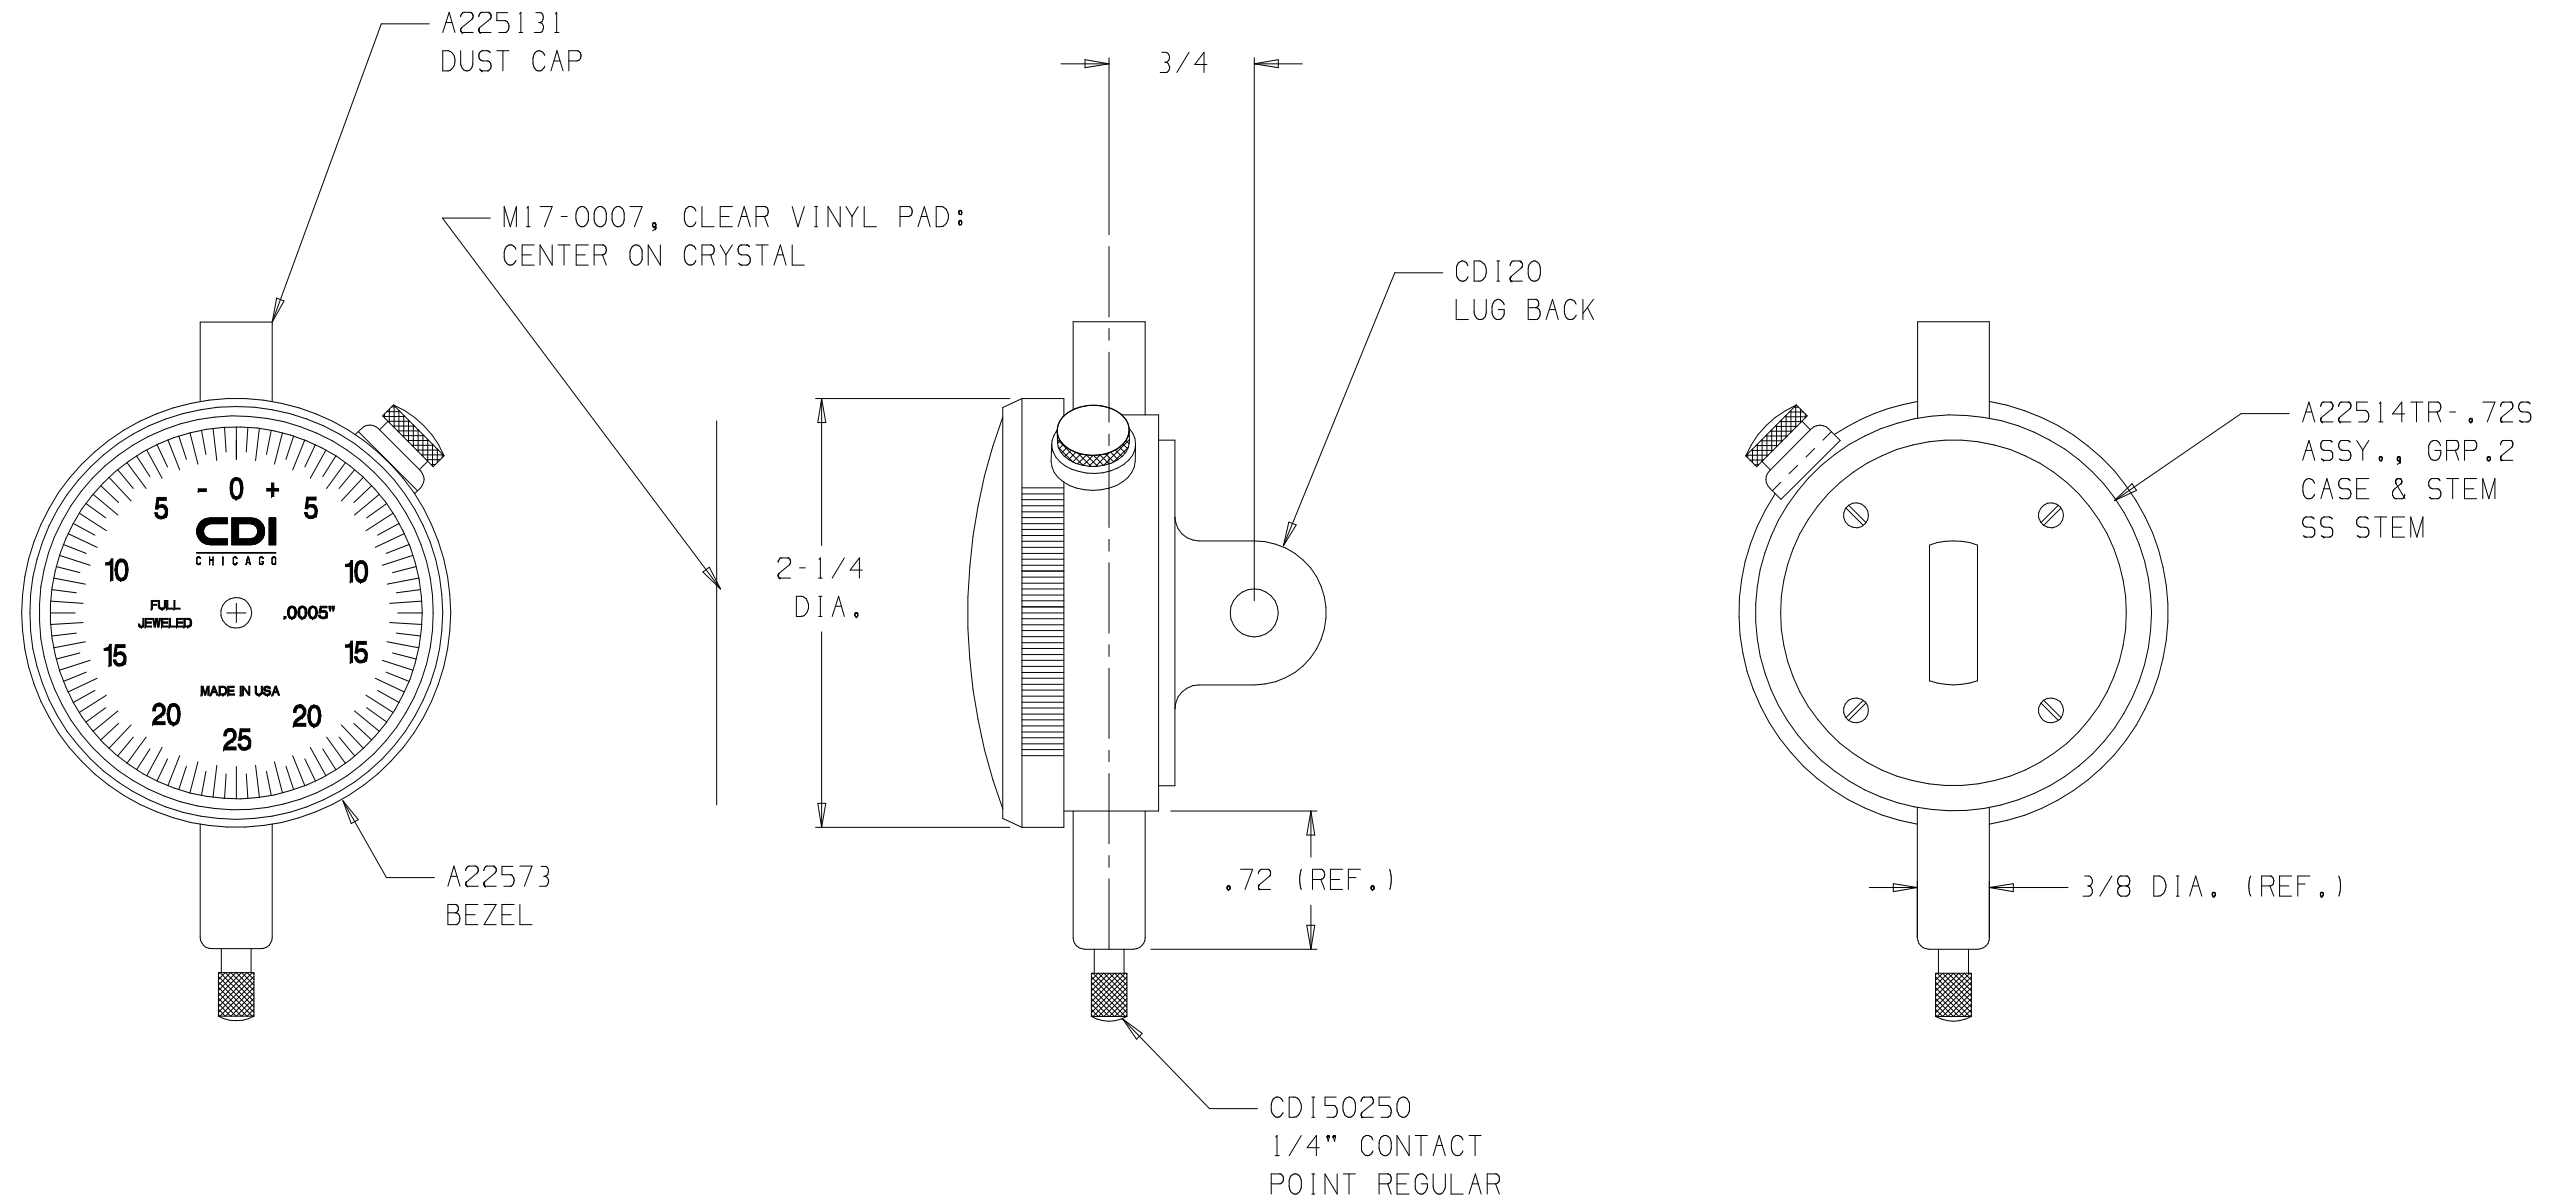

NOTE:  
WHITE DIAL FACE WITH BLACK TEXT

21253BJ