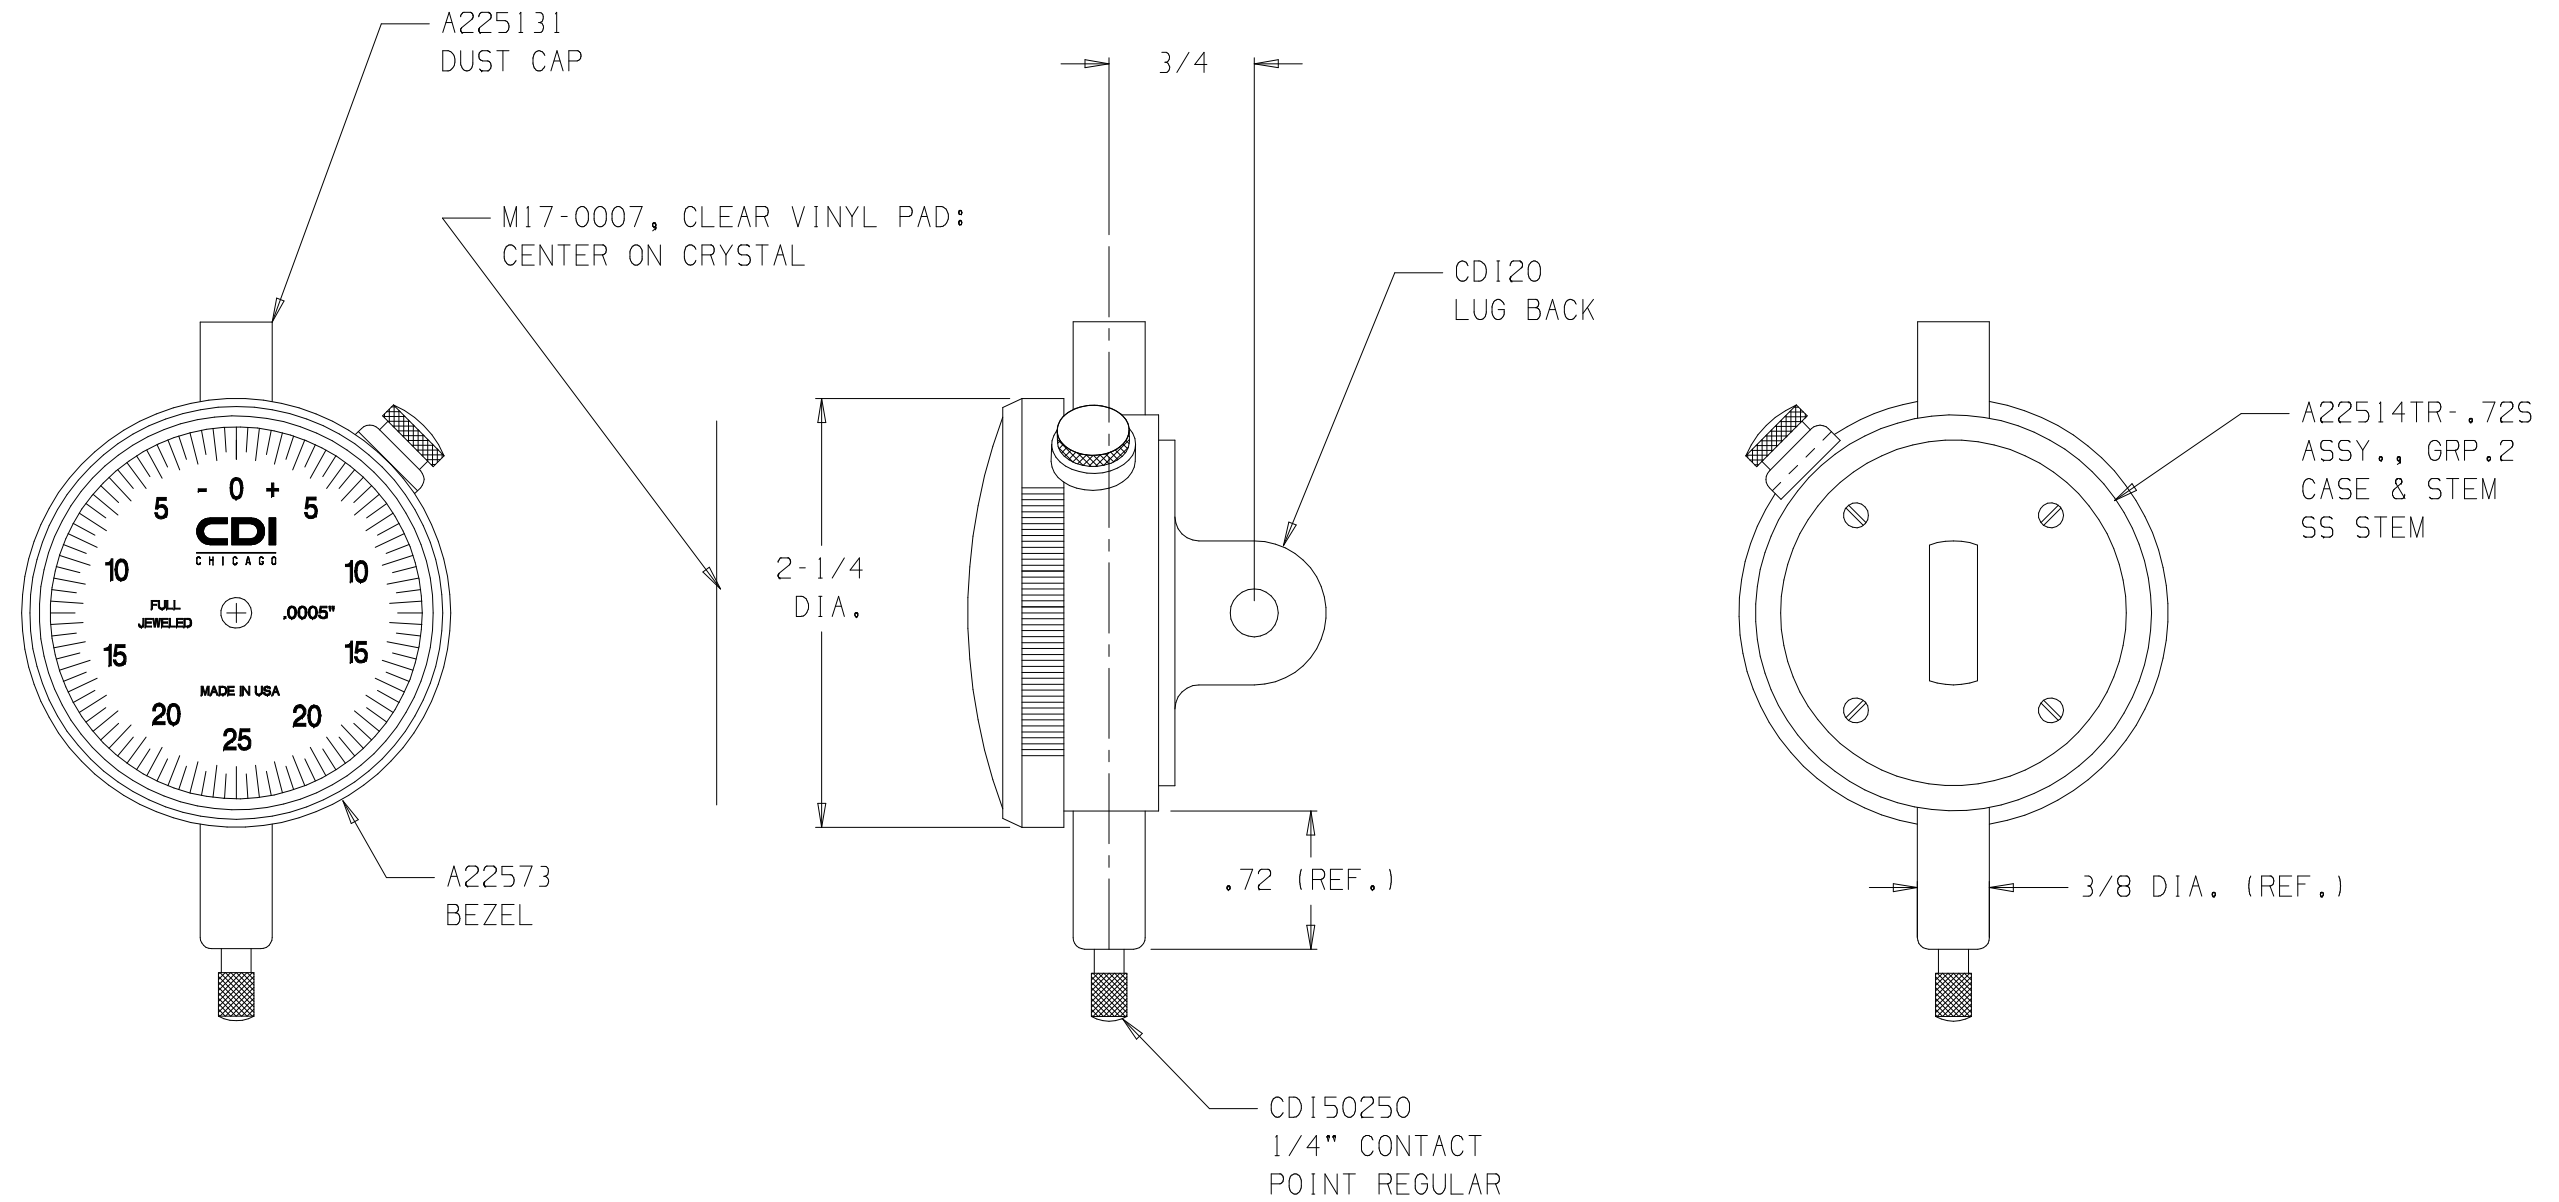

NOTE:
BLACK DIAL FACE WITH WHITE TEXT

21253BJ-HC