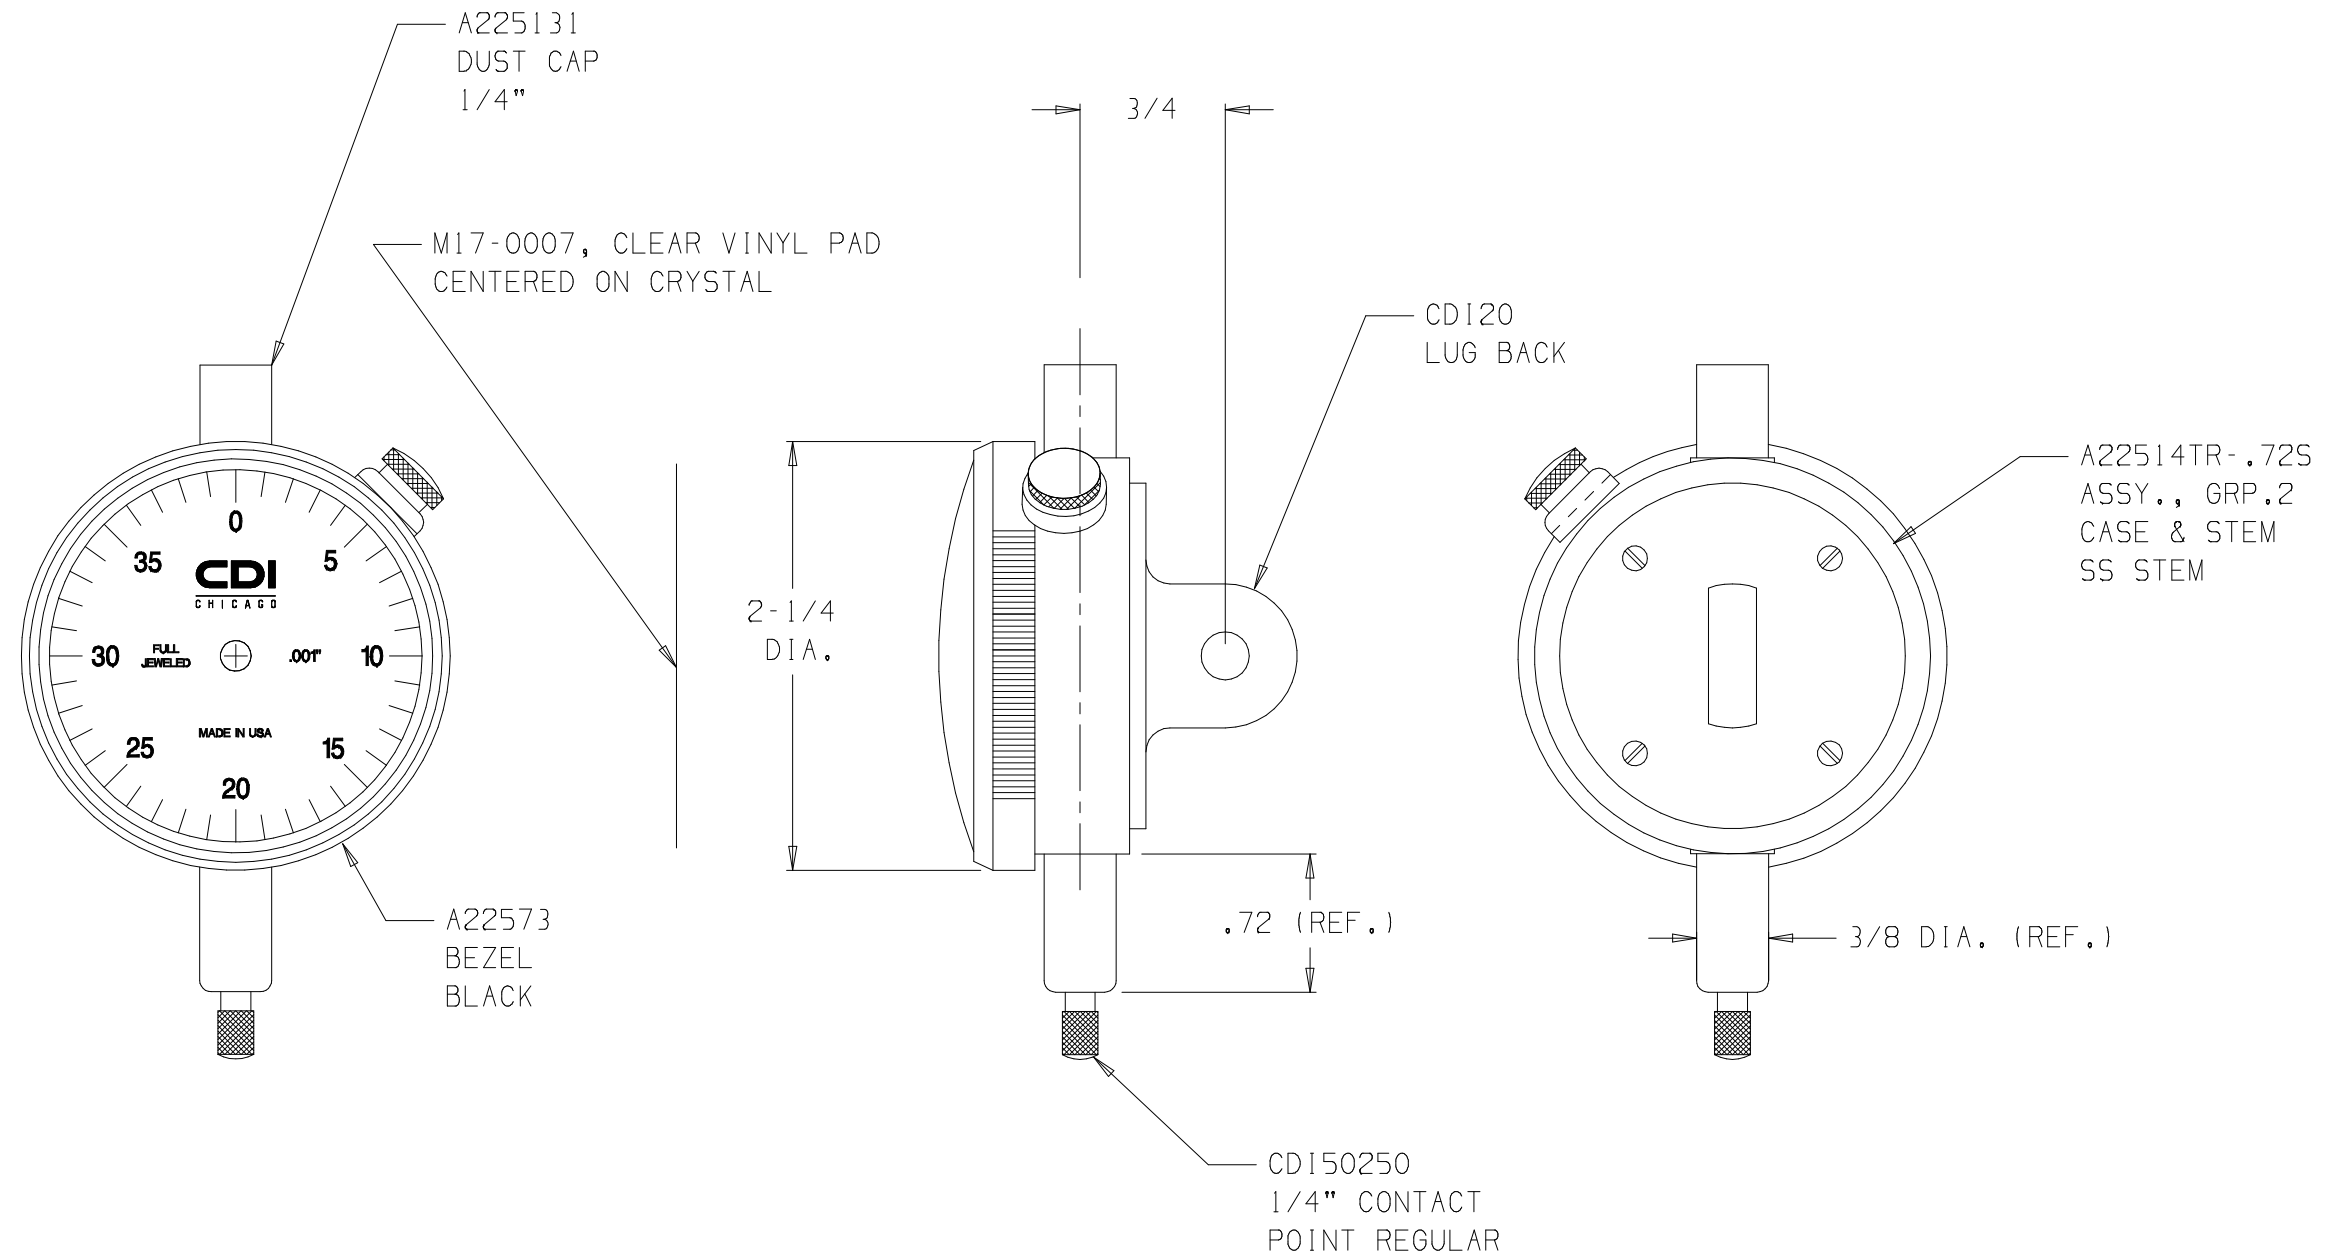

NOTE:
WHITE DIAL FACE WITH BLACK TEXT

21004CJ