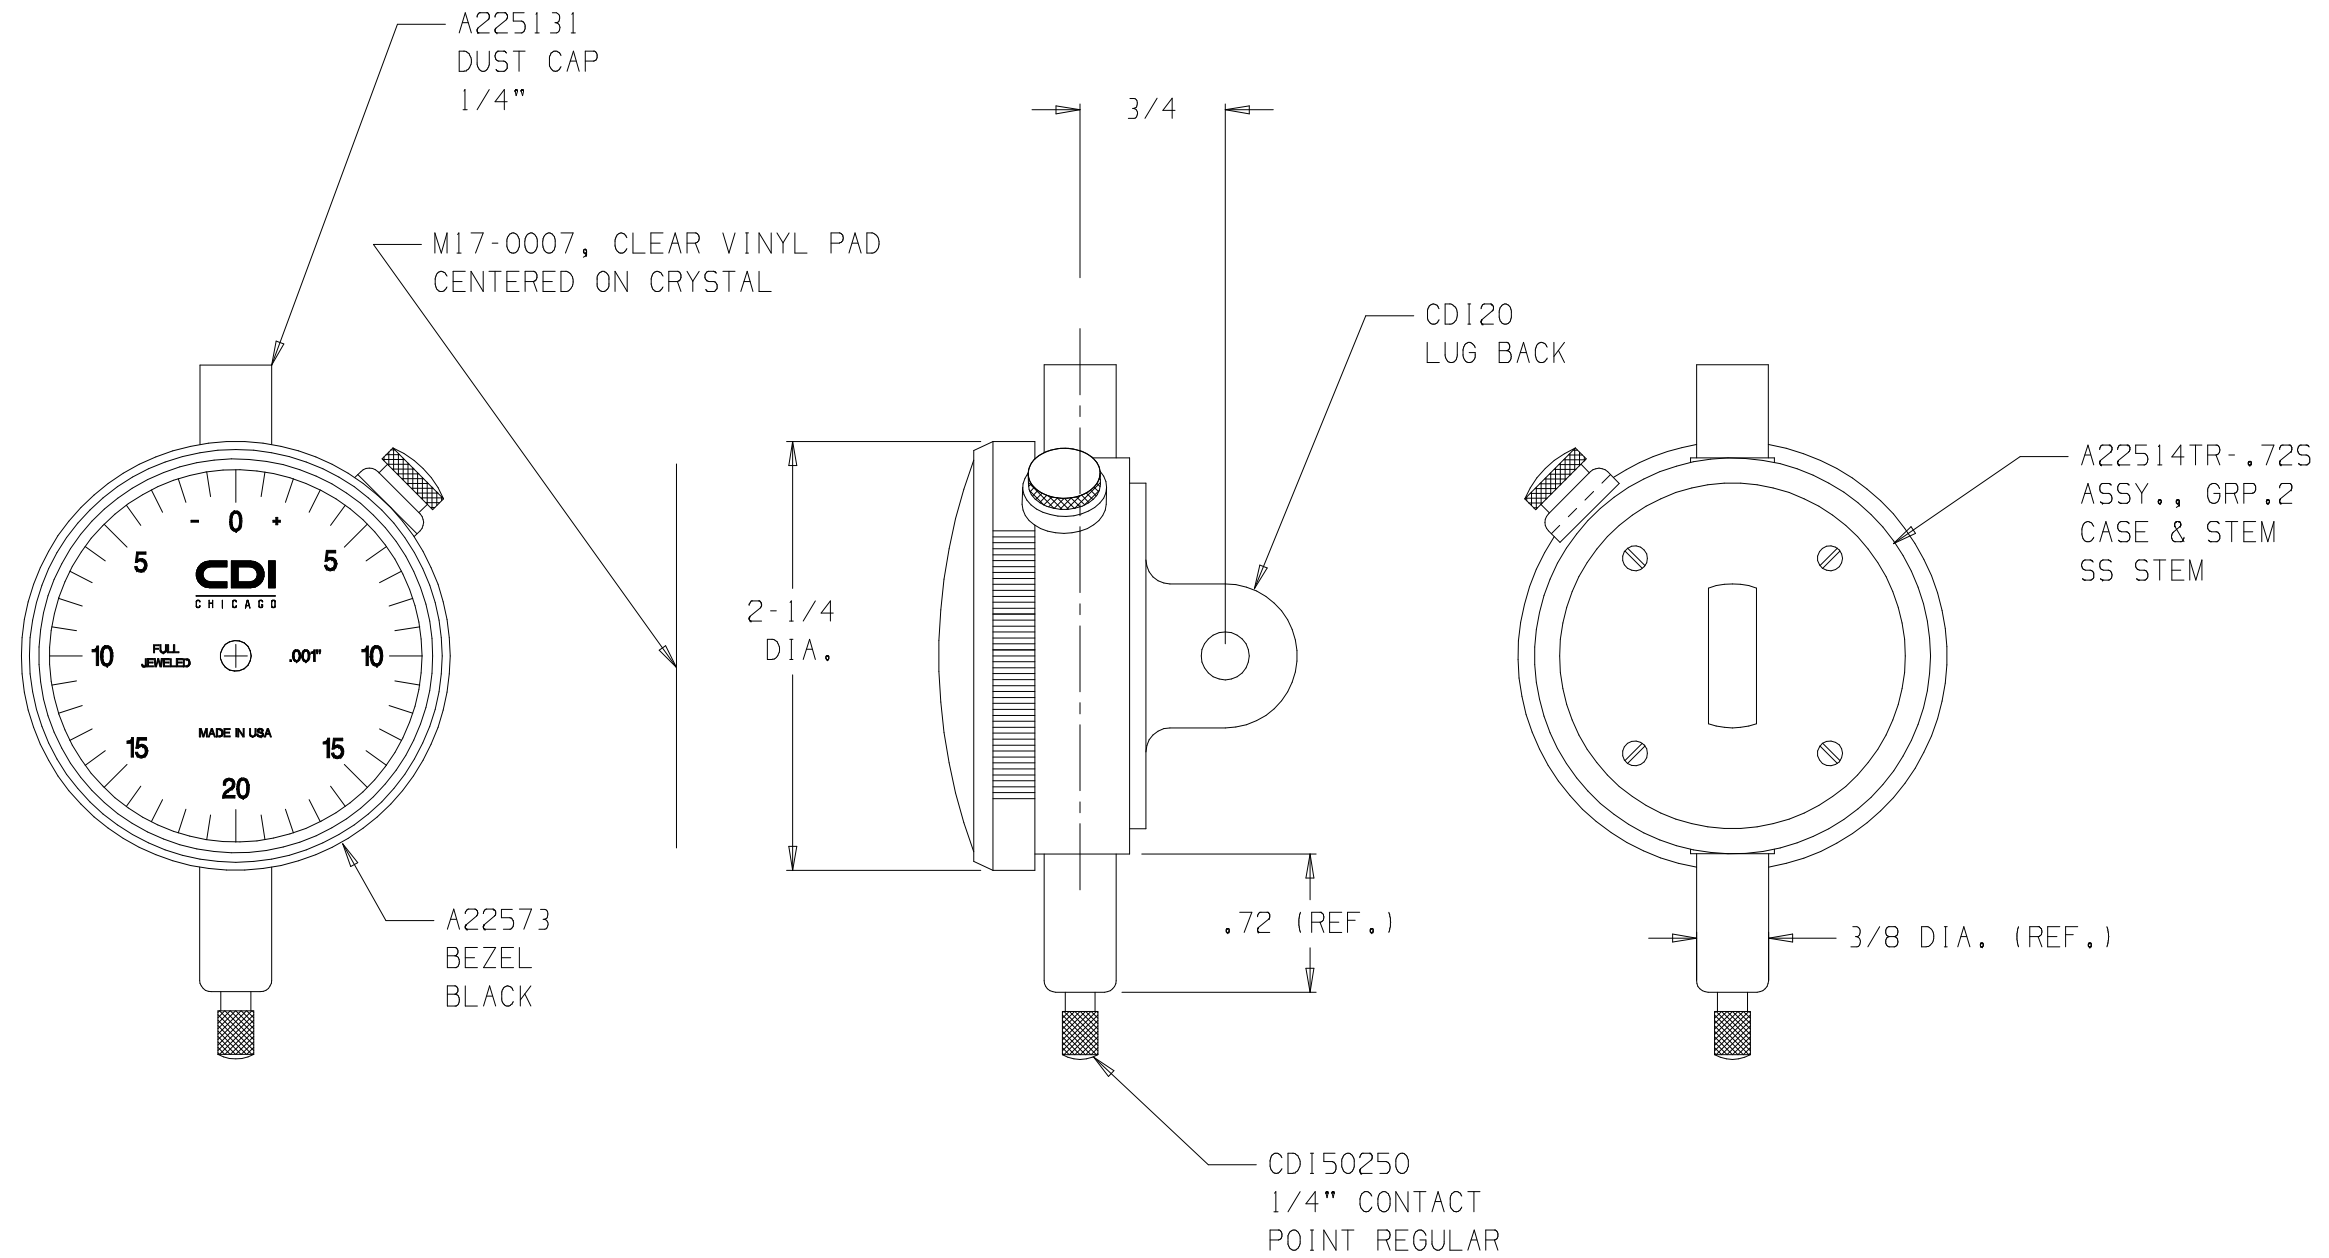

NOTE:
WHITE DIAL FACE WITH BLACK TEXT

21004BJ