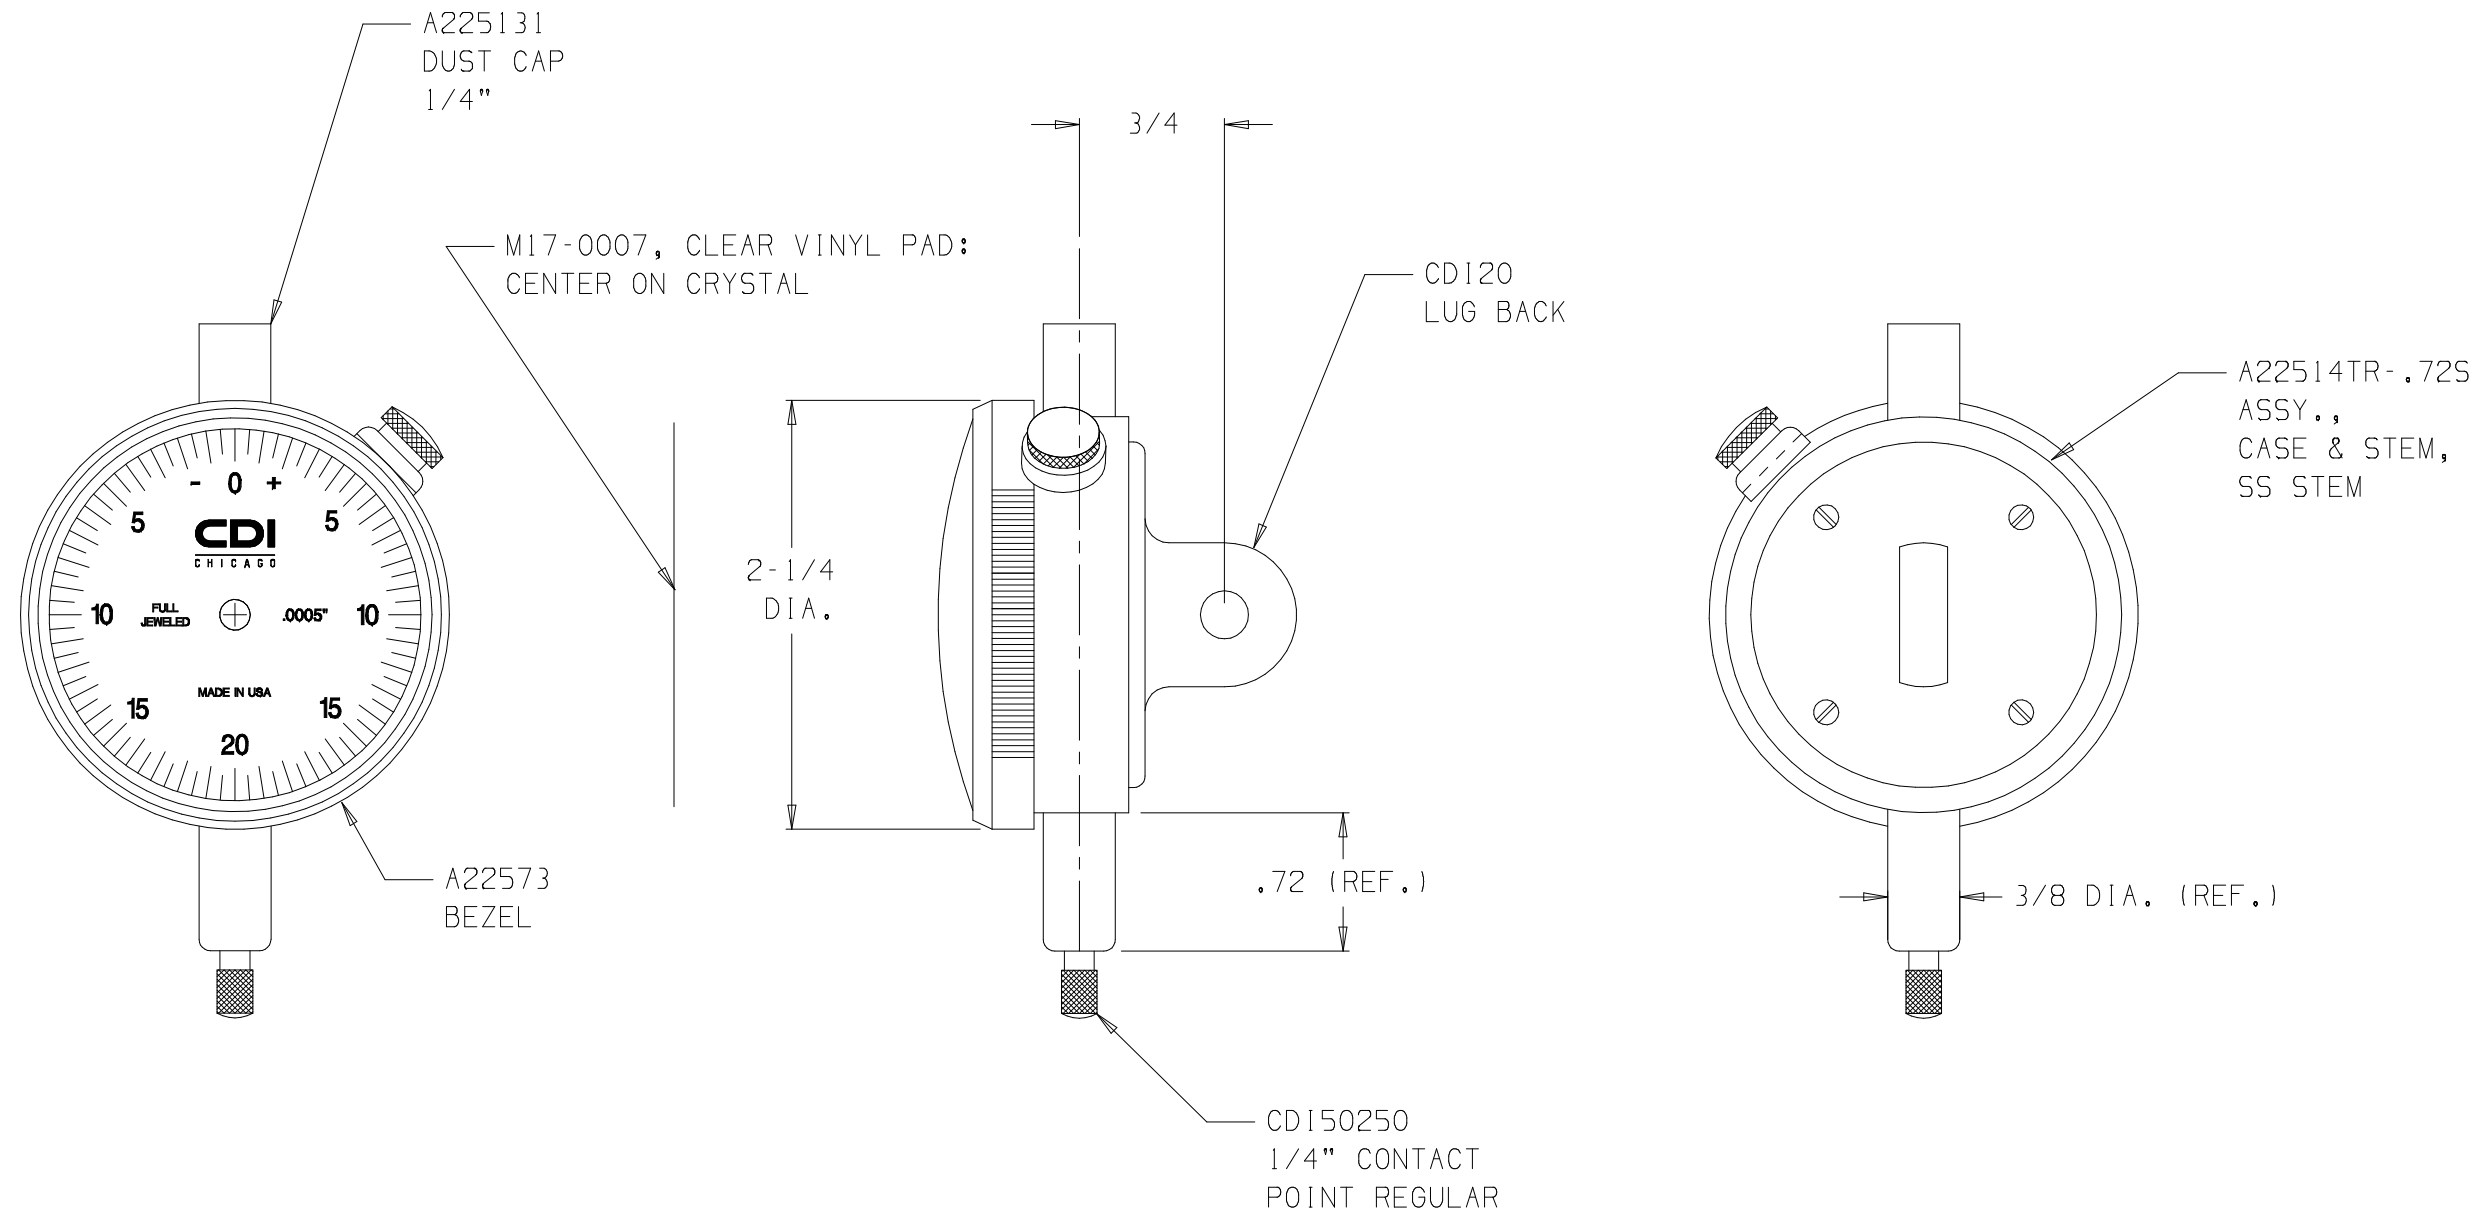

NOTE:  
WHITE DIAL FACE WITH BLACK TEXT

21003BJ