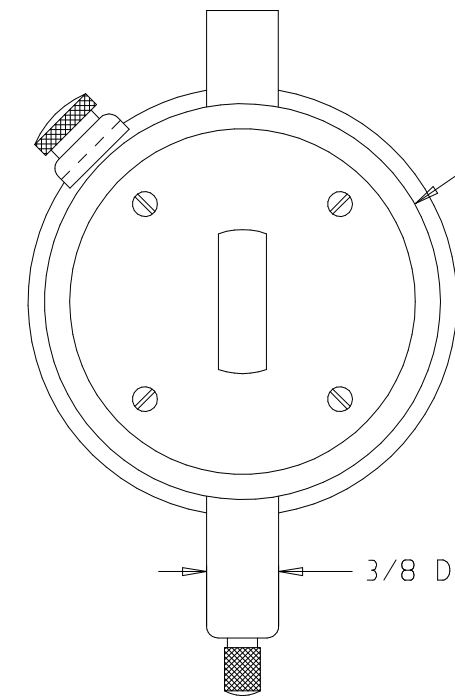

NOTE:
WHITE DIAL FACE WITH BLACK TEXT

A225131
DUST CAP
1/4"

M17-0007, CLEAR VINYL PAD
CENTERED ON CRYSTAL

A22573
BEZEL

A22514TR-.72S
ASSY., GRP.2
CASE & STEM
SS STEM

20504CJ