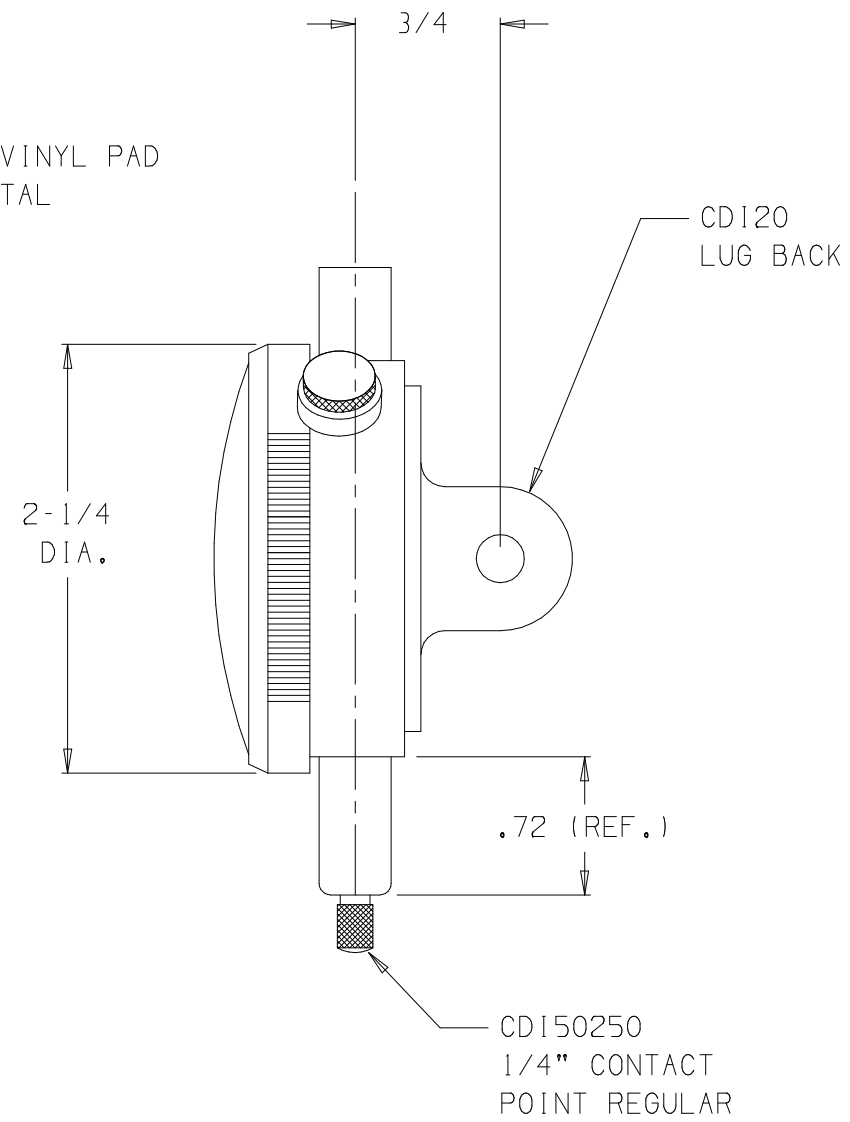

NOTE:
WHITE DIAL FACE WITH BLACK TEXT

A225131
DUST CAP
1/4"

M17-0007, CLEAR VINYL PAD
CENTERED ON CRYSTAL

A22573
BEZEL

A22514TR-.72S
ASSY., GRP.2
CASE & STEM
SS STEM

20504CJ