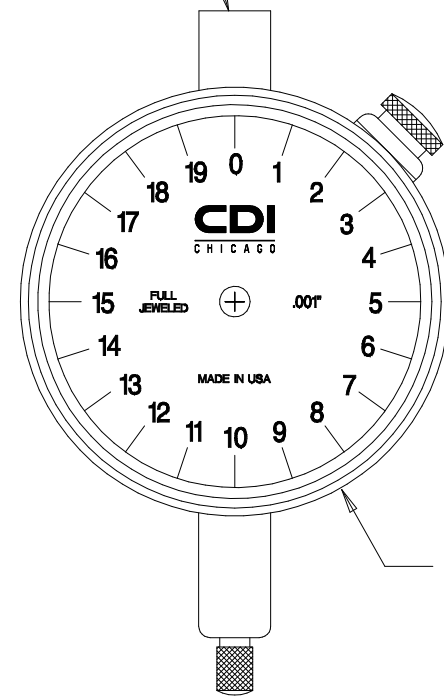

NOTE:
WHITE DIAL FACE WITH BLACK TEXT

A225131
DUST CAP
1/4"

M17-0007, CLEAR VINYL PAD
CENTERED ON CRYSTAL

A22573
BEZEL

A22514TR-.72S
ASSY., GRP.2
CASE & STEM
SS STEM

20504CJ