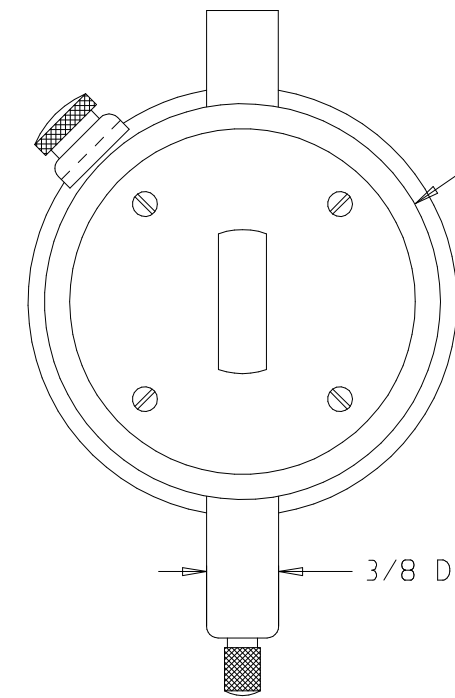

NOTE:
WHITE DIAL FACE WITH BLACK TEXT

A225131
DUST CAP
1/4"

M17-0007, CLEAR VINYL PAD
CENTERED ON CRYSTAL

A22573
BEZEL

A22514TR-.72S
ASSY., GRP.2
CASE & STEM
SS STEM

20504BJ