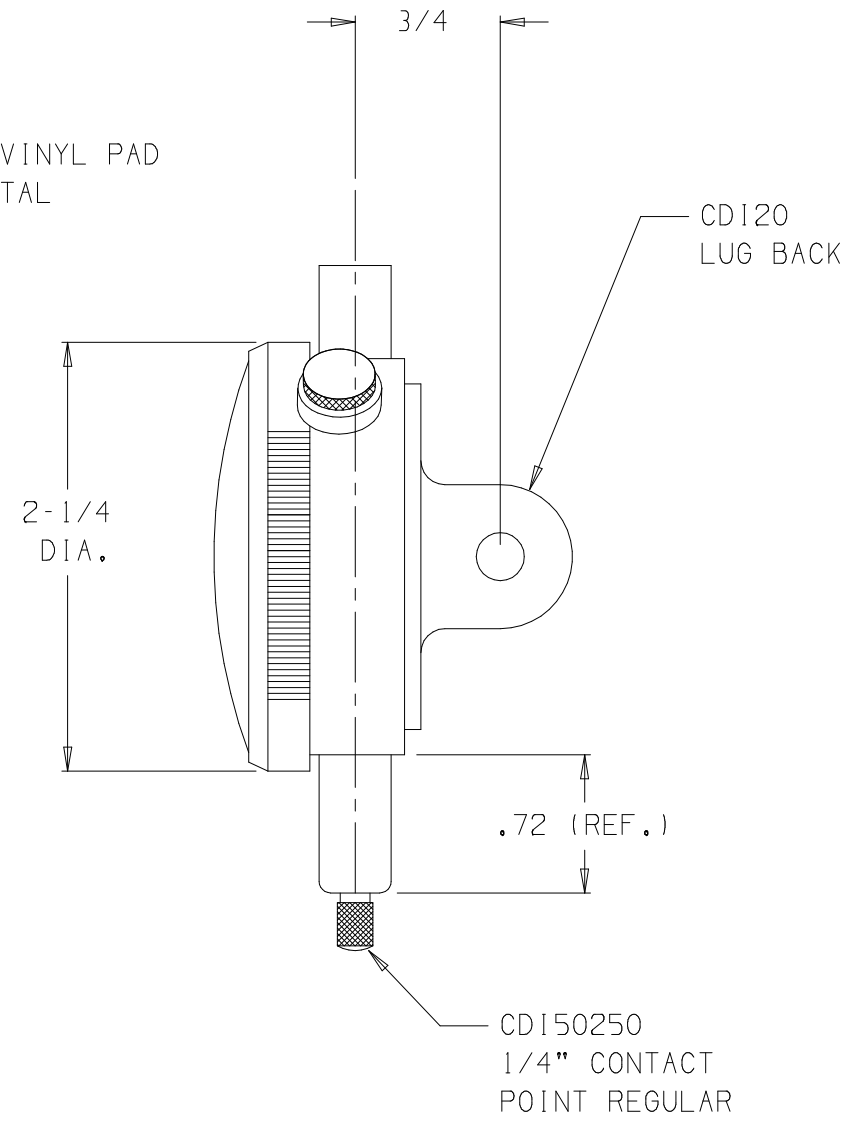

NOTE:
WHITE DIAL FACE WITH BLACK TEXT

A225131
DUST CAP
1/4"

M17-0007, CLEAR VINYL PAD
CENTERED ON CRYSTAL

A22573
BEZEL

A22514TR-.72S
ASSY., GRP.2
CASE & STEM
SS STEM

20504BJ