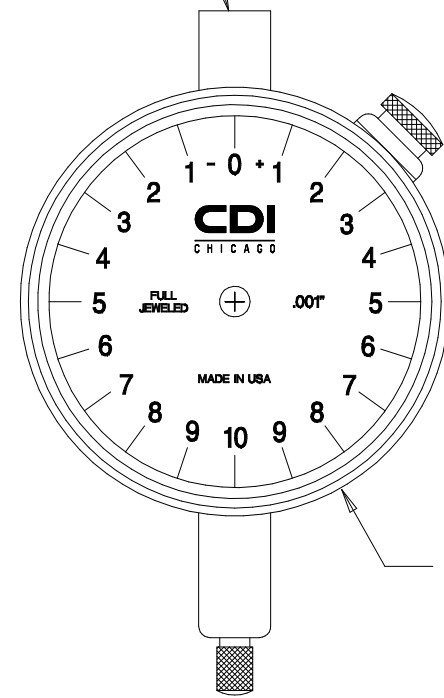

NOTE:
WHITE DIAL FACE WITH BLACK TEXT

A225131
DUST CAP
1/4"

M17-0007, CLEAR VINYL PAD
CENTERED ON CRYSTAL

A22573
BEZEL

A22514TR-.72S
ASSY., GRP.2
CASE & STEM
SS STEM

20504BJ