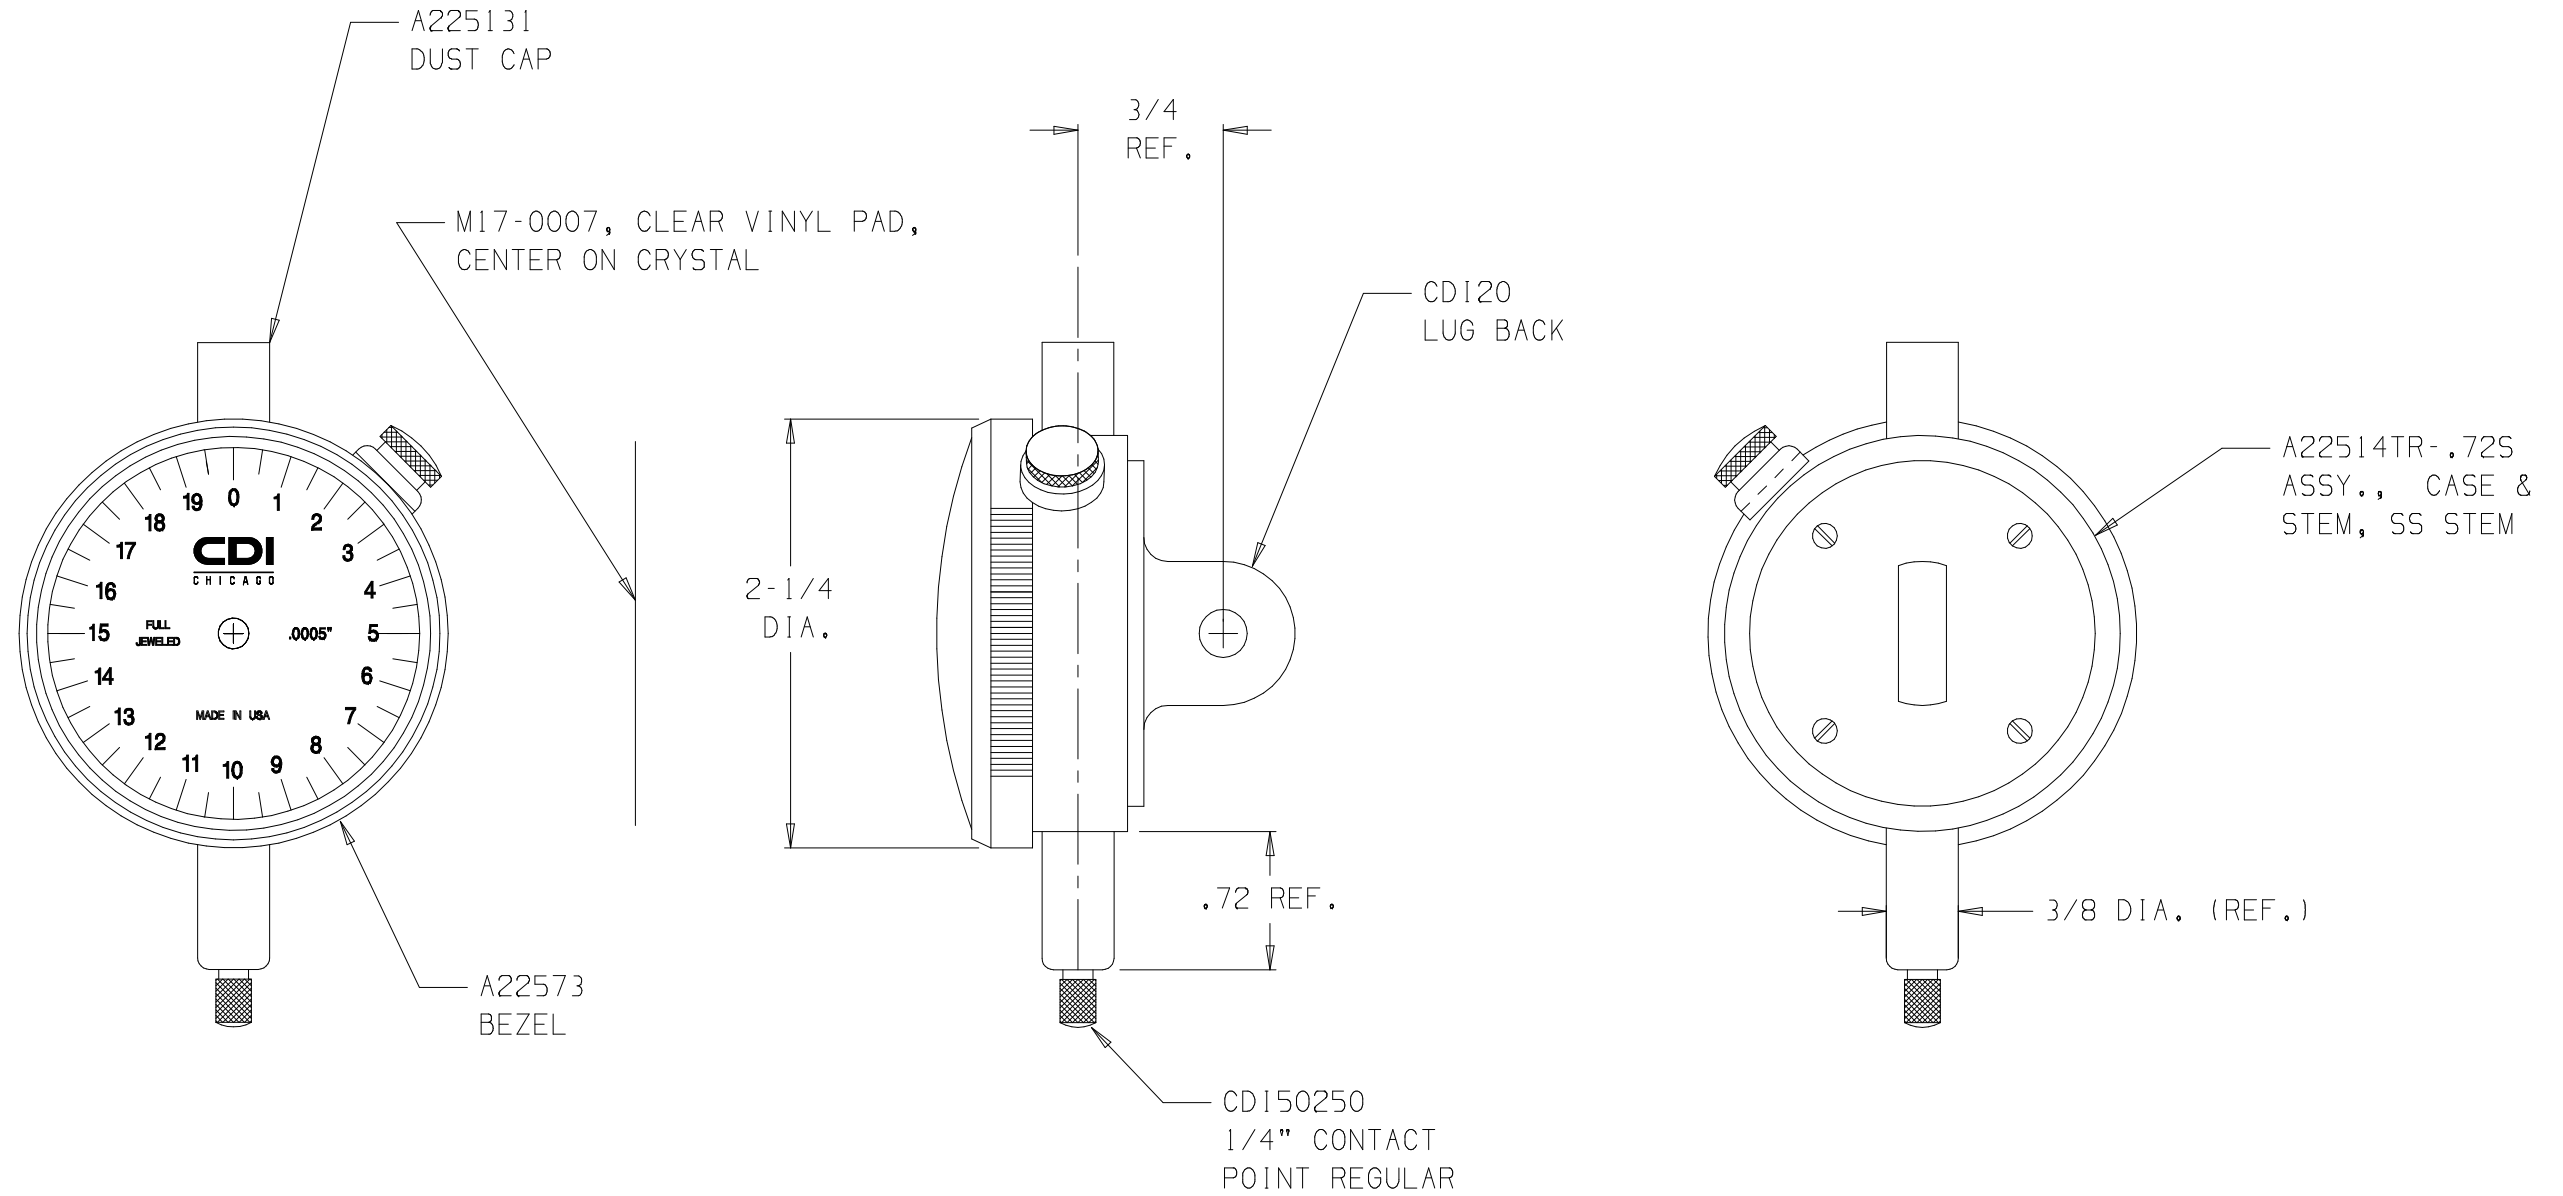

NOTE:
WHITE DIAL FACE WITH BLACK TEXT

20503CJ