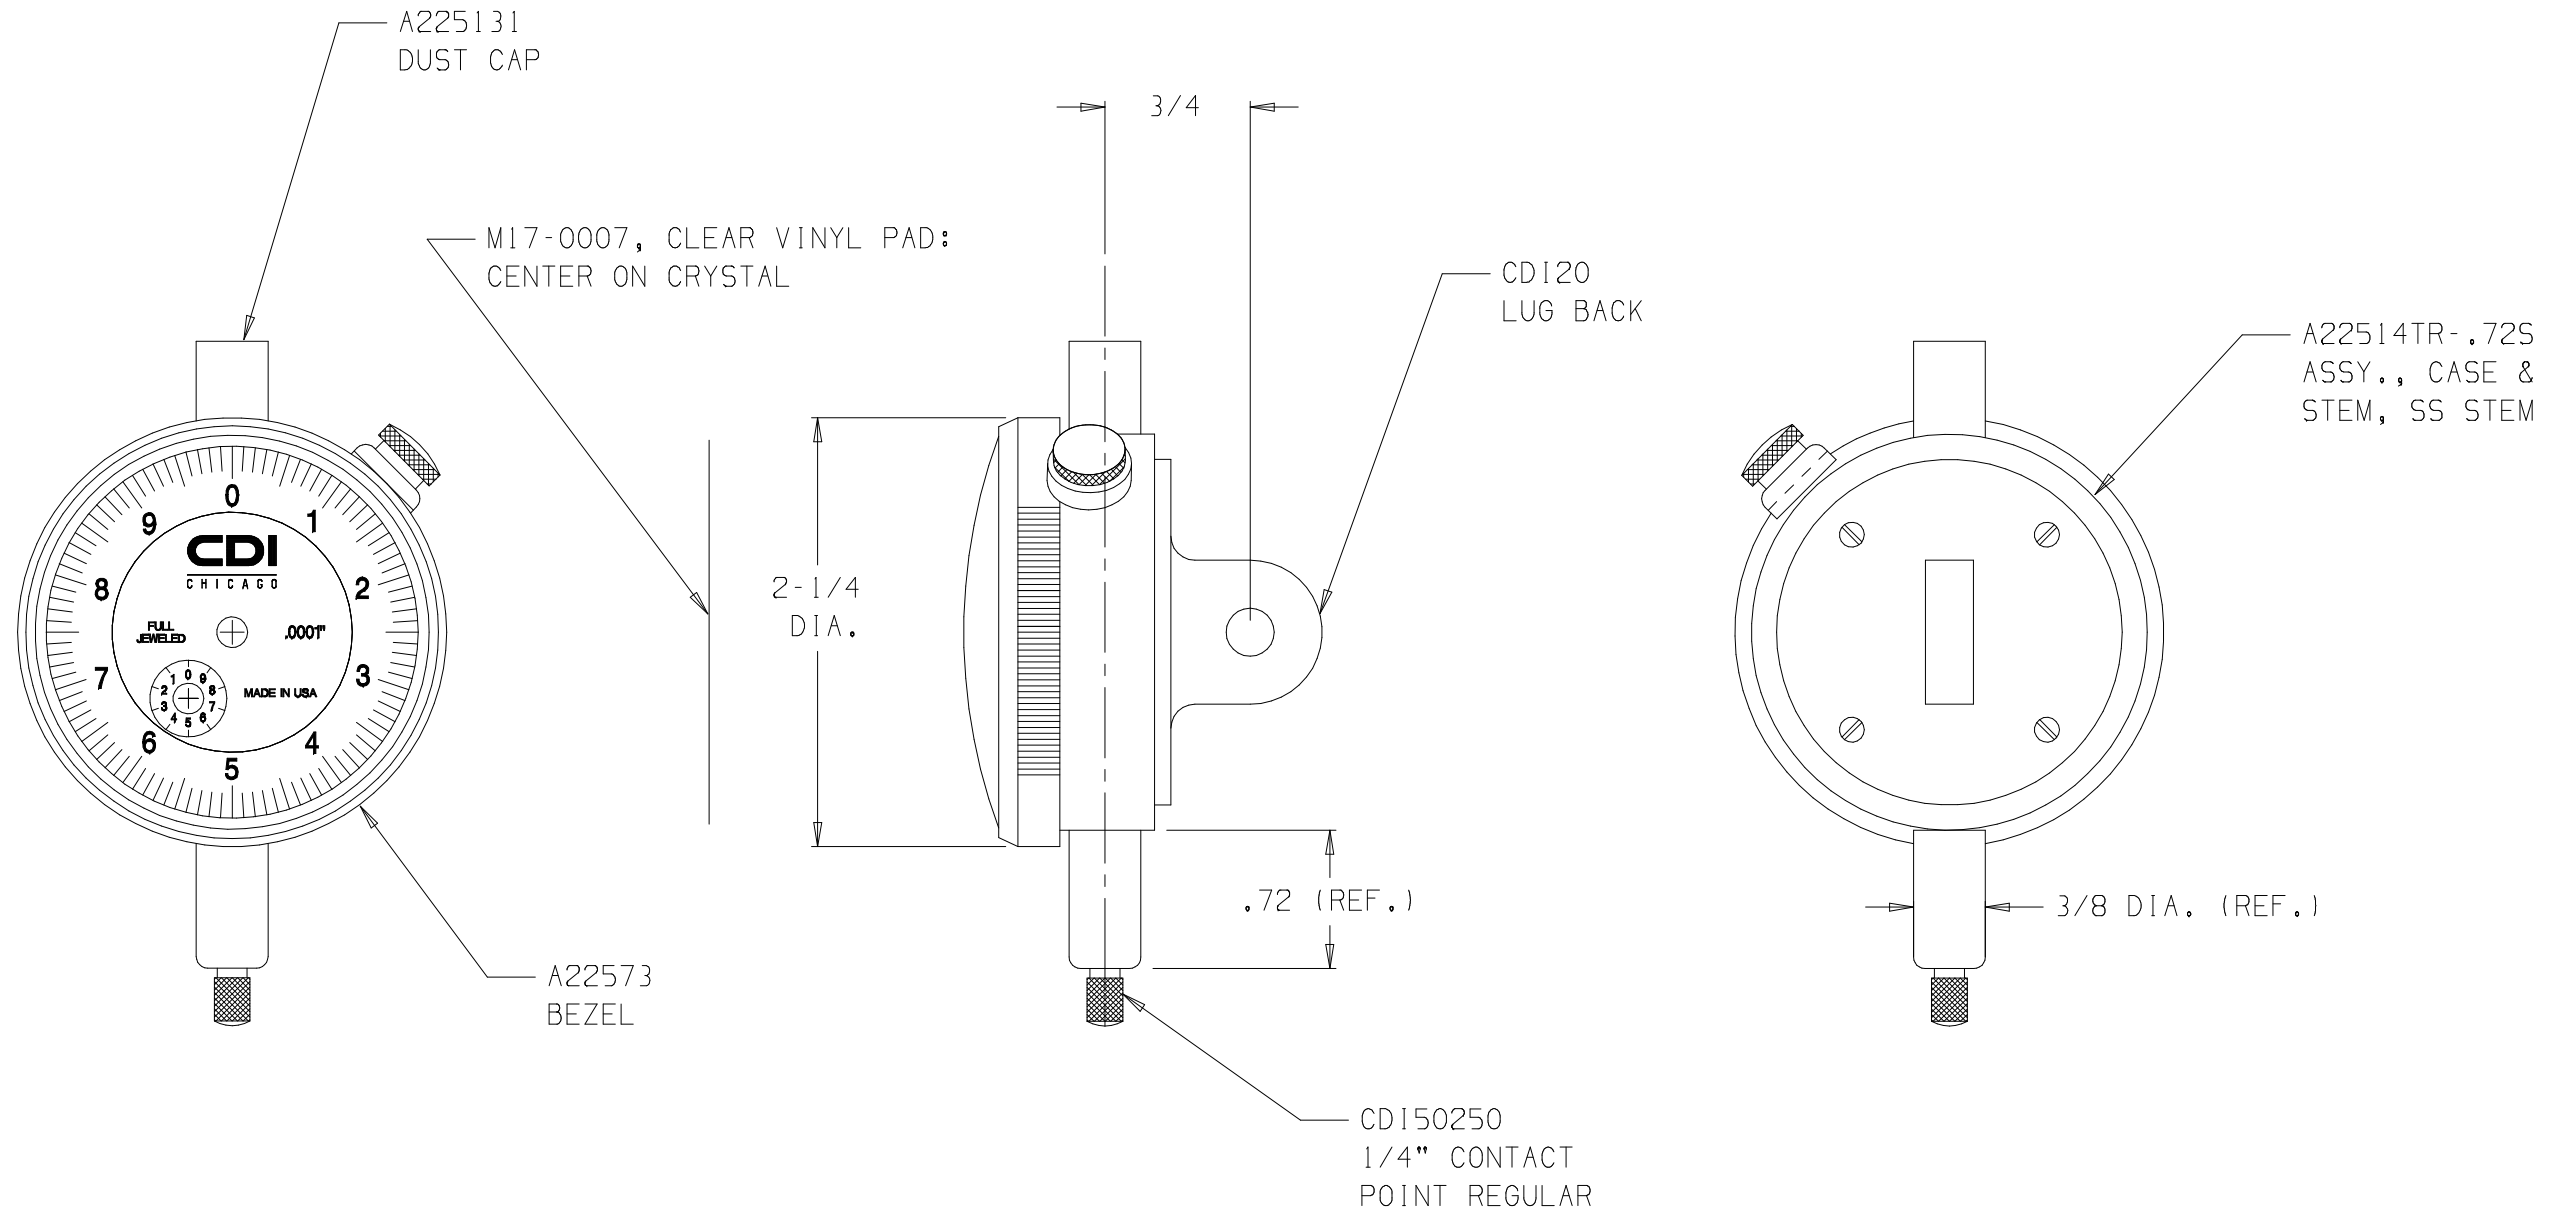

NOTE:  
WHITE DIAL FACE WITH BLACK TEXT

20501CJ