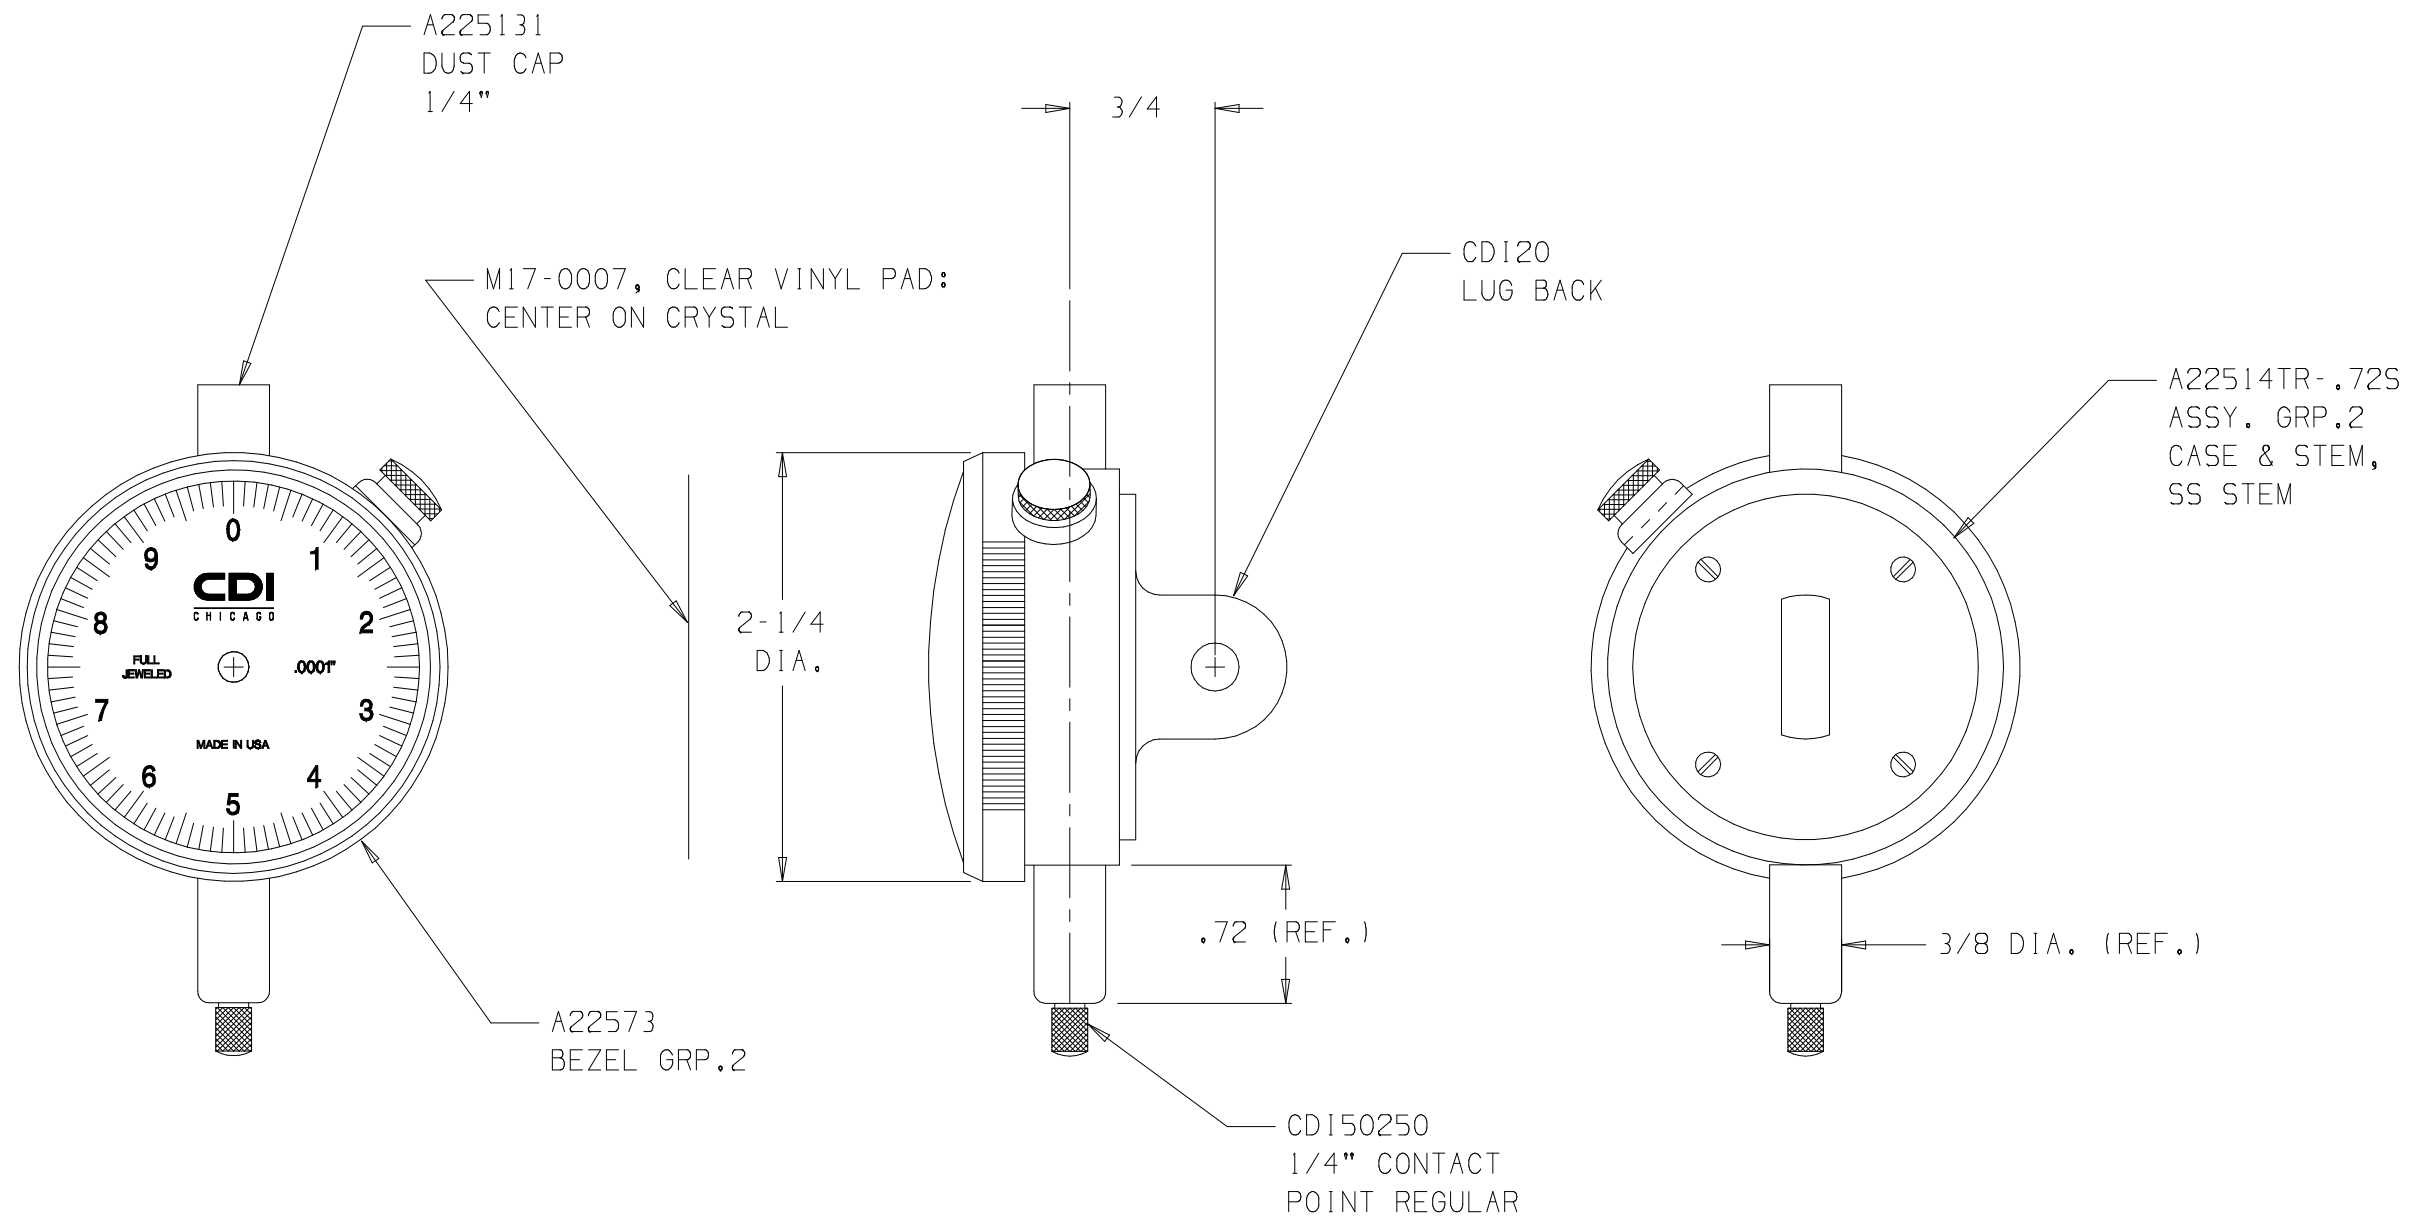

NOTE:  
WHITE DIAL FACE WITH BLACK TEXT

20251CJ