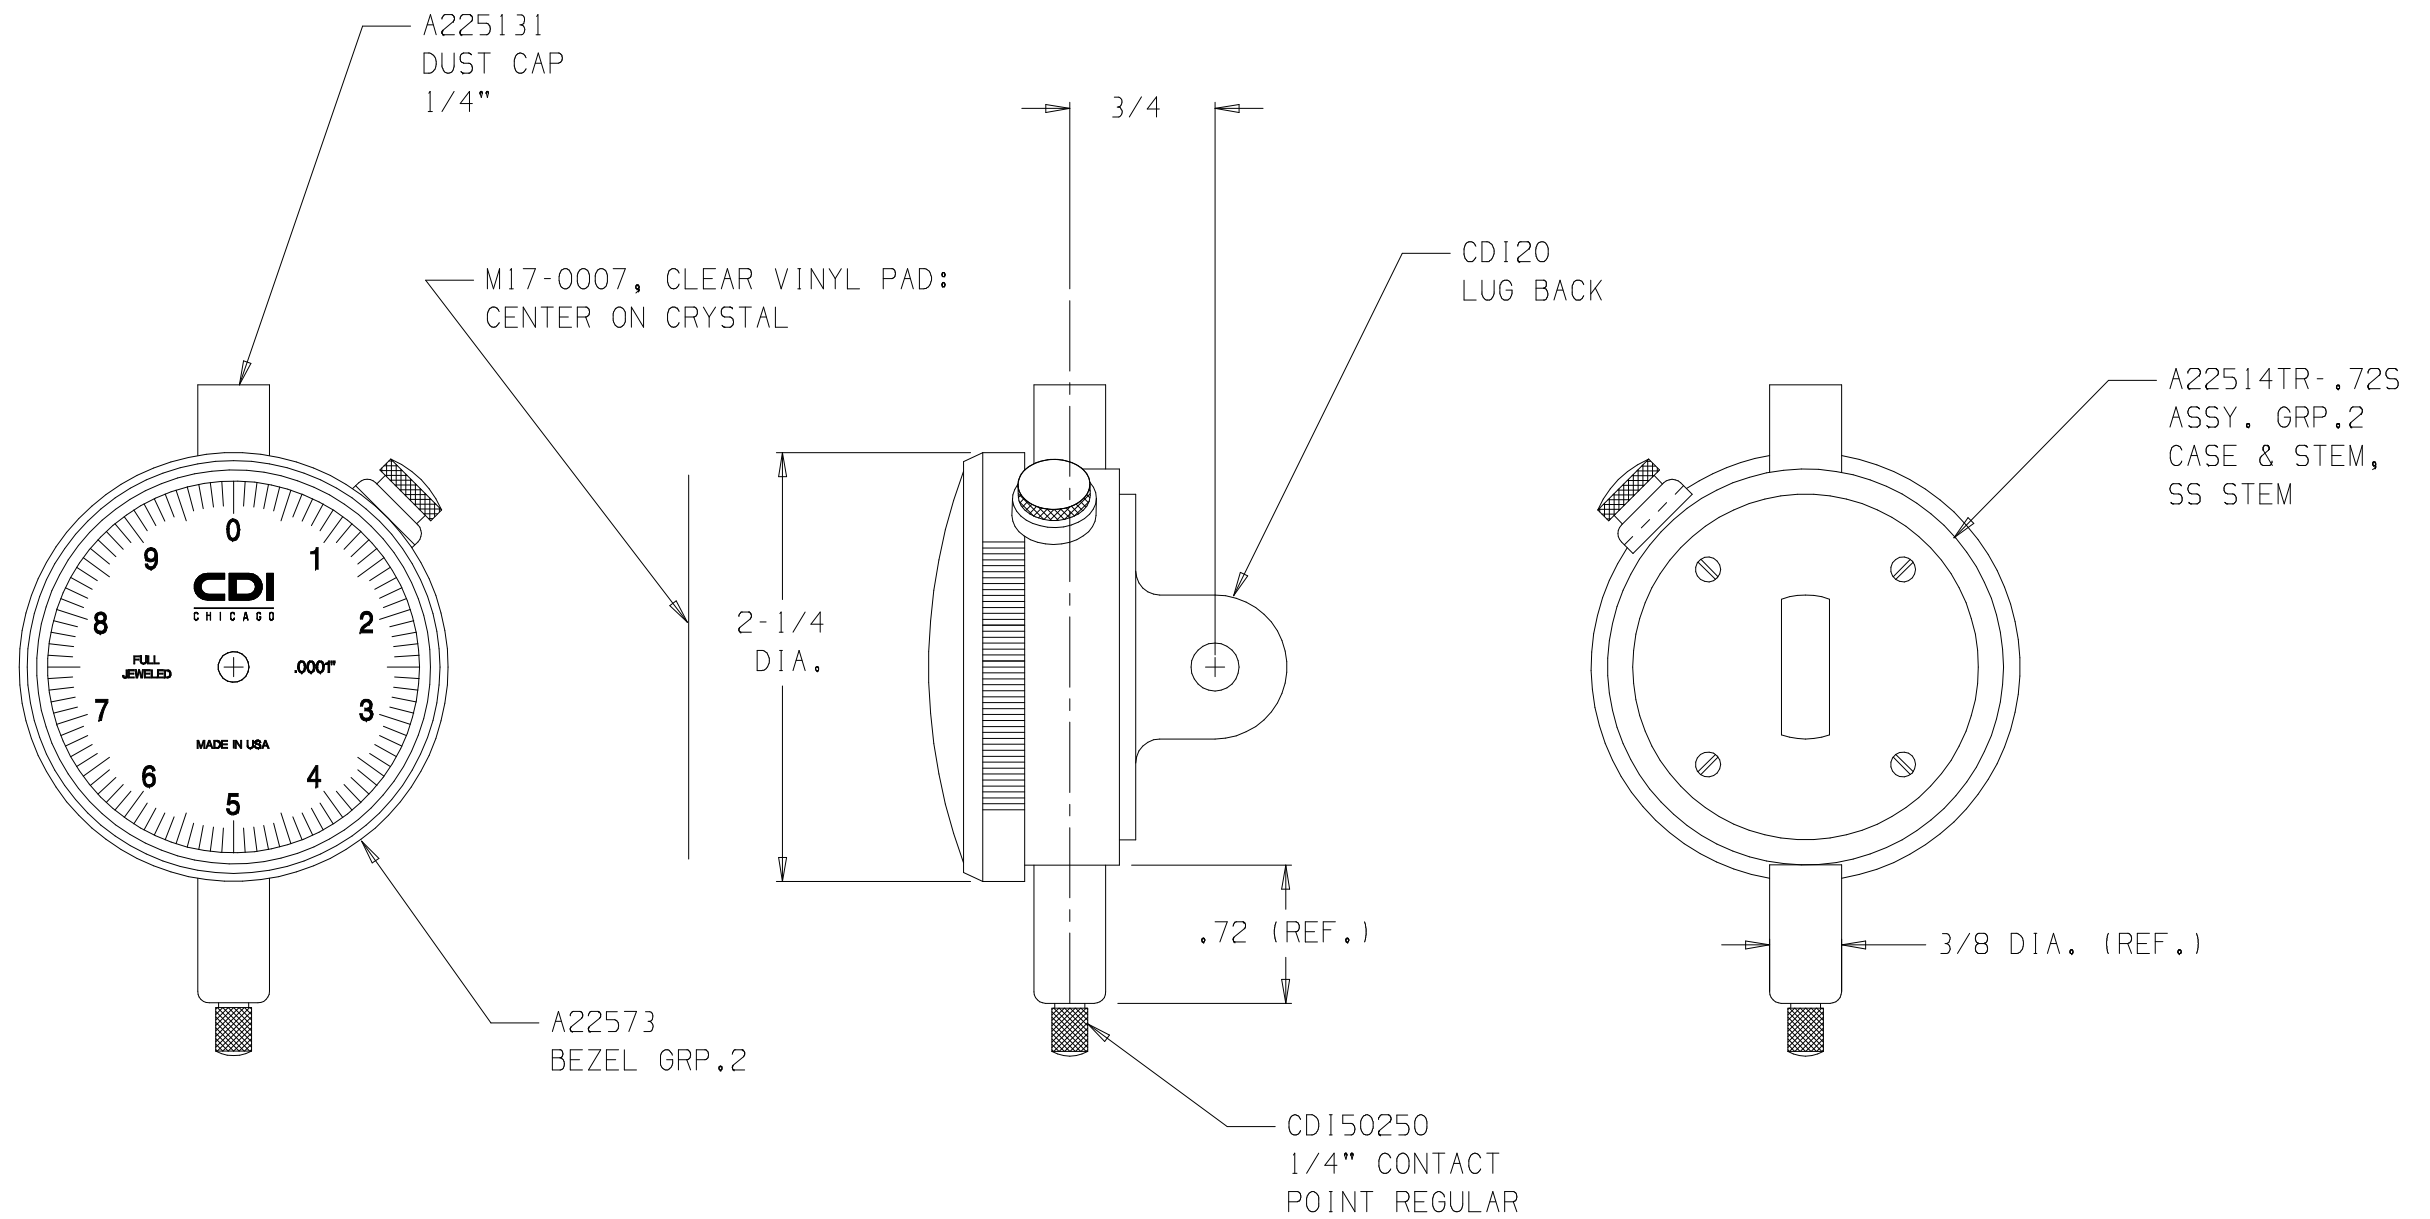

NOTE:  
BLACK DIAL FACE WITH WHITE TEXT

20251CJ-HC