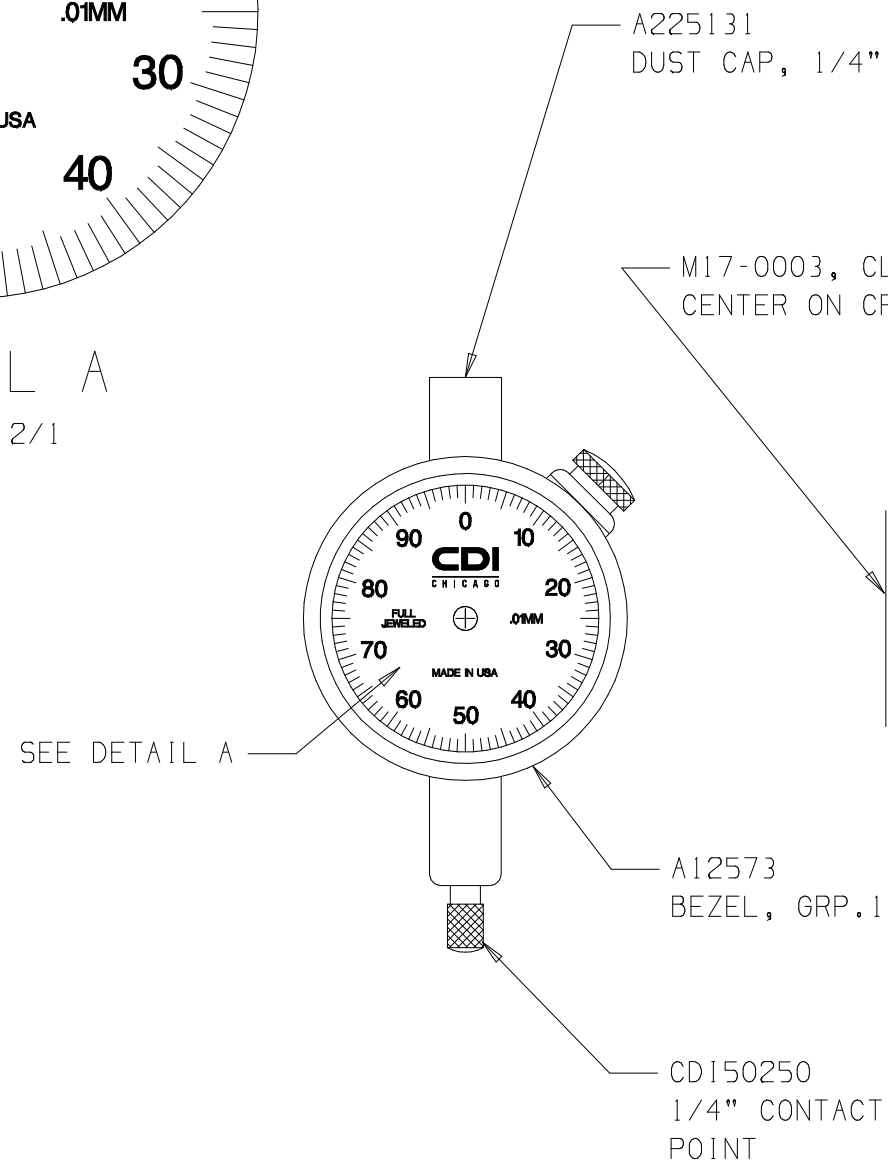

NOTE:
YELLOW DIAL FACE WITH BLACK TEXT

DETAIL A
SCALE = 2/1

510250J