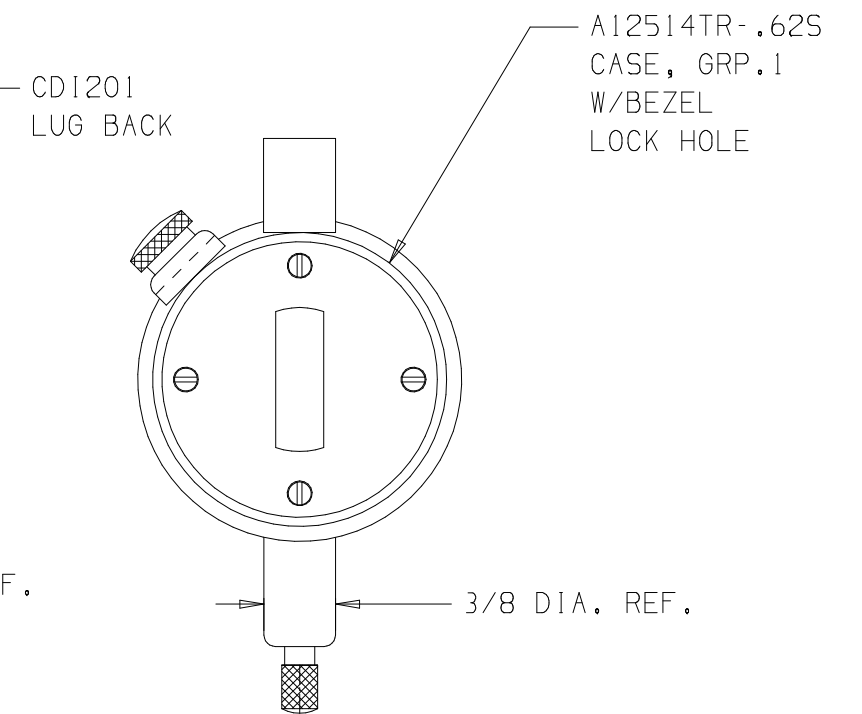

NOTE:
YELLOW DIAL FACE WITH BLACK TEXT

DETAIL A
SCALE = 2/1

510250J