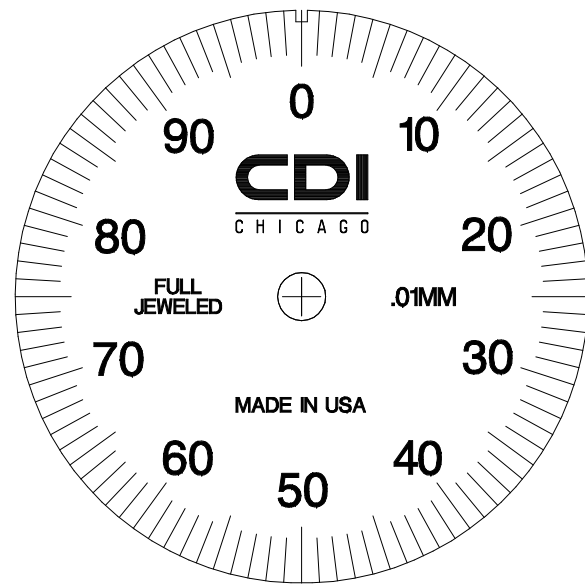

NOTE:
YELLOW DIAL FACE WITH BLACK TEXT

DETAIL A
SCALE = 2/1

510250J