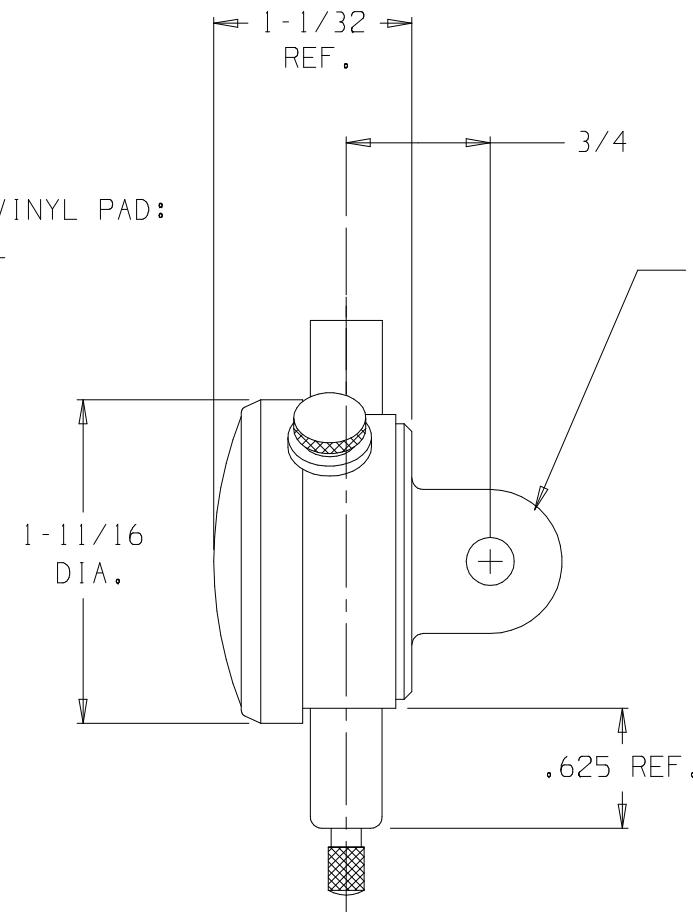

NOTE:
YELLOW DIAL FACE WITH BLACK TEXT

DETAIL A
SCALE = 2/1

510250J