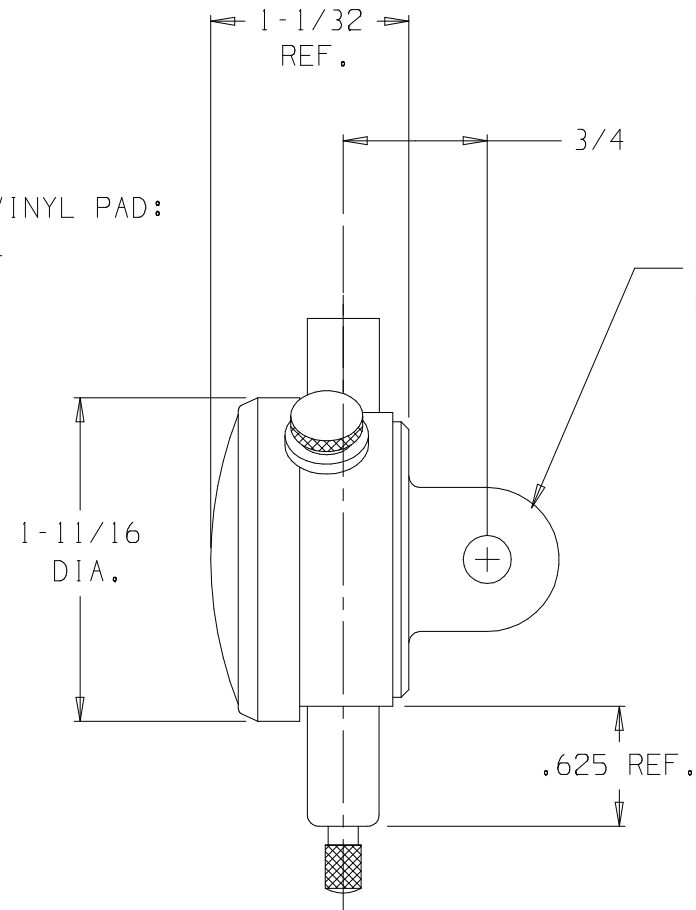

NOTE:  
YELLOW DIAL FACE WITH BLACK TEXT

DETAIL A  
SCALE = 2/1

51025BJ