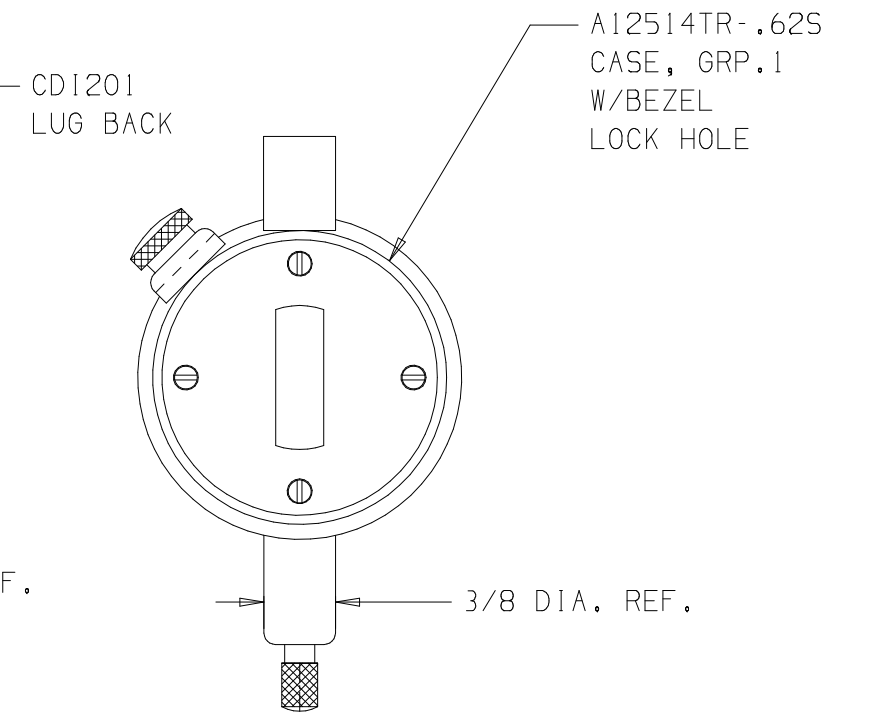

NOTE:  
YELLOW DIAL FACE WITH BLACK TEXT

DETAIL A  
SCALE = 2/1

51025BJ