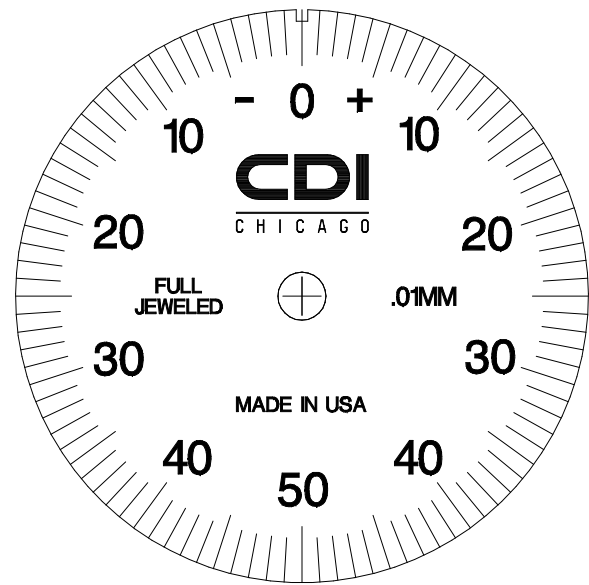

NOTE:  
YELLOW DIAL FACE WITH BLACK TEXT

DETAIL A  
SCALE = 2/1

51025BJ