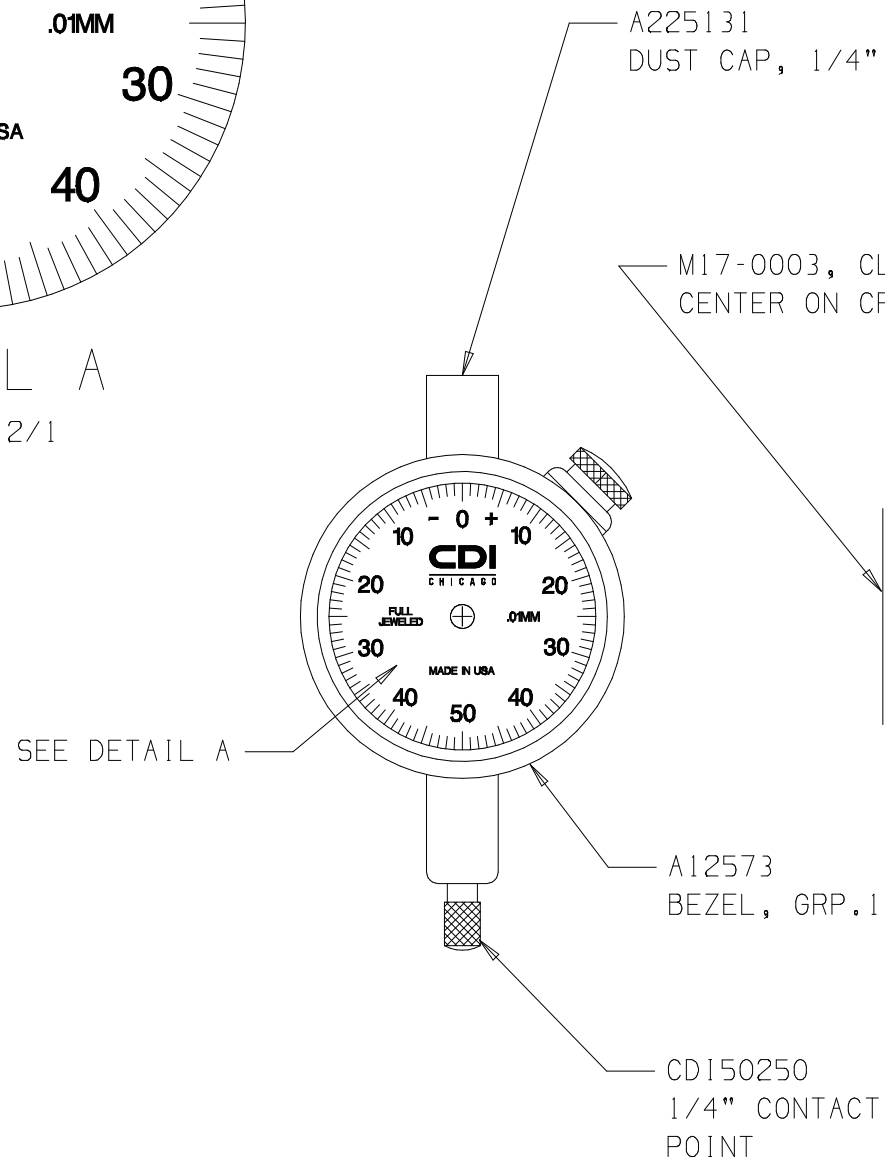

NOTE:  
YELLOW DIAL FACE WITH BLACK TEXT

DETAIL A  
SCALE = 2/1

51025BJ