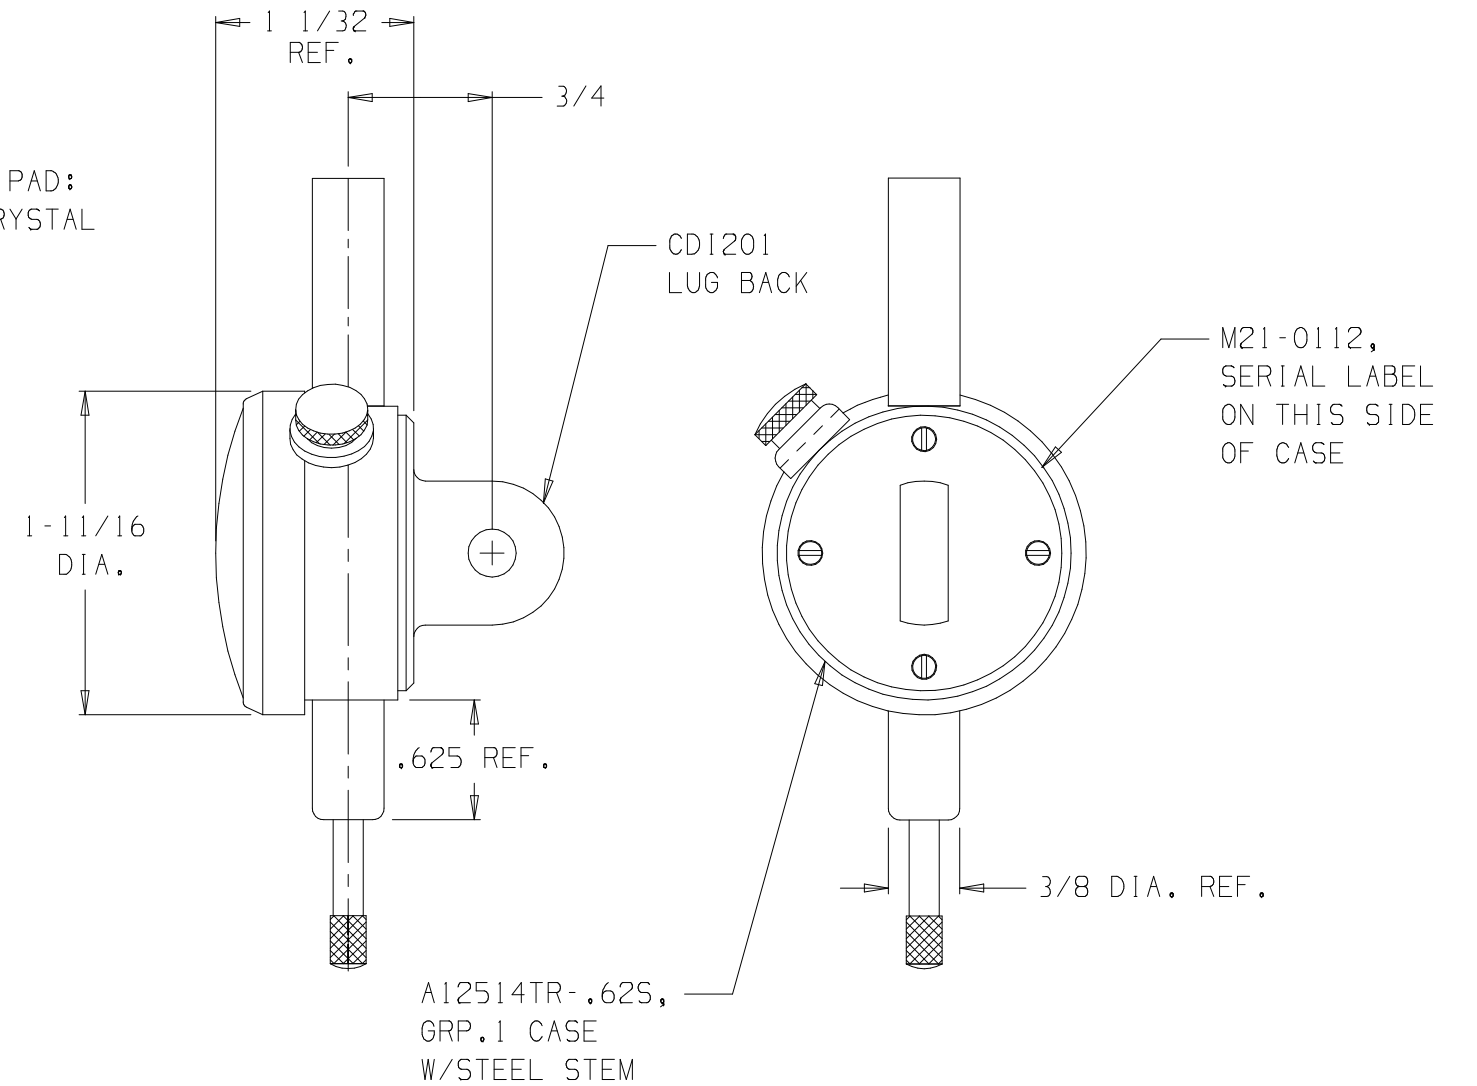

NOTE:
WHITE DIAL FACE WITH BLACK TEXT

DETAIL A

SCALE = 2/1

15004BJ