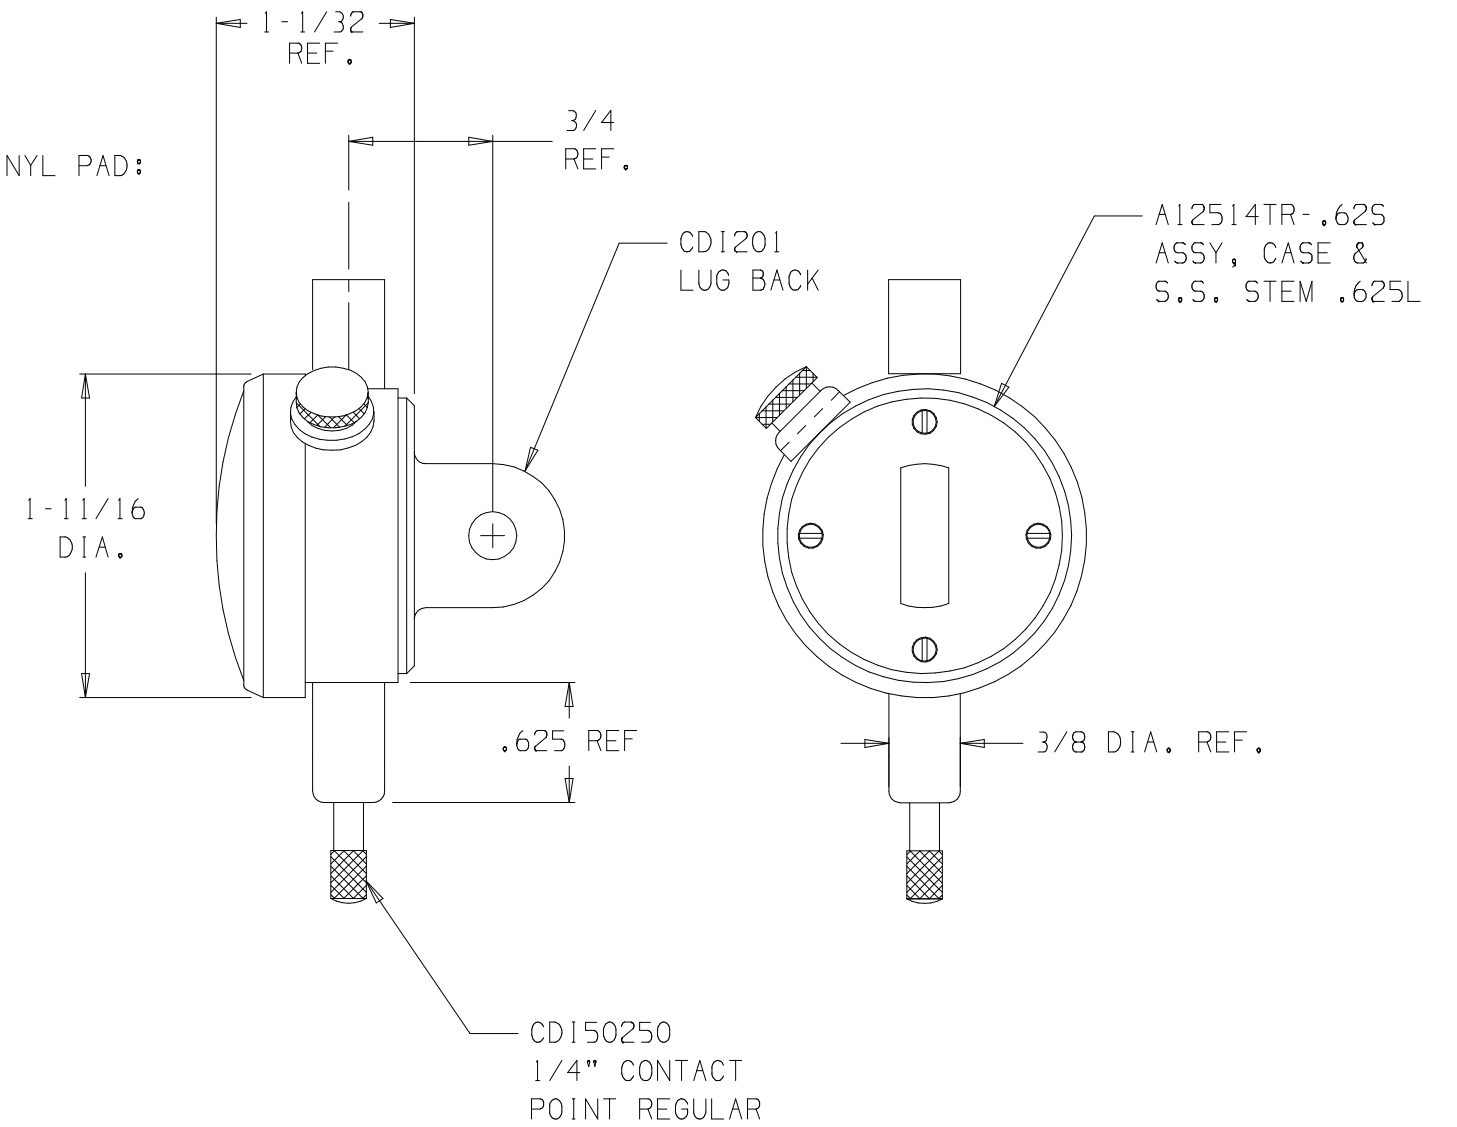

NOTE:
WHITE DIAL FACE WITH BLACK TEXT

DETAIL A
SCALE =2/1

12504CJ