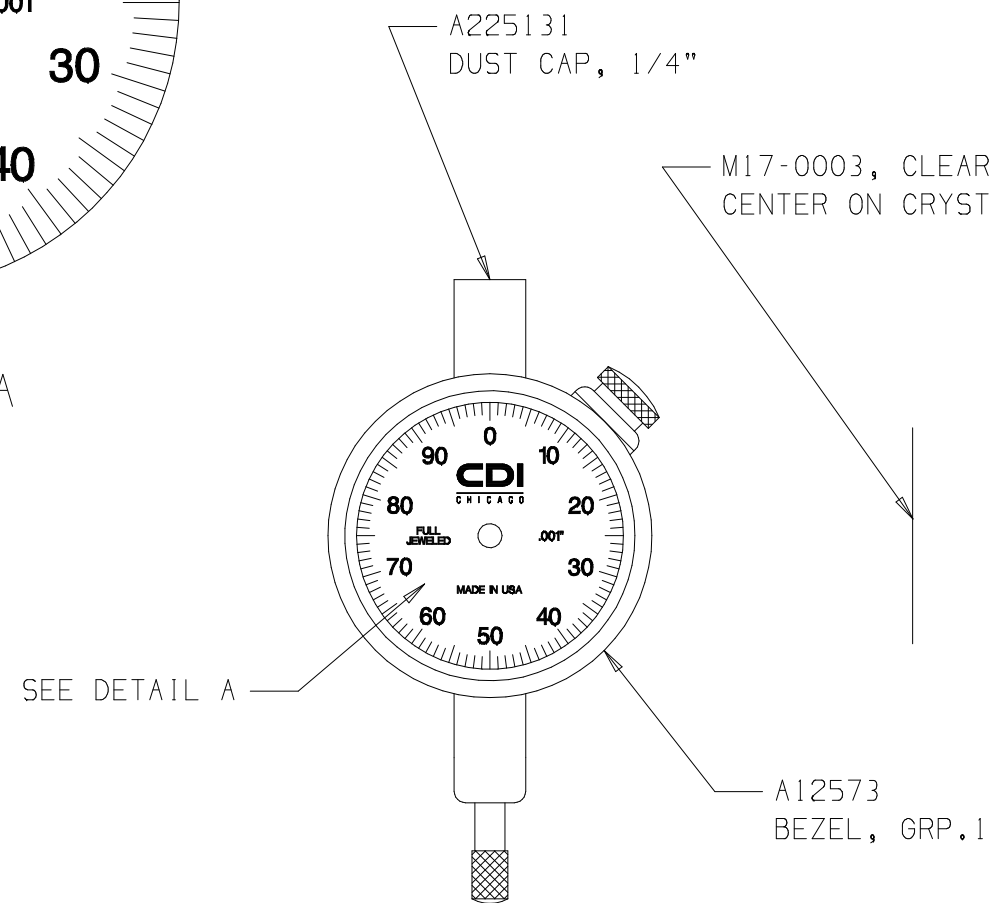

NOTE:
WHITE DIAL FACE WITH BLACK TEXT

DETAIL A
SCALE =2/1

12504CJ