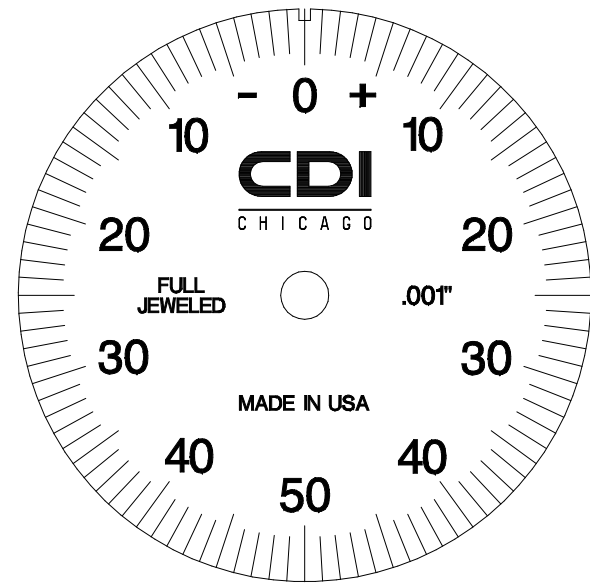

NOTE:
WHITE DIAL FACE WITH BLACK TEXT

DETAIL A
SCALE =2/1