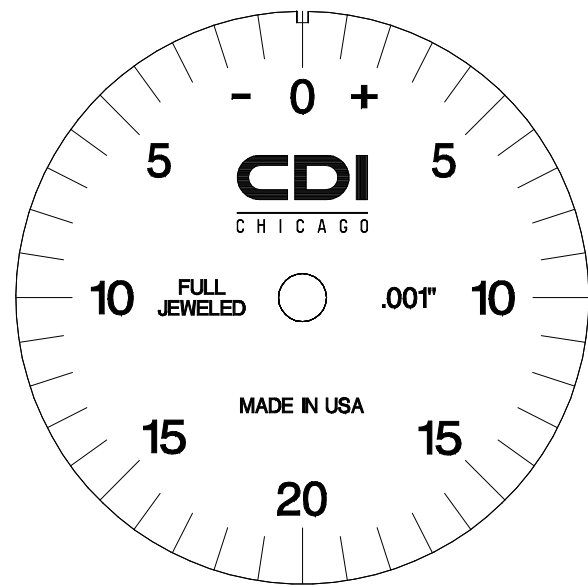

NOTE:
WHITE DIAL FACE WITH BLACK TEXT

DETAIL A
SCALE =2/1