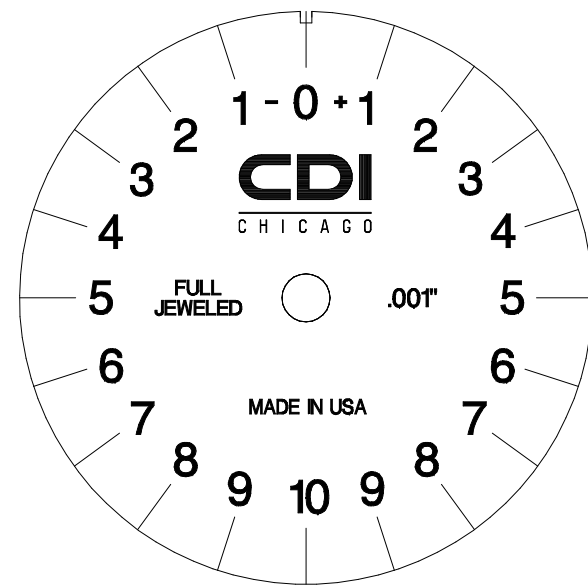

NOTE:
WHITE DIAL FACE WITH BLACK TEXT

DETAIL A

SCALE = 2/1